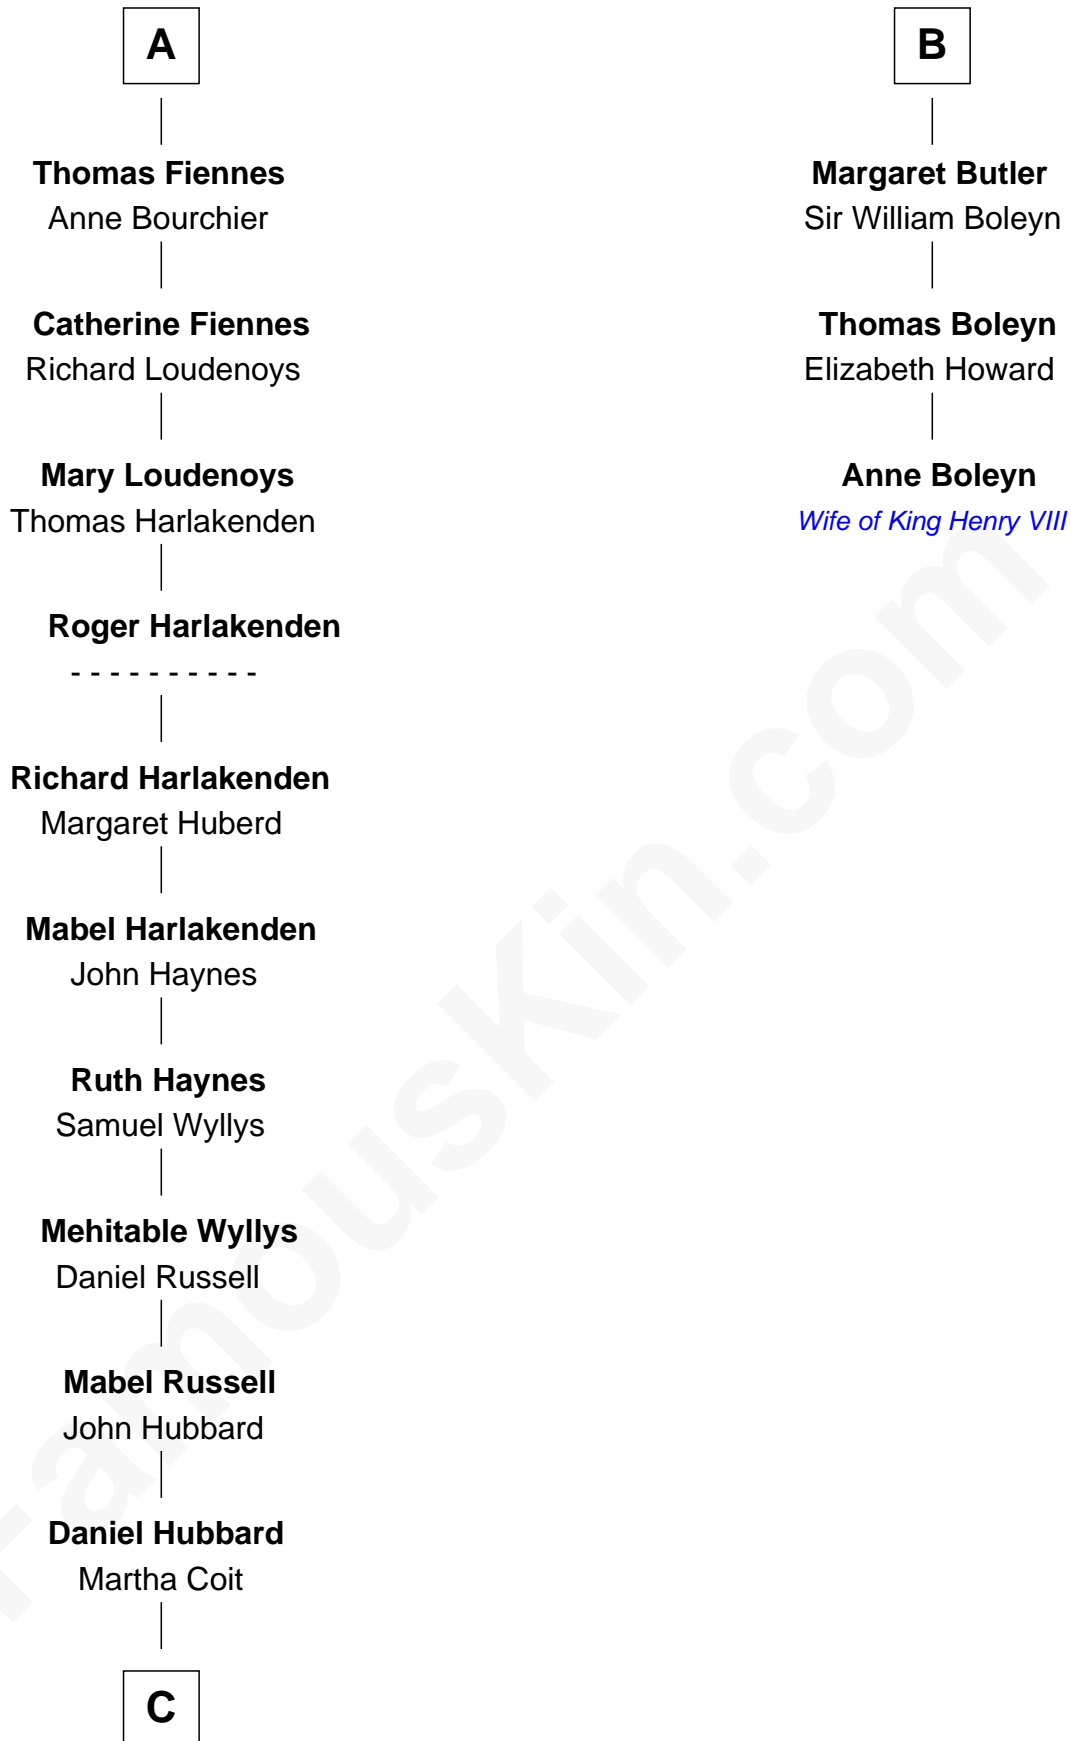

FamousKin.com
Relationship Chart of
Frank Lloyd Wright
American Architect

9th cousin 12 times removed of

Anne Boleyn
2nd Wife of King Henry VIII

FamousKin.com