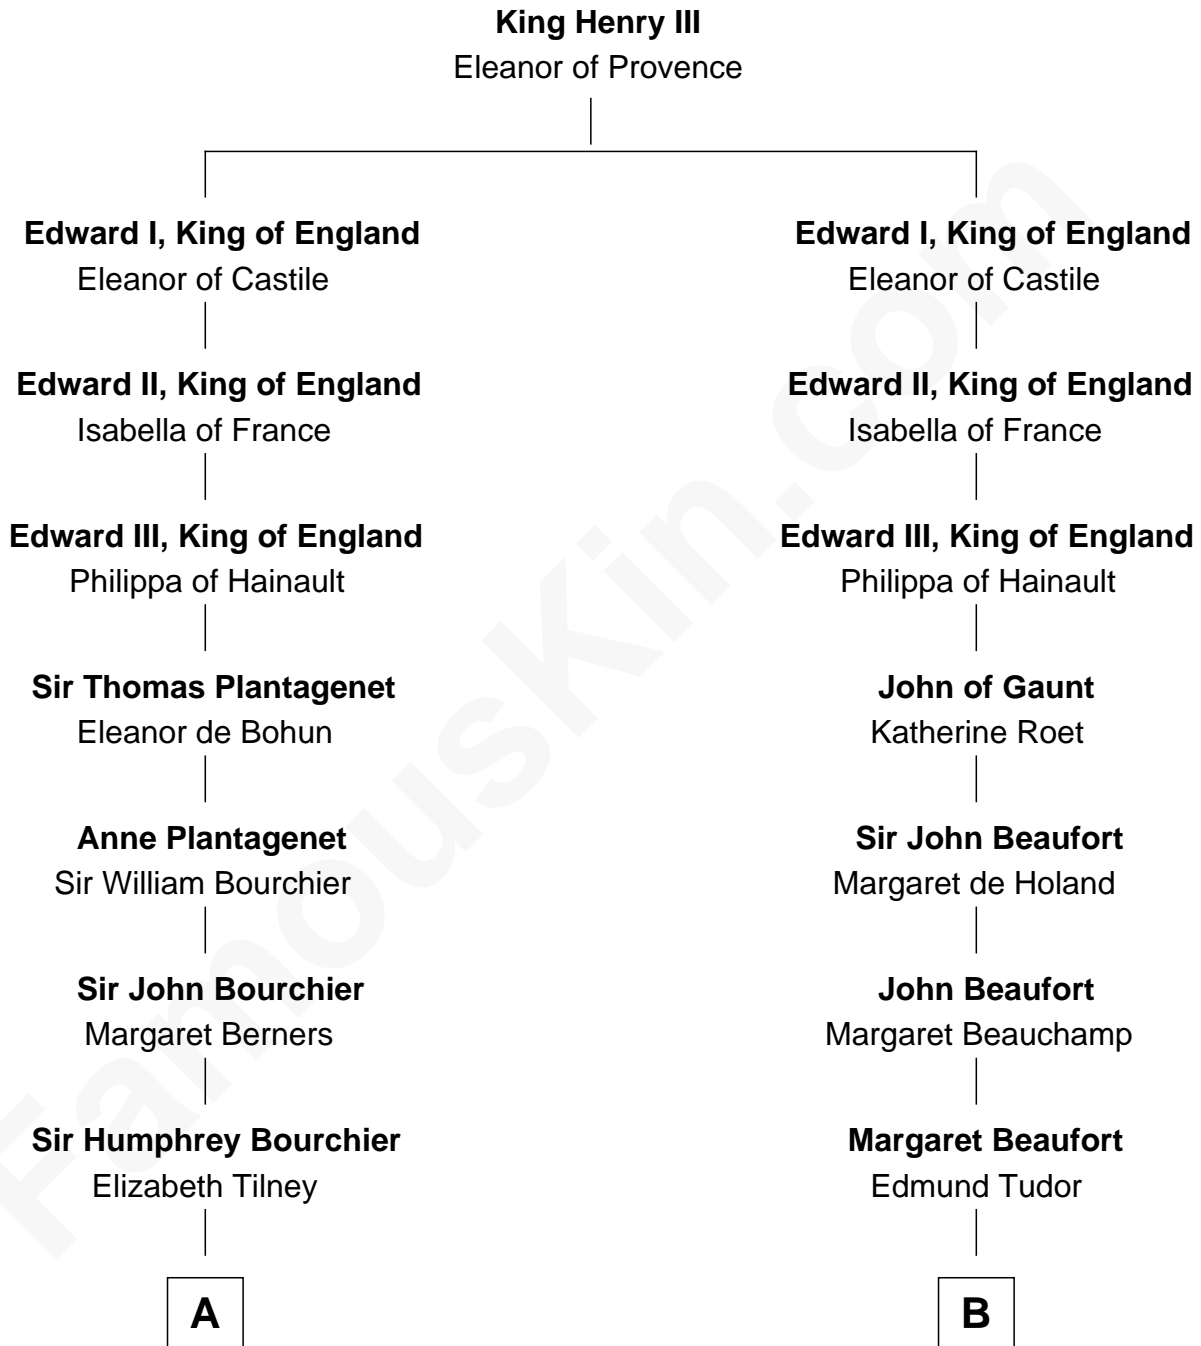

FamousKin.com
Relationship Chart of
Frank Lloyd Wright
American Architect

8th cousin 13 times removed of

King Henry VIII
King of England

FamousKin.com