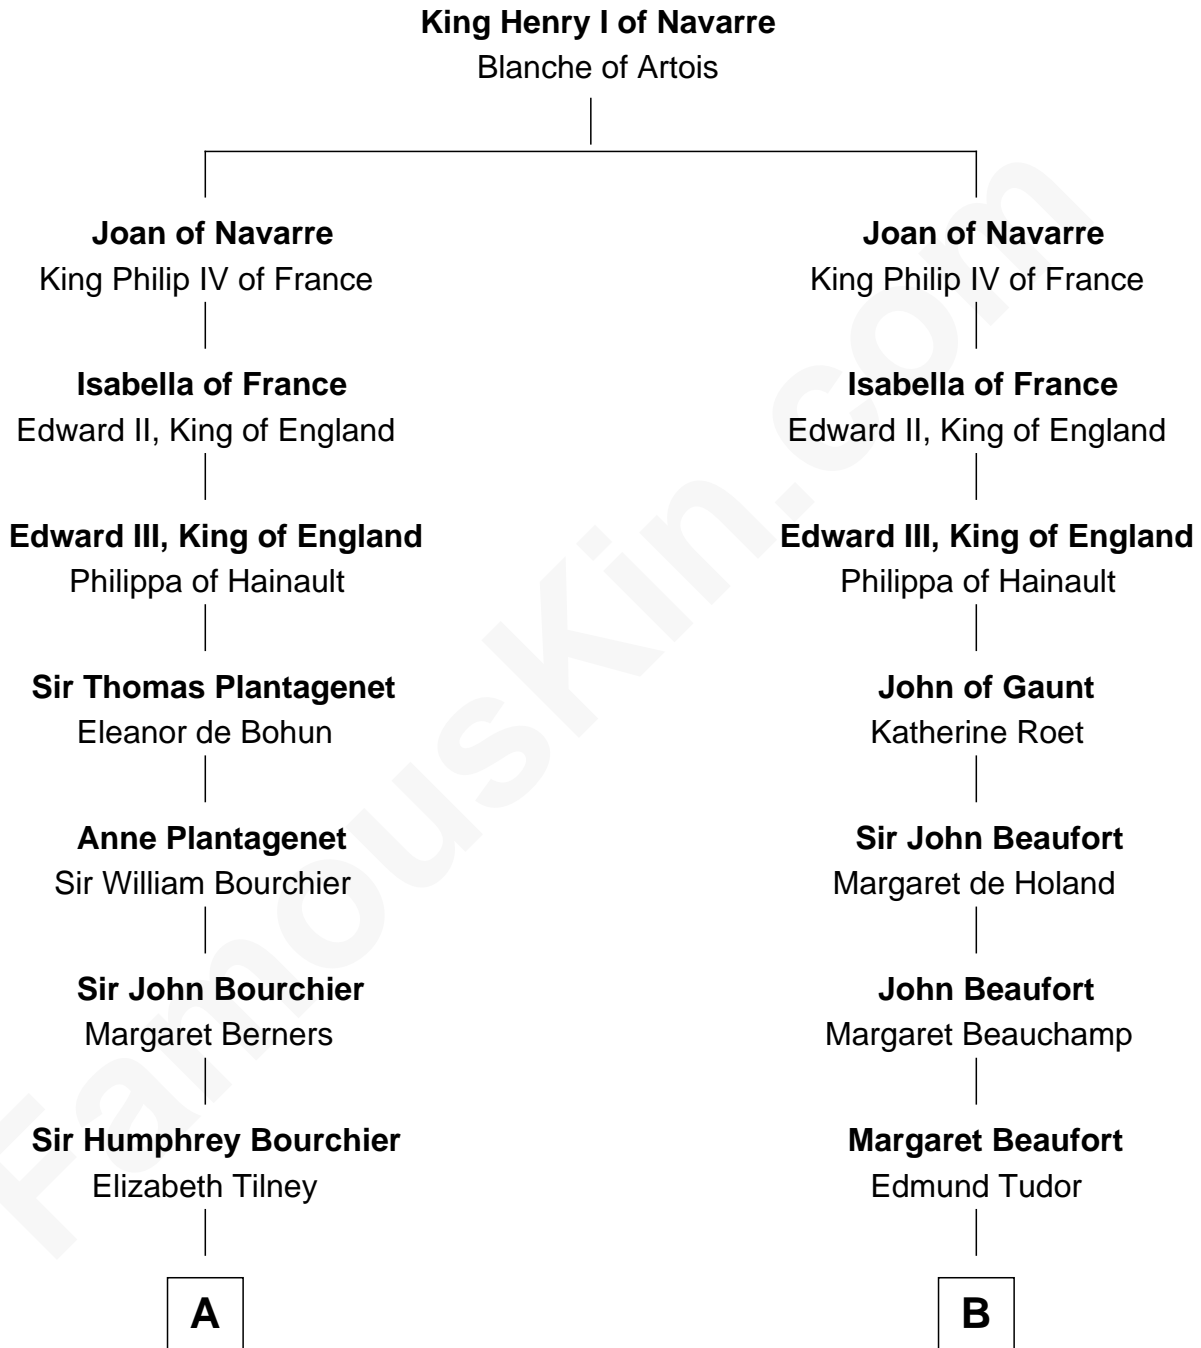

FamousKin.com
Relationship Chart of
Frank Lloyd Wright
American Architect

8th cousin 13 times removed of
King Henry VIII
King of England

FamousKin.com