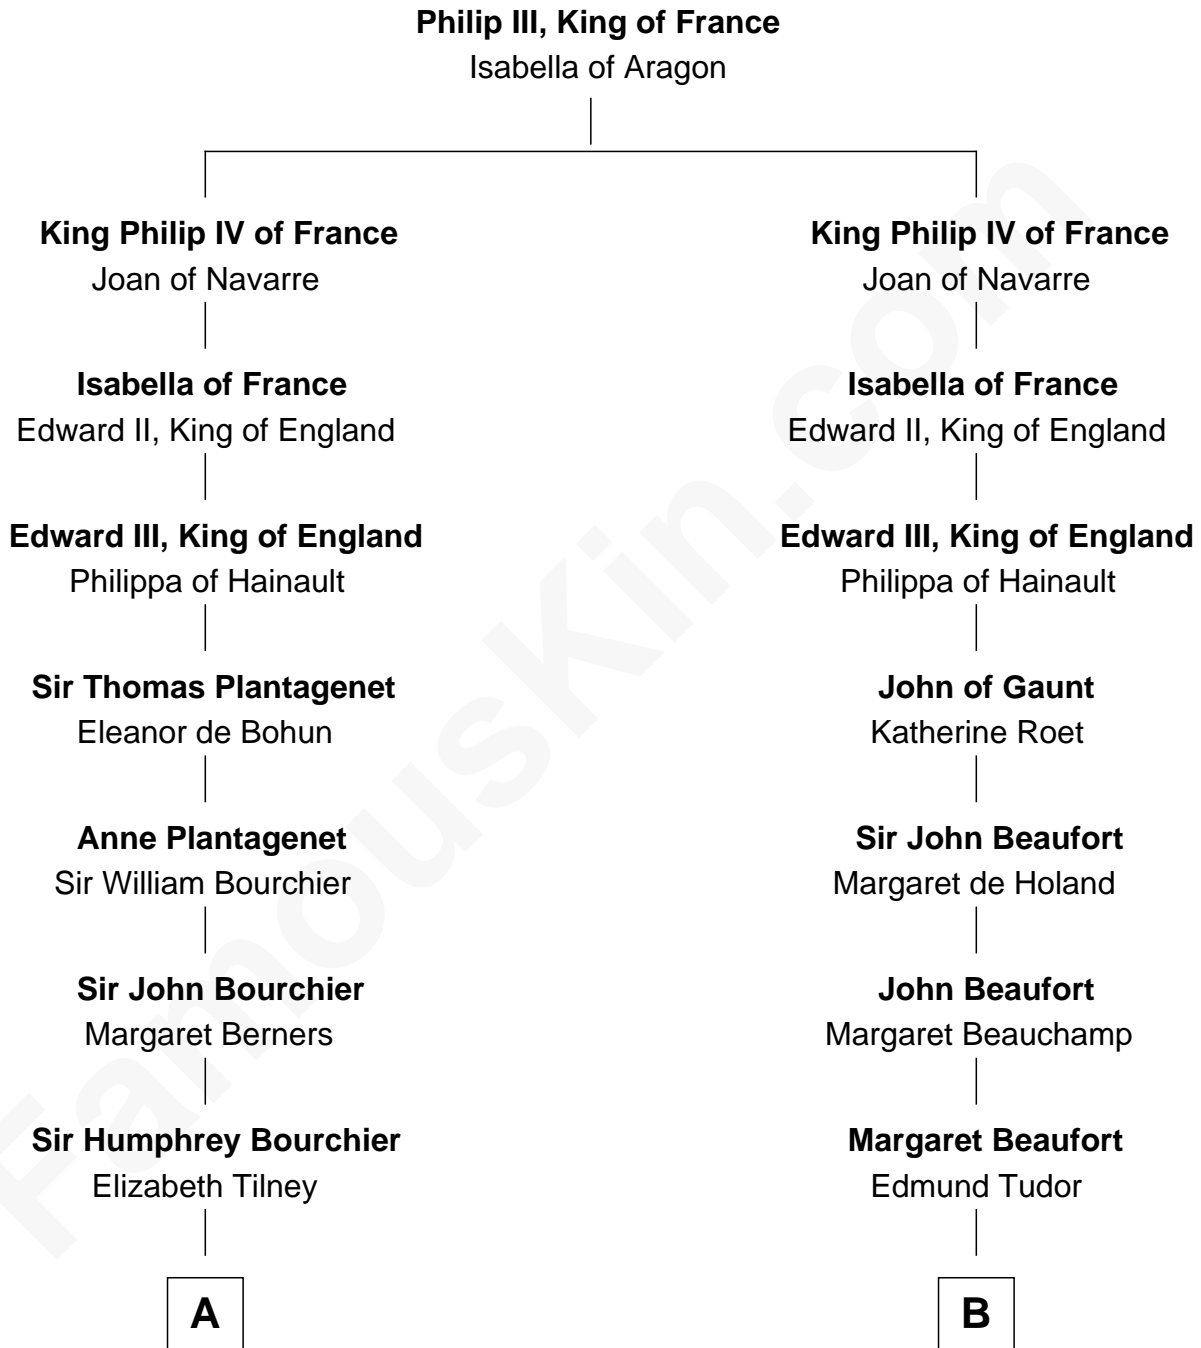

FamousKin.com
Relationship Chart of
Frank Lloyd Wright
American Architect

8th cousin 13 times removed of

King Henry VIII
King of England

FamousKin.com