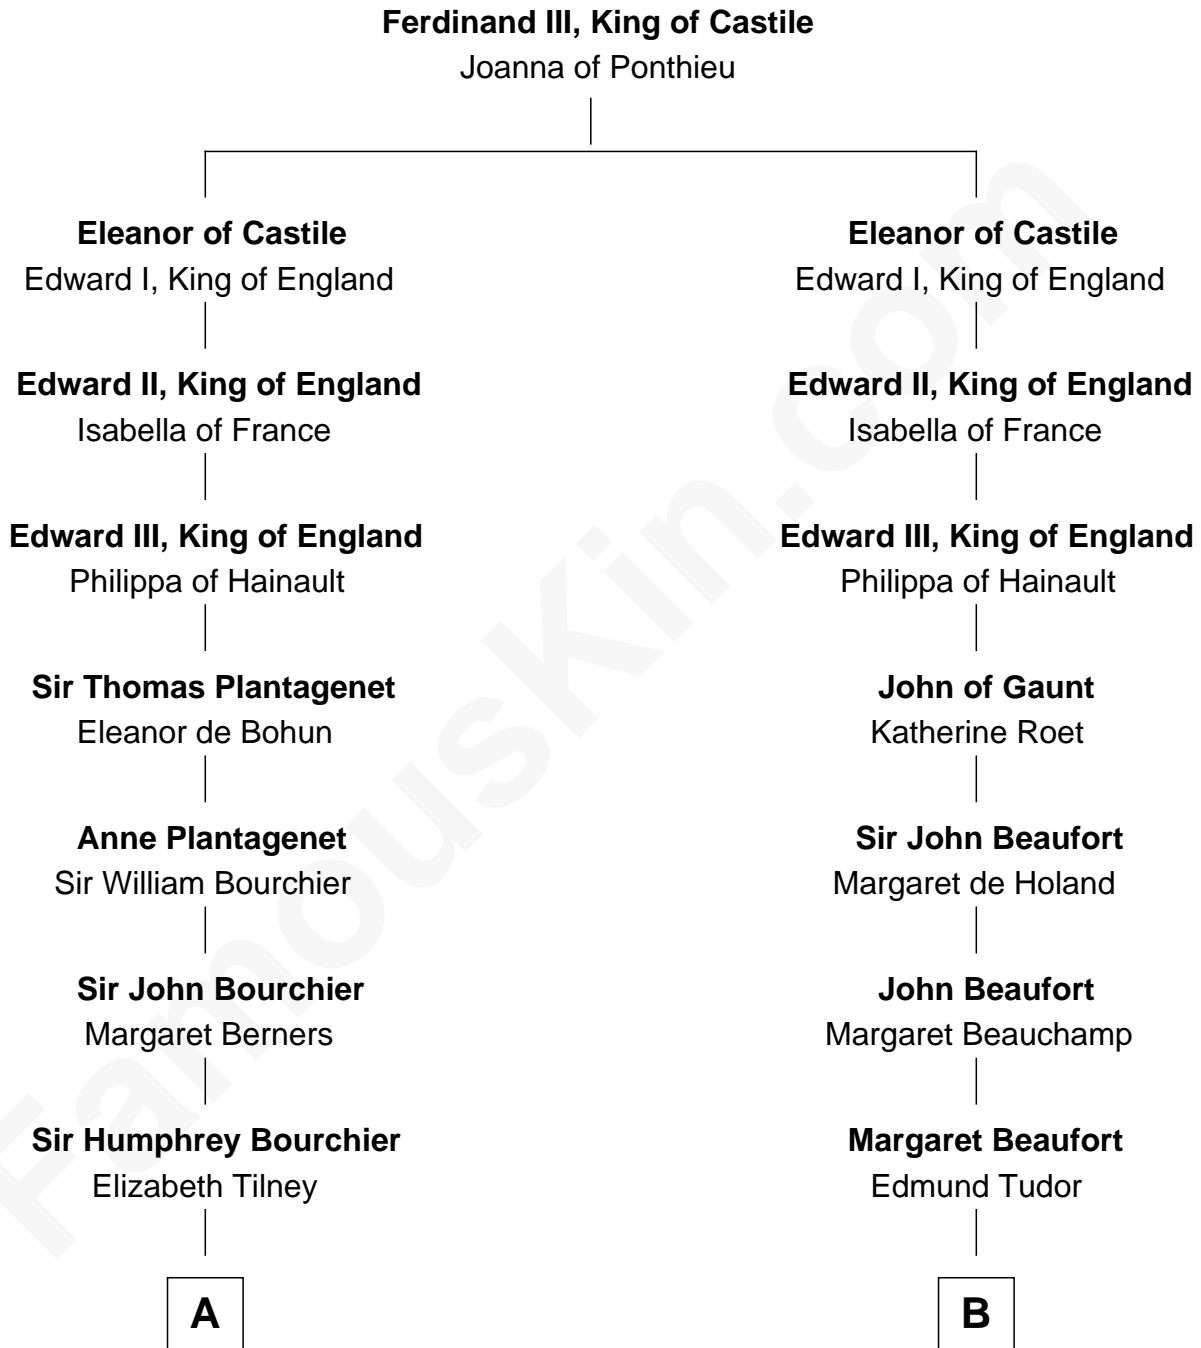

FamousKin.com
Relationship Chart of
Frank Lloyd Wright
American Architect

8th cousin 13 times removed of
King Henry VIII
King of England

FamousKin.com