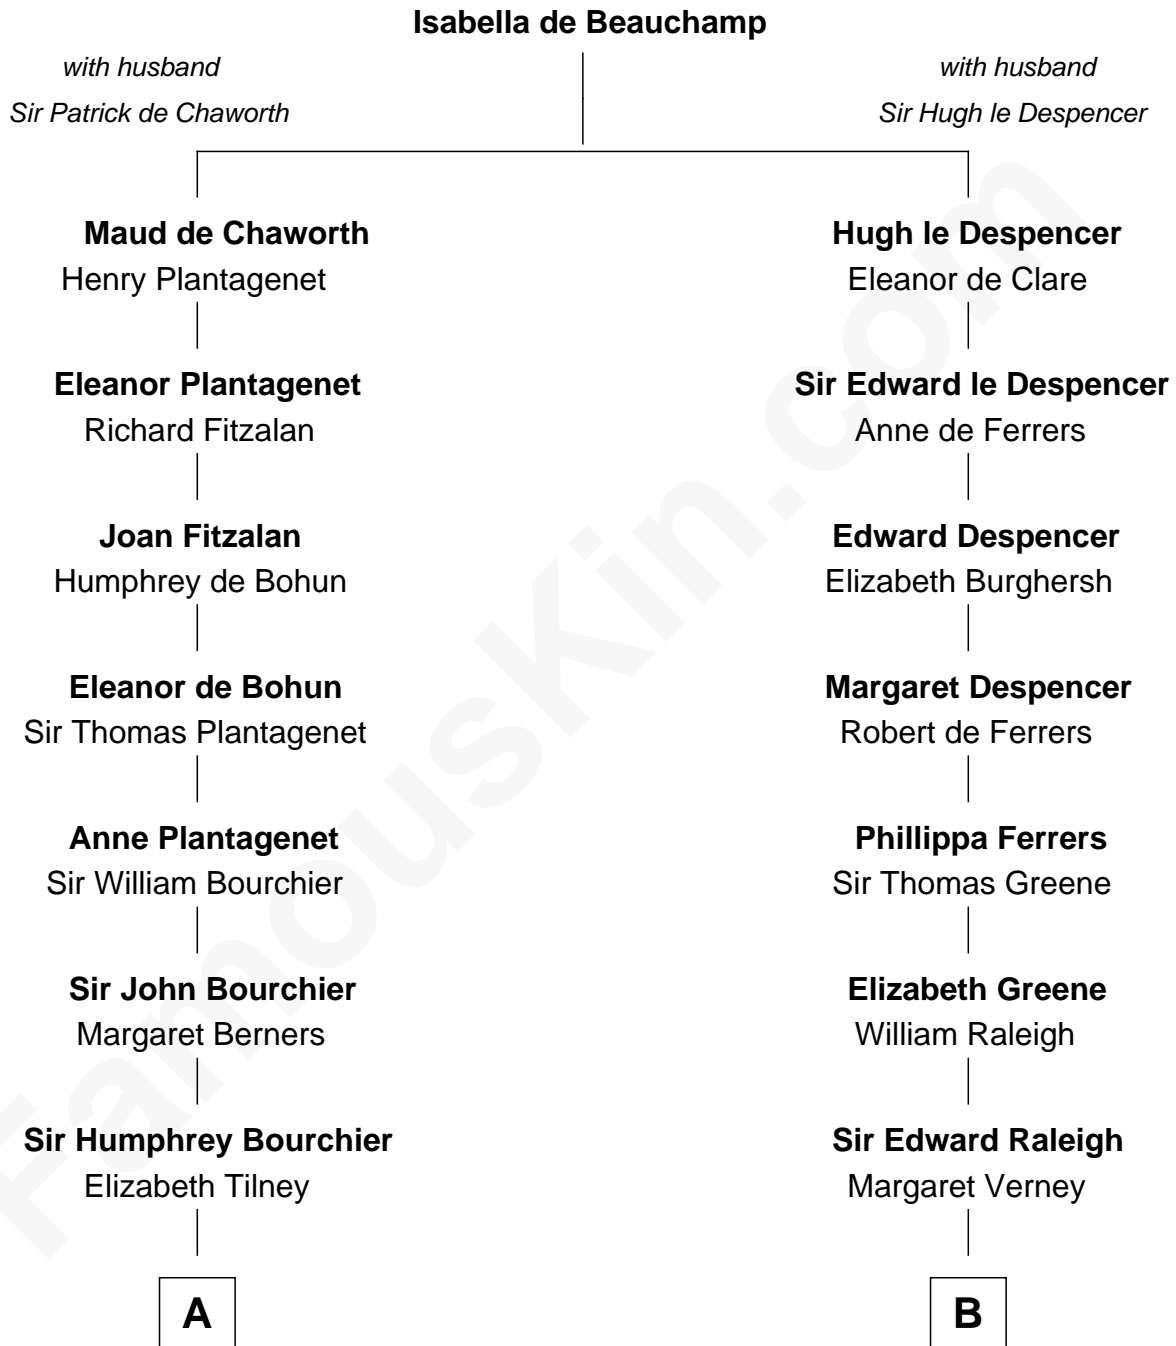

FamousKin.com Relationship Chart of

Frank Lloyd Wright

American Architect

21st cousin of

Willis Carrier

Inventor of Air Conditioning

C

Capt. Russell Hubbard

Mary Gray

Martha Hubbard

David Wright

Rev. David Wright

Abigail Goddard

William Carey Wright

Anna Lloyd Jones

Frank Lloyd Wright