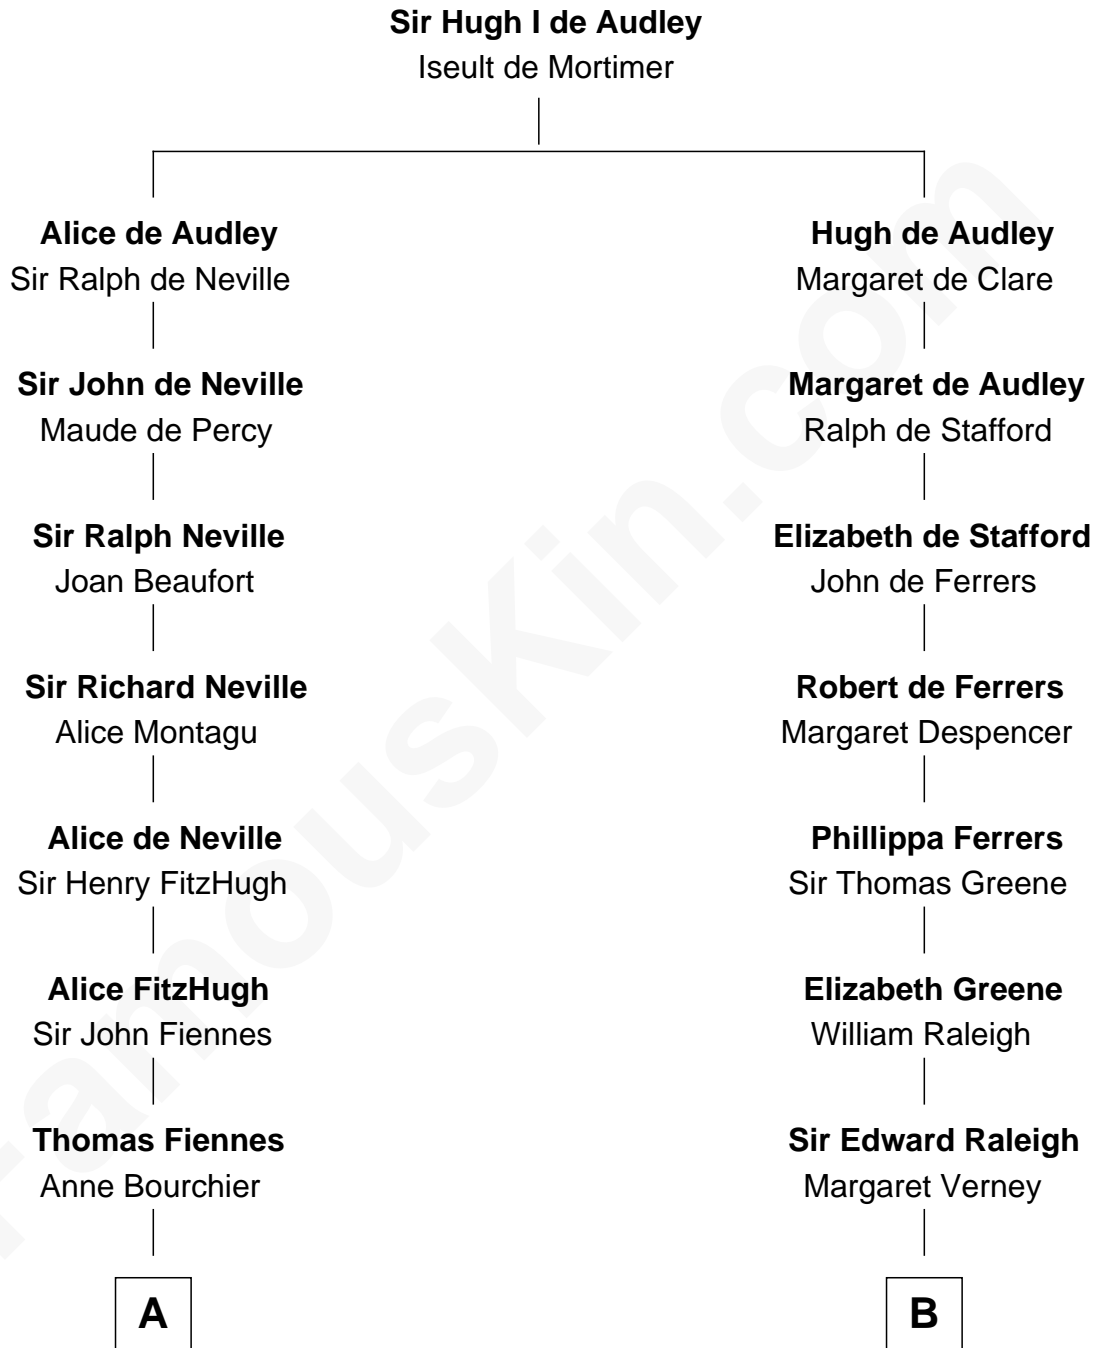

**FamousKin.com**  
**Relationship Chart of**  
**Frank Lloyd Wright**  
*American Architect*

20th cousin 1 time removed of  
**Willis Carrier**  
*Inventor of Air Conditioning*

**C**

**Martha Hubbard**

David Wright

**Rev. David Wright**

Abigail Goddard

**William Carey Wright**

Anna Lloyd Jones

**Frank Lloyd Wright**

*American Architect*

**D**

**Dr. Harris Otis**