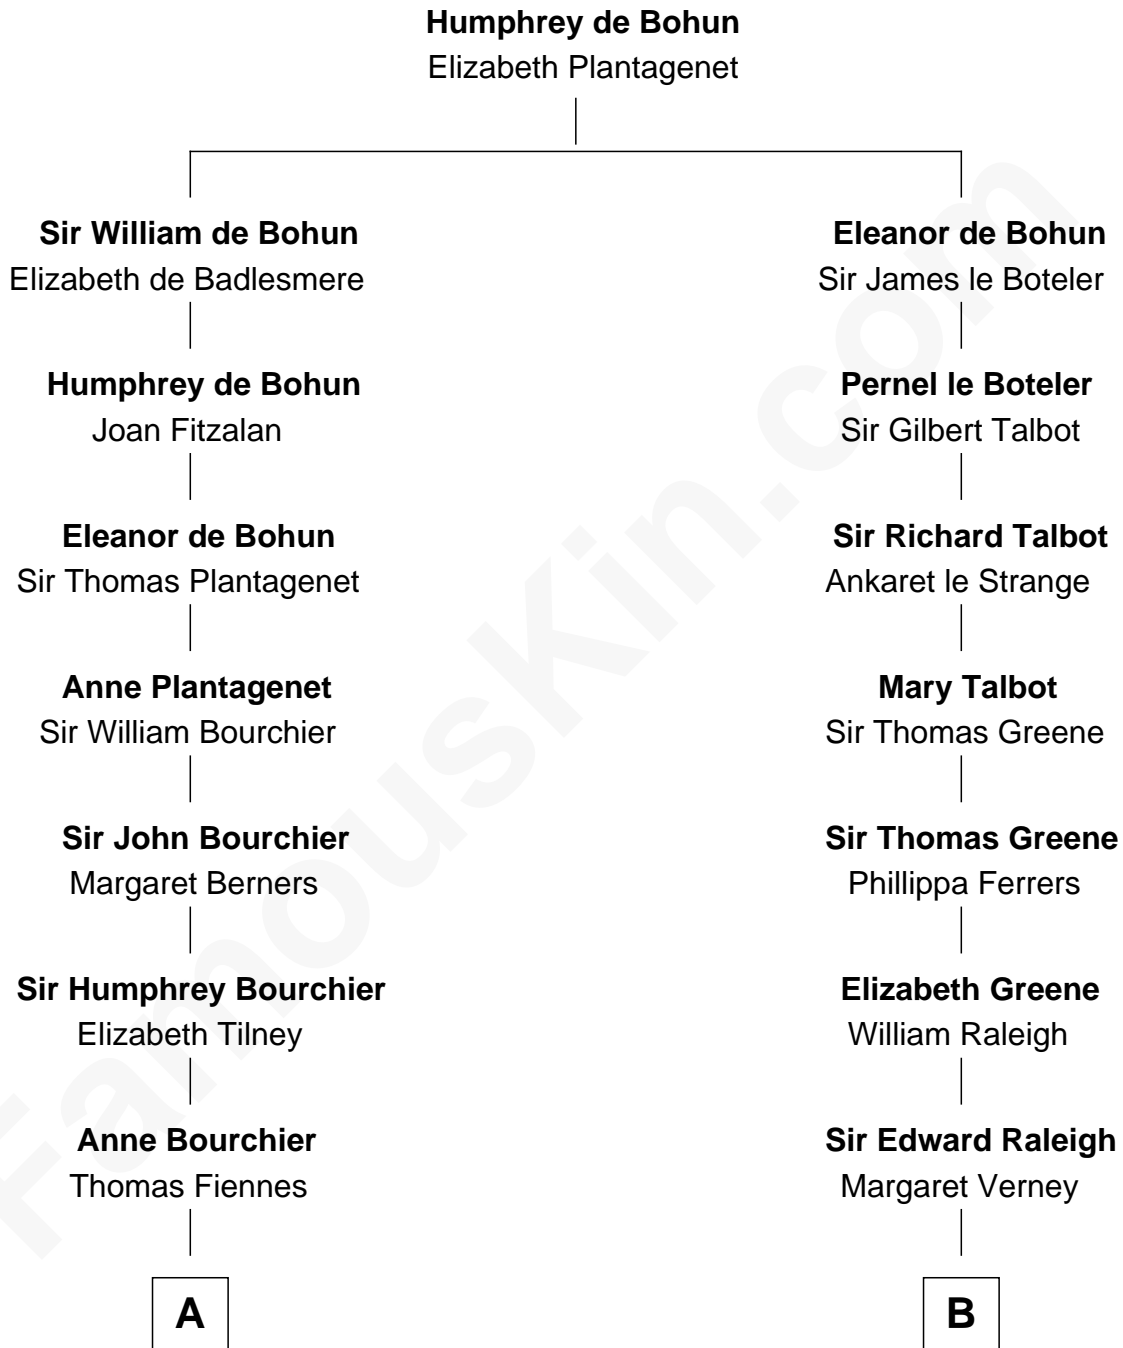

FamousKin.com
Relationship Chart of
Frank Lloyd Wright
American Architect

20th cousin 1 time removed of
Willis Carrier
Inventor of Air Conditioning

C

Martha Hubbard

David Wright

Rev. David Wright

Abigail Goddard