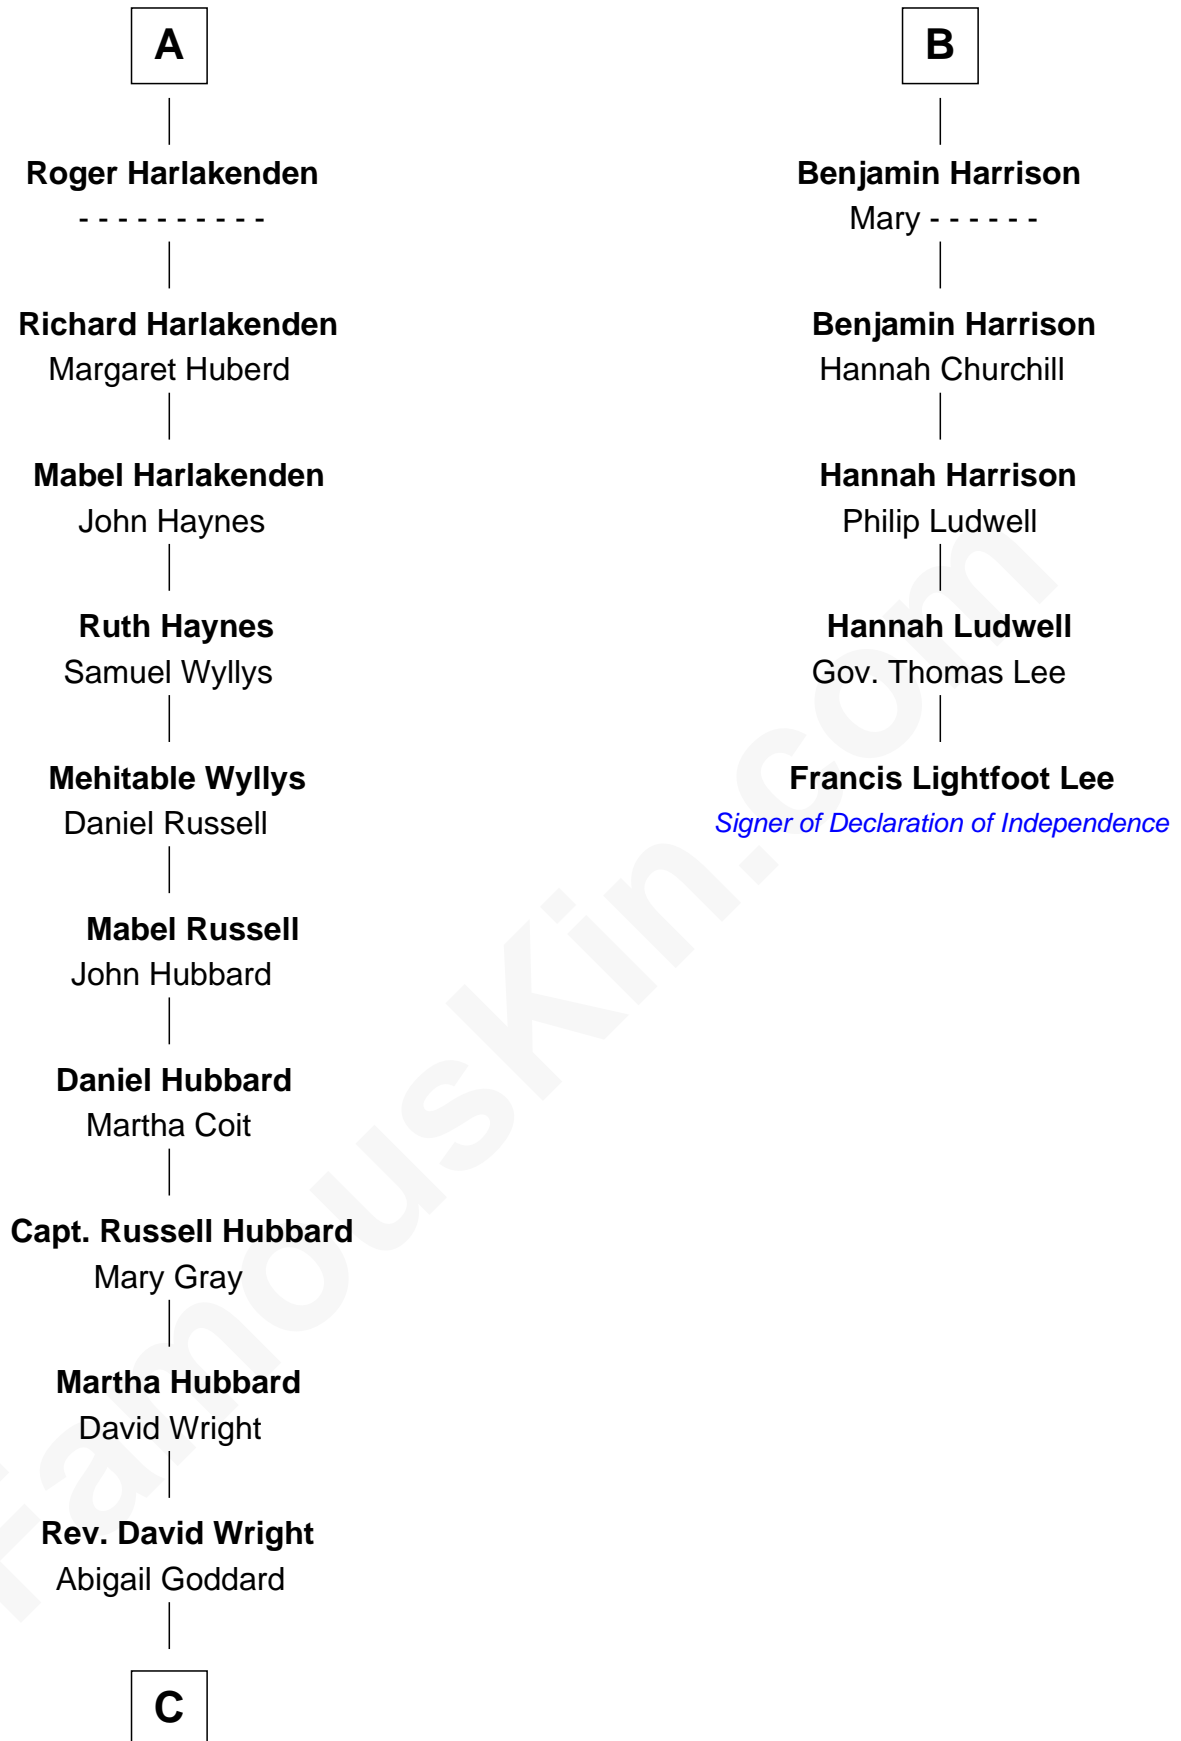

FamousKin.com
Relationship Chart of
Frank Lloyd Wright
American Architect

11th cousin 7 times removed of

Francis Lightfoot Lee
Signer of the Declaration of Independence

C

William Carey Wright

Anna Lloyd Jones

Frank Lloyd Wright

American Architect

FamousKin.com