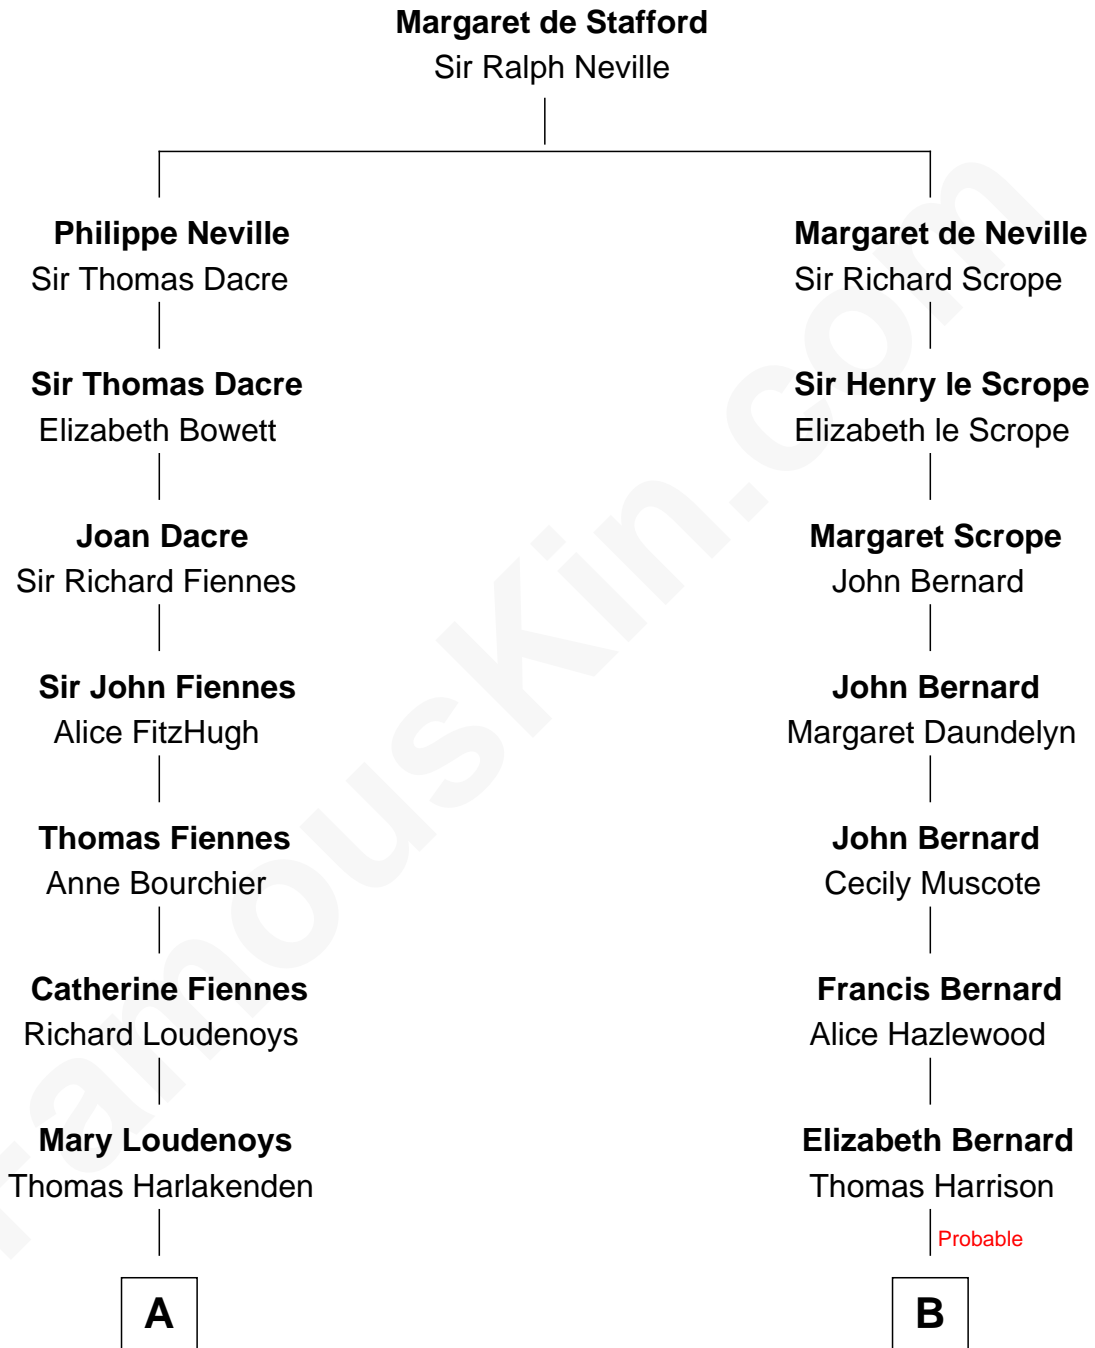

FamousKin.com
Relationship Chart of
Frank Lloyd Wright
American Architect

11th cousin 7 times removed of

Francis Lightfoot Lee
Signer of the Declaration of Independence

C

William Carey Wright

Anna Lloyd Jones