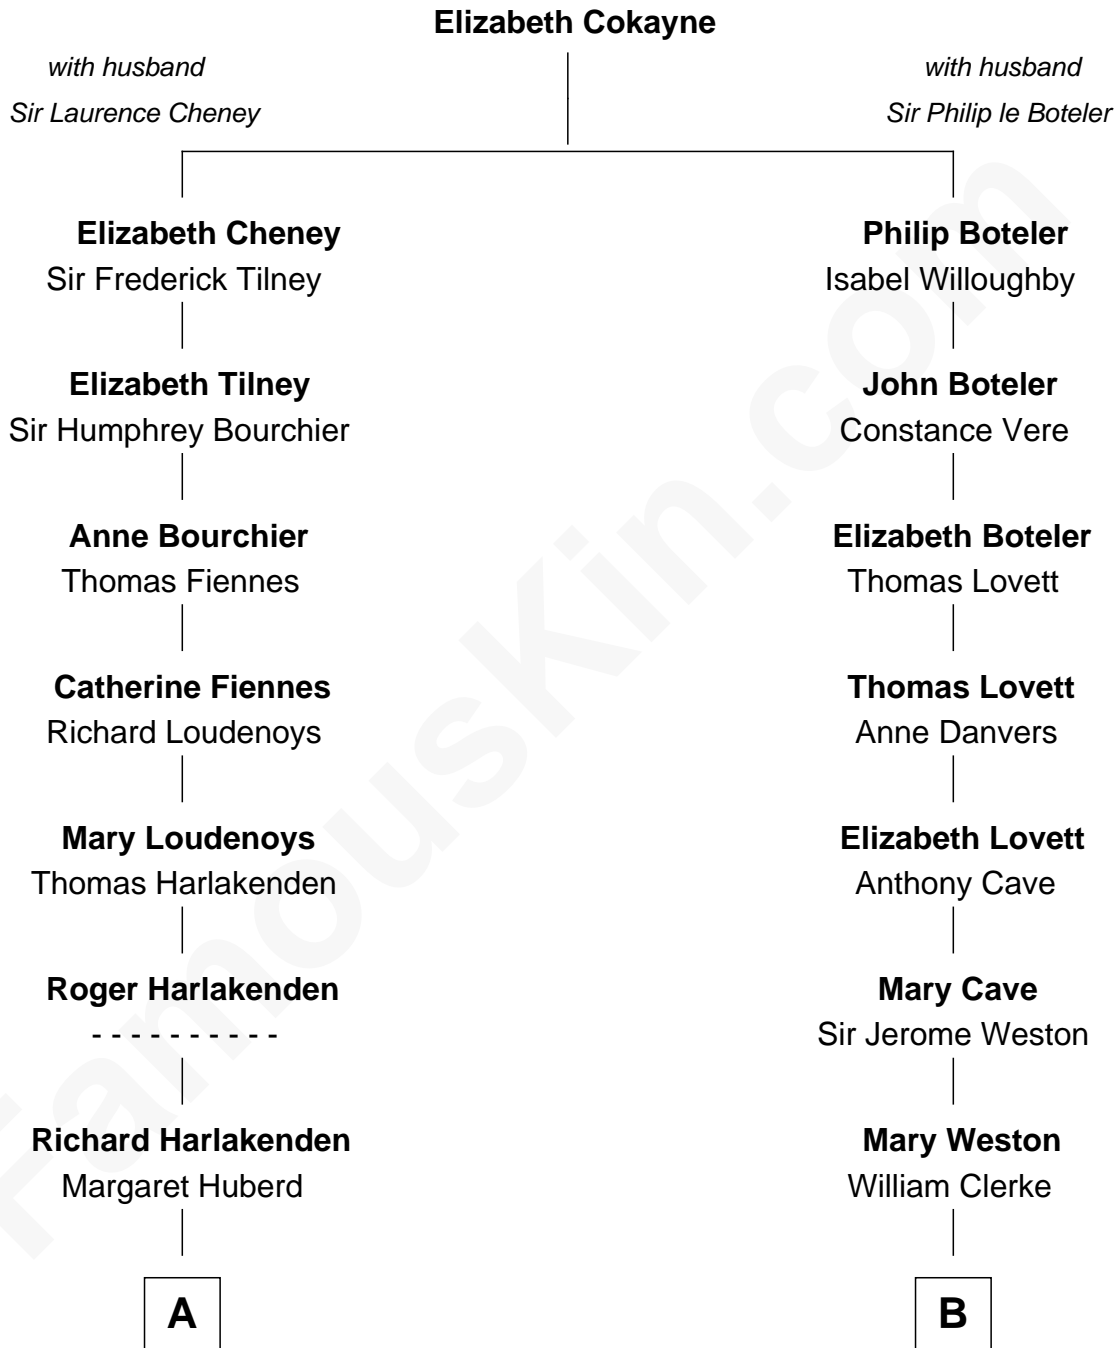

FamousKin.com
Relationship Chart of
Frank Lloyd Wright
American Architect

16th cousin 4 times removed of

Amy Adams
Movie Actress

C

Grant Levi Hammond

Rita Otterbeck

Colleen Hammond

Joseph Hugh Hicken