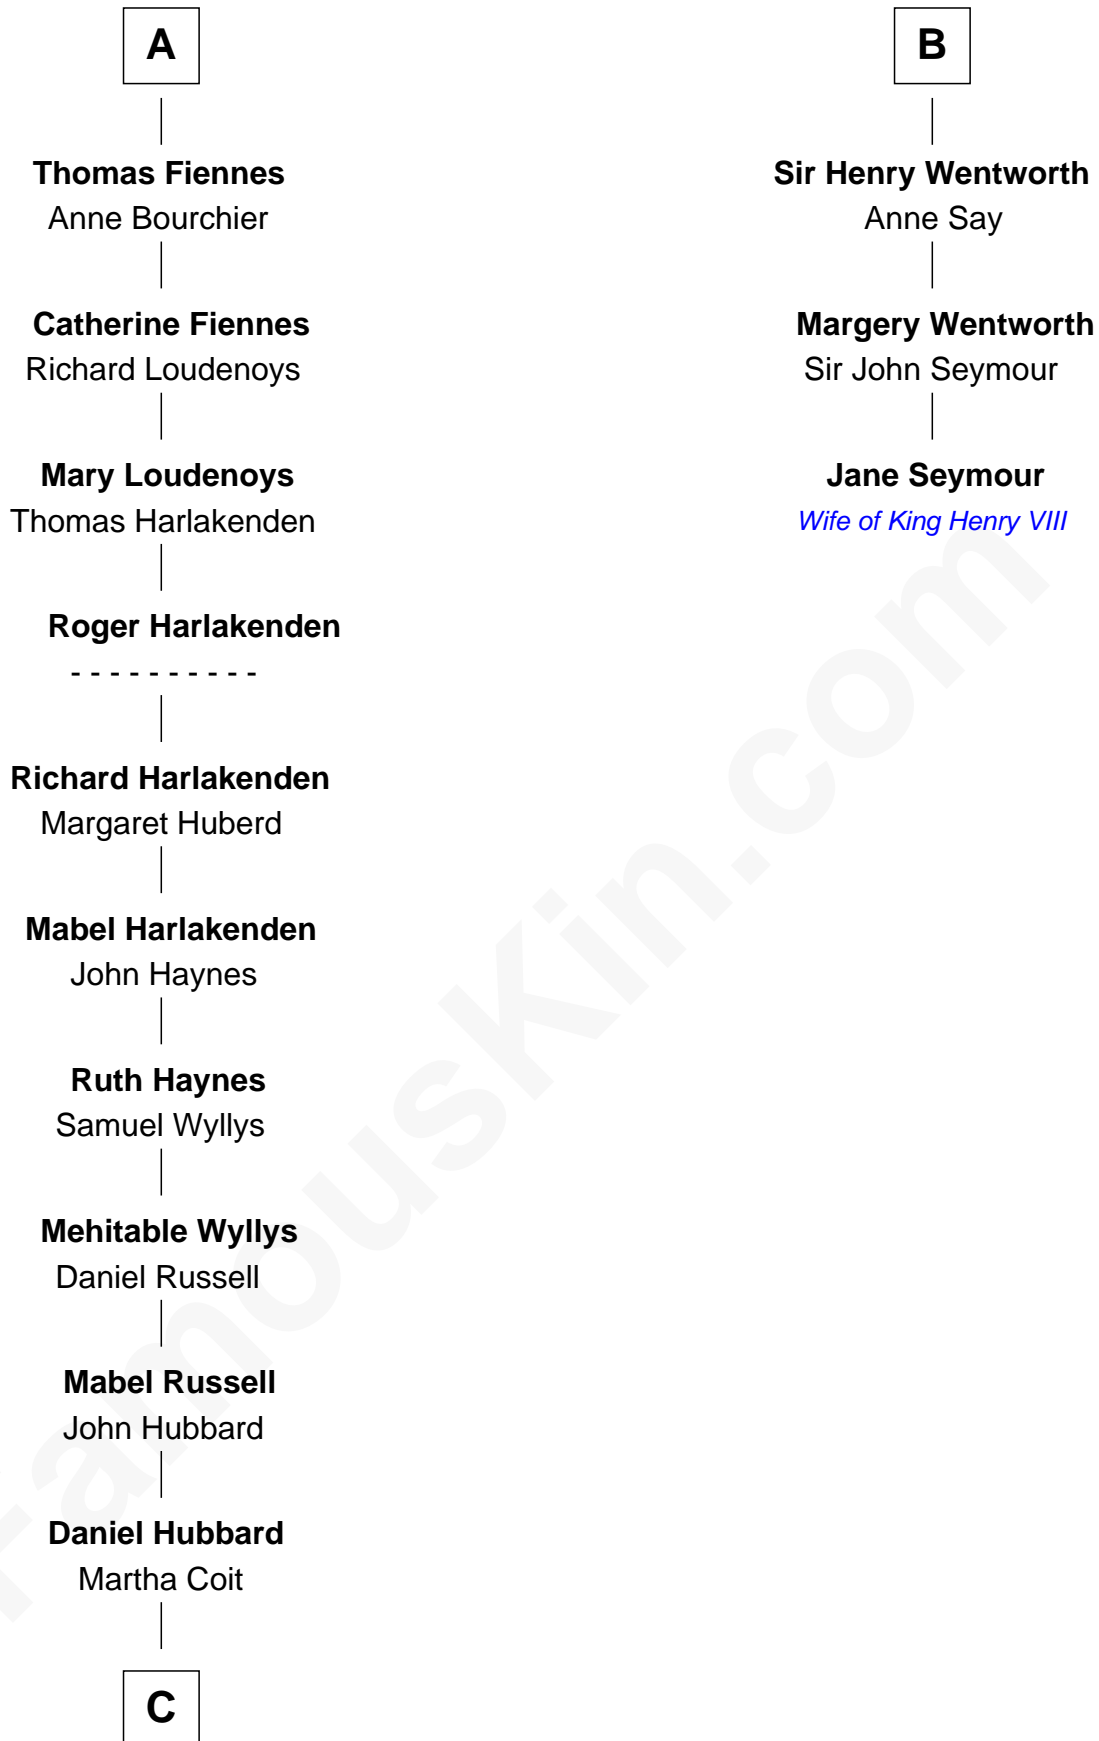

FamousKin.com
Relationship Chart of
Frank Lloyd Wright
American Architect

9th cousin 12 times removed of

Jane Seymour
3rd Wife of King Henry VIII

FamousKin.com