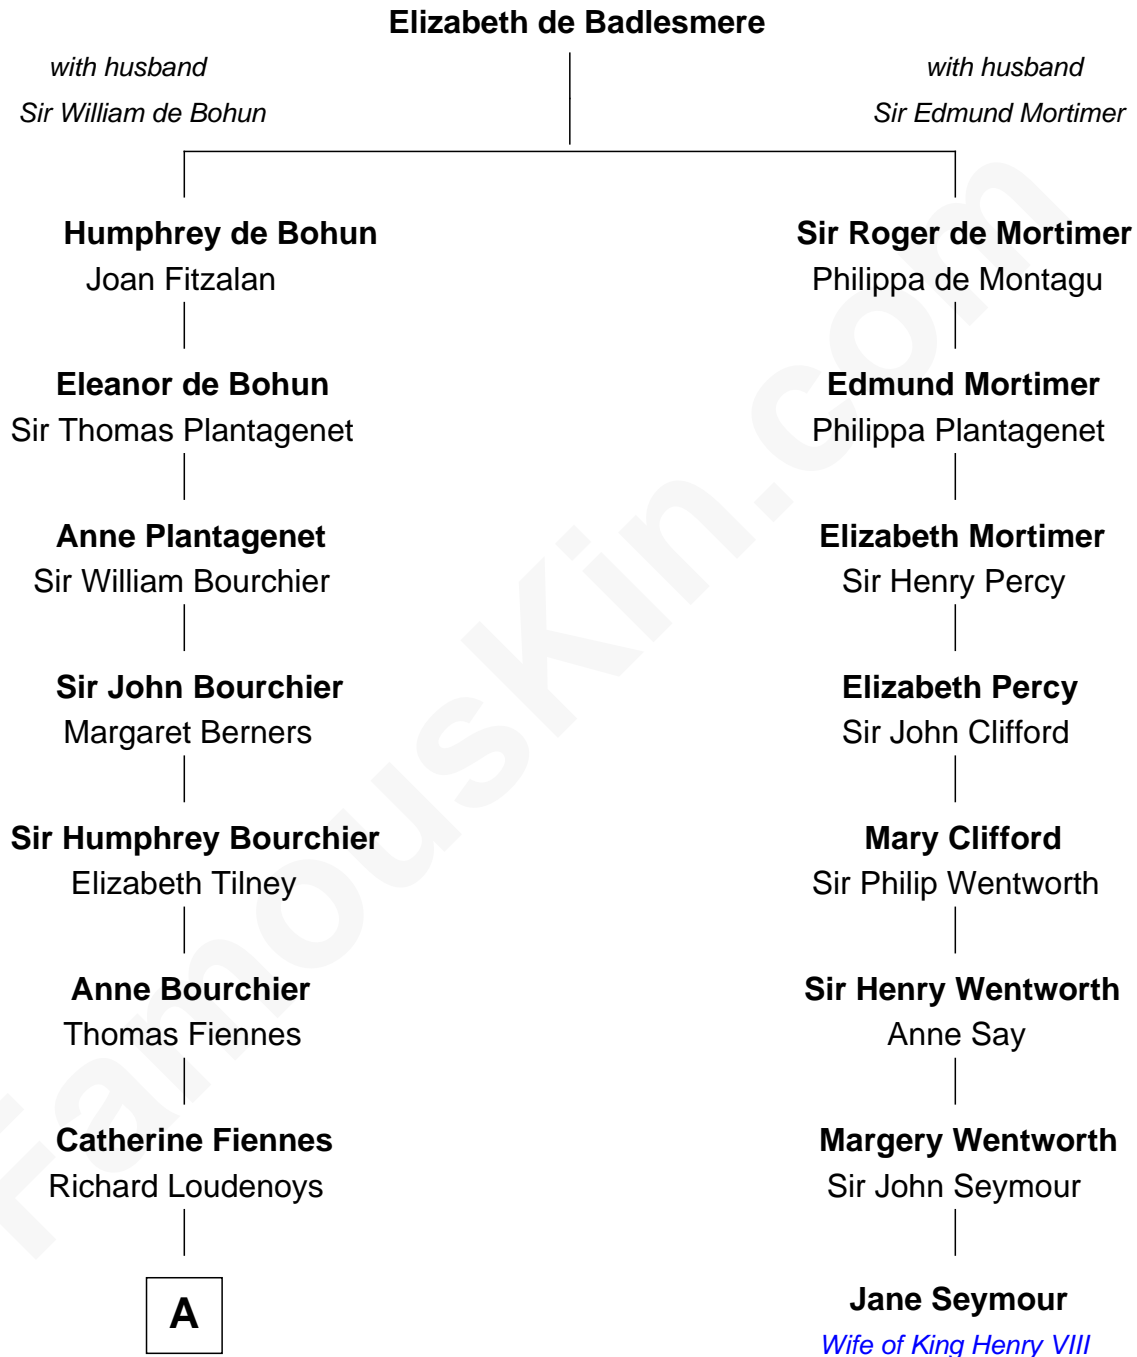

**FamousKin.com**  
**Relationship Chart of**  
**Frank Lloyd Wright**  
*American Architect*

7th cousin 12 times removed of

**Jane Seymour**  
*3rd Wife of King Henry VIII*

**B**

—  
**Rev. David Wright**

Abigail Goddard

—  
**William Carey Wright**

Anna Lloyd Jones

—  
**Frank Lloyd Wright**

*American Architect*

FamousKin.com