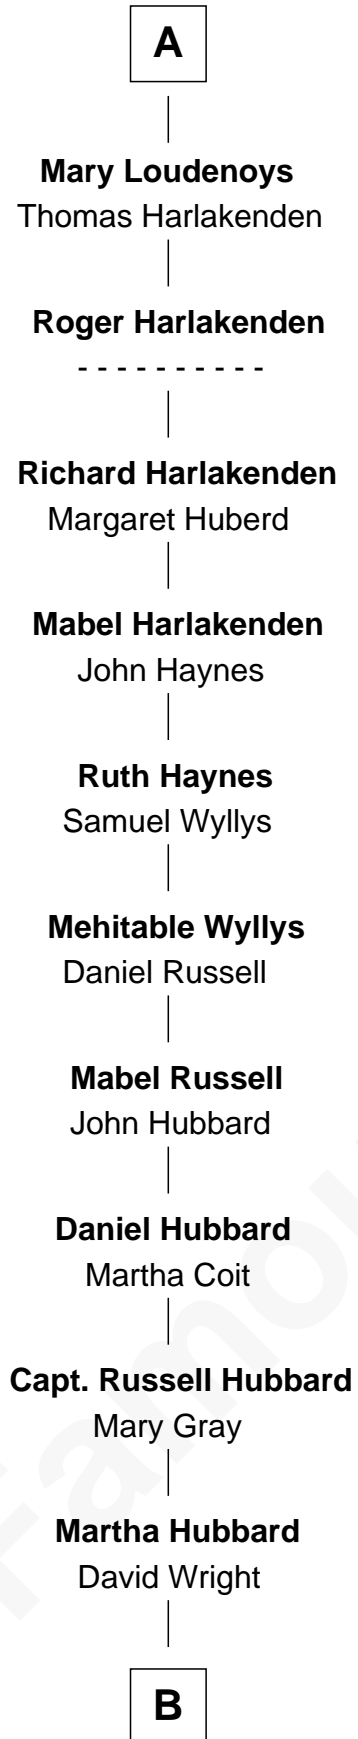

**FamousKin.com**  
**Relationship Chart of**  
**Frank Lloyd Wright**  
*American Architect*

7th cousin 12 times removed of

**Jane Seymour**  
*3rd Wife of King Henry VIII*

**B**

—  
**Rev. David Wright**

Abigail Goddard

—  
**William Carey Wright**

Anna Lloyd Jones

—  
**Frank Lloyd Wright**

*American Architect*

FamousKin.com