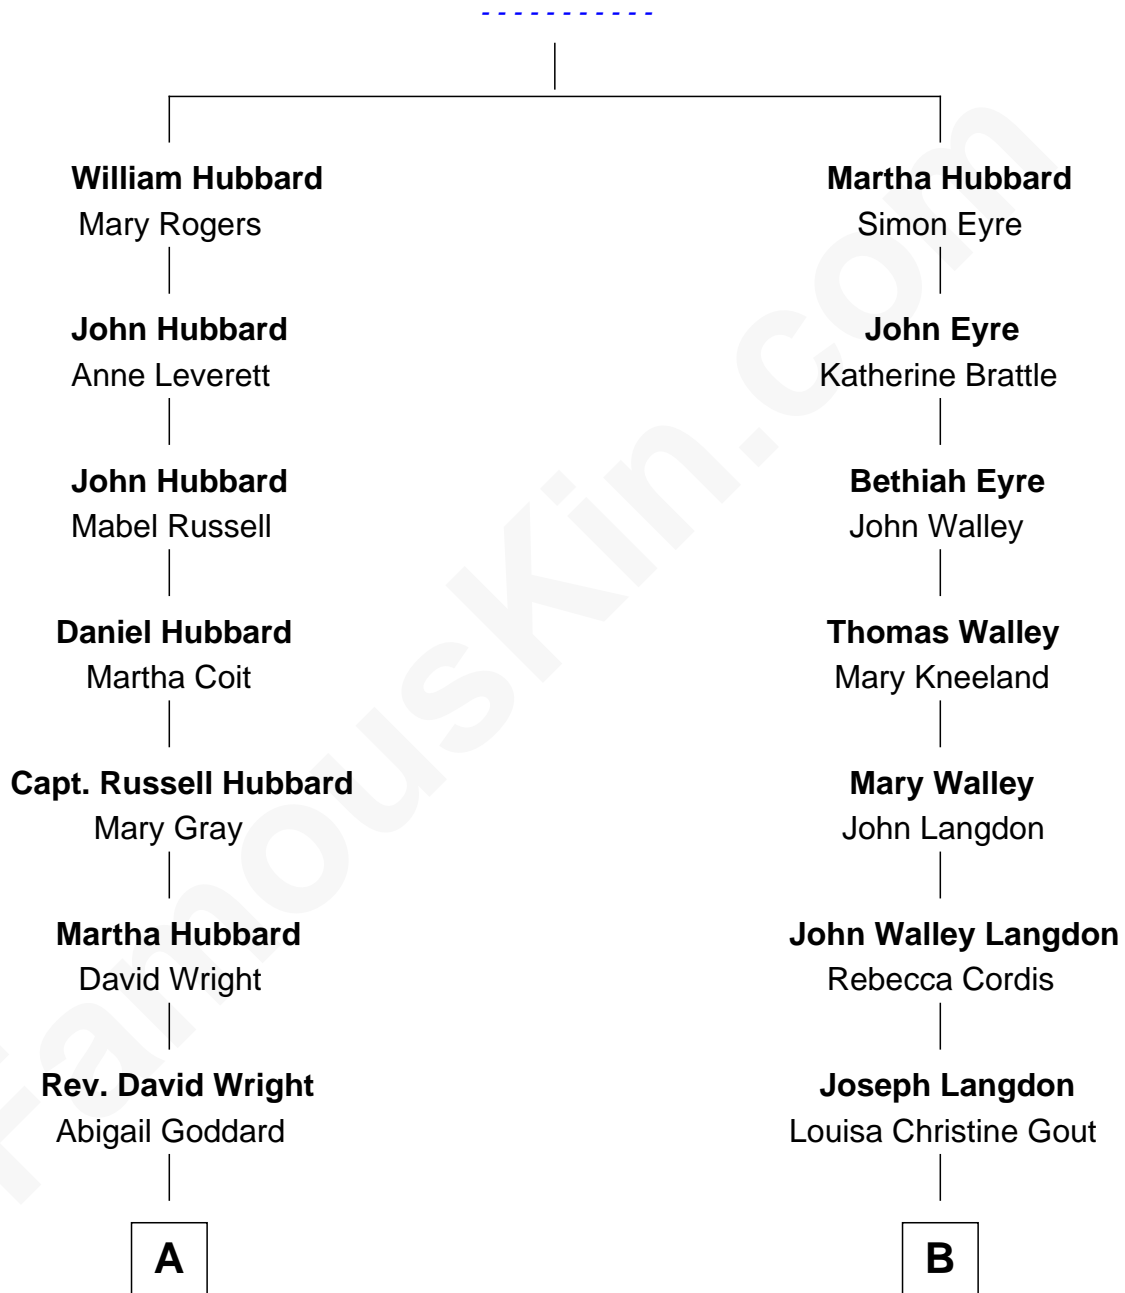

**FamousKin.com**  
**Relationship Chart of**  
**Frank Lloyd Wright**  
*American Architect*

8th cousin 3 times removed of  
**Benedict Cumberbatch**  
*Movie, Television and Stage Actor*

**William Hubbard**

**A**

**William Carey Wright**

Anna Lloyd Jones

**Frank Lloyd Wright**

*American Architect*

**B**

**Ida Josephine Langdon**

Thomas Bowen Rees

**Hélène Gertrude Rees**

Henry Alfred Cumberbatch

**Henry Carlton Cumberbatch**

Pauline Ellen Laing Congdon

**Timothy Carlton Congdon Cumberbatch**

Wanda Ventham

**Benedict Cumberbatch**

*Movie, Television and Stage Actor*