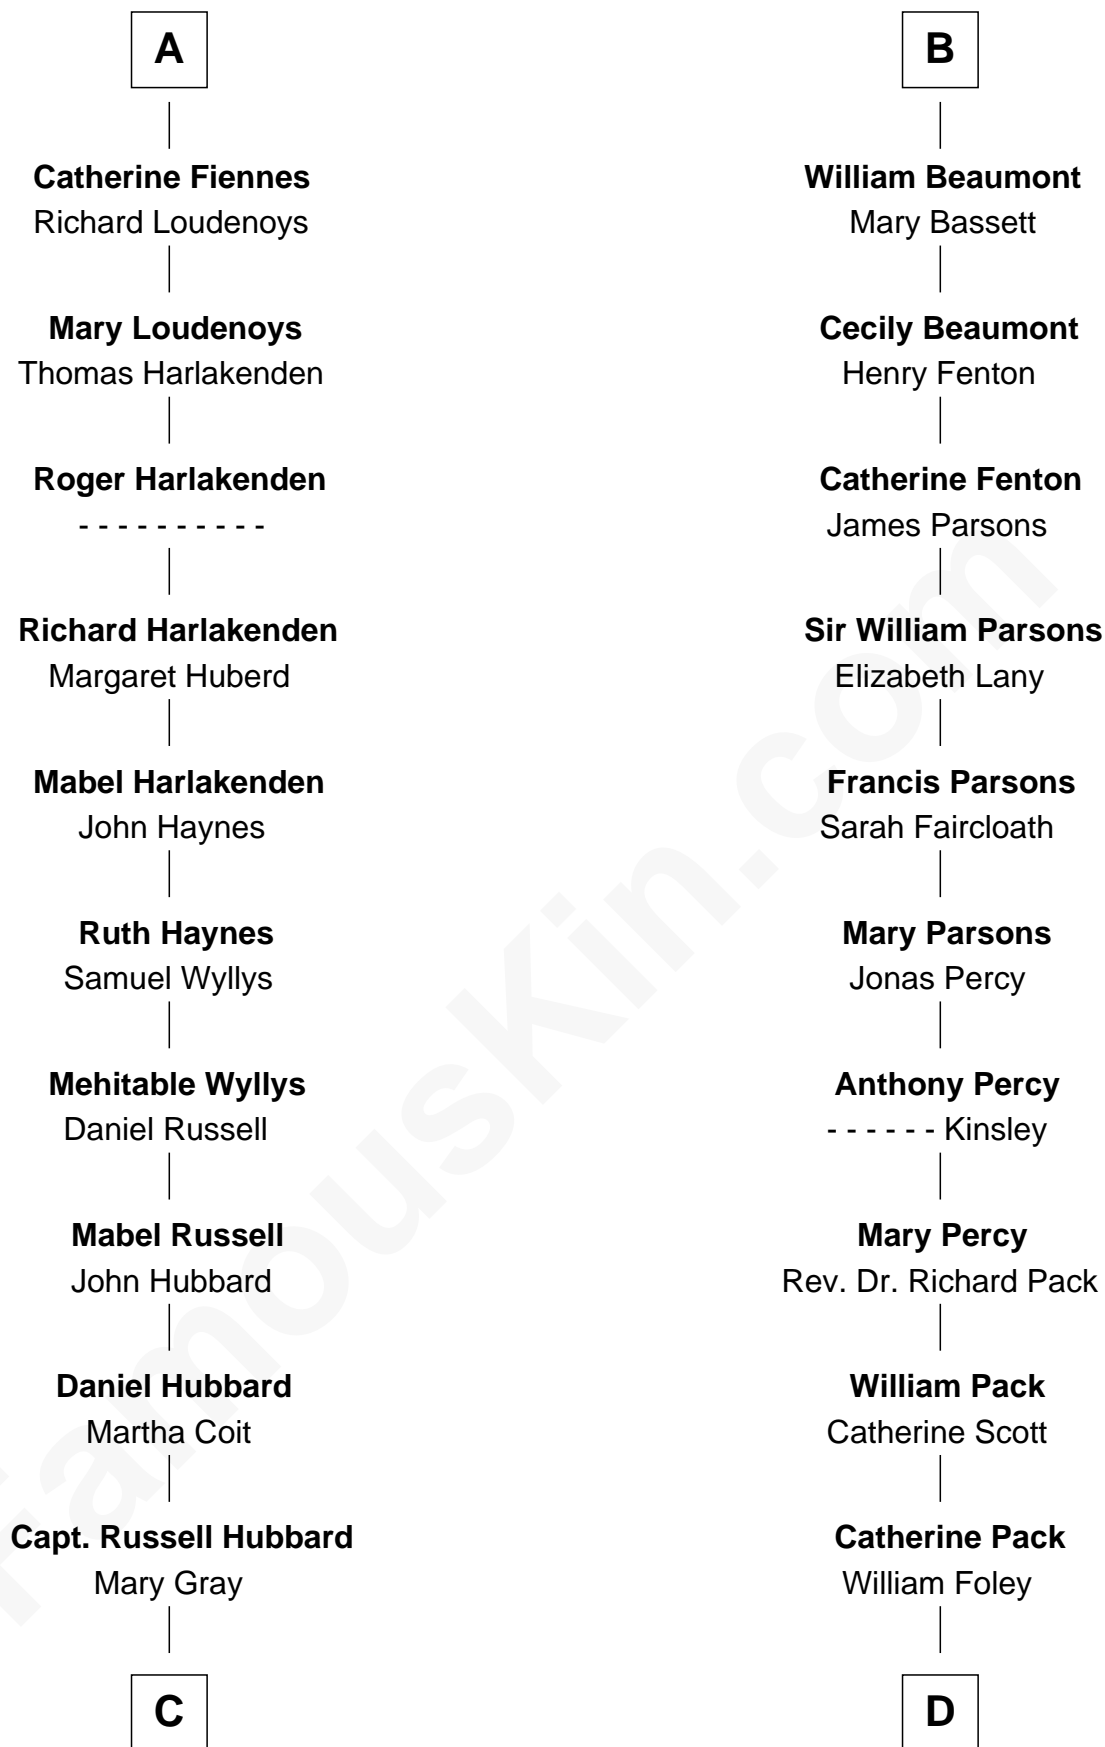

**FamousKin.com**  
**Relationship Chart of**  
**Frank Lloyd Wright**  
*American Architect*

**18th cousin 2 times removed of**  
**Sir Arthur Conan Doyle**  
*Author, "Sherlock Holmes"*

**C**

**Martha Hubbard**

David Wright

**Rev. David Wright**

Abigail Goddard

**William Carey Wright**

Anna Lloyd Jones

**Frank Lloyd Wright**

*American Architect*

**D**

**Mary Josephine Elizabeth Foley**

Charles Altamont Doyle

**Sir Arthur Conan Doyle**

*Author, "Sherlock Holmes"*

FamousKin.com