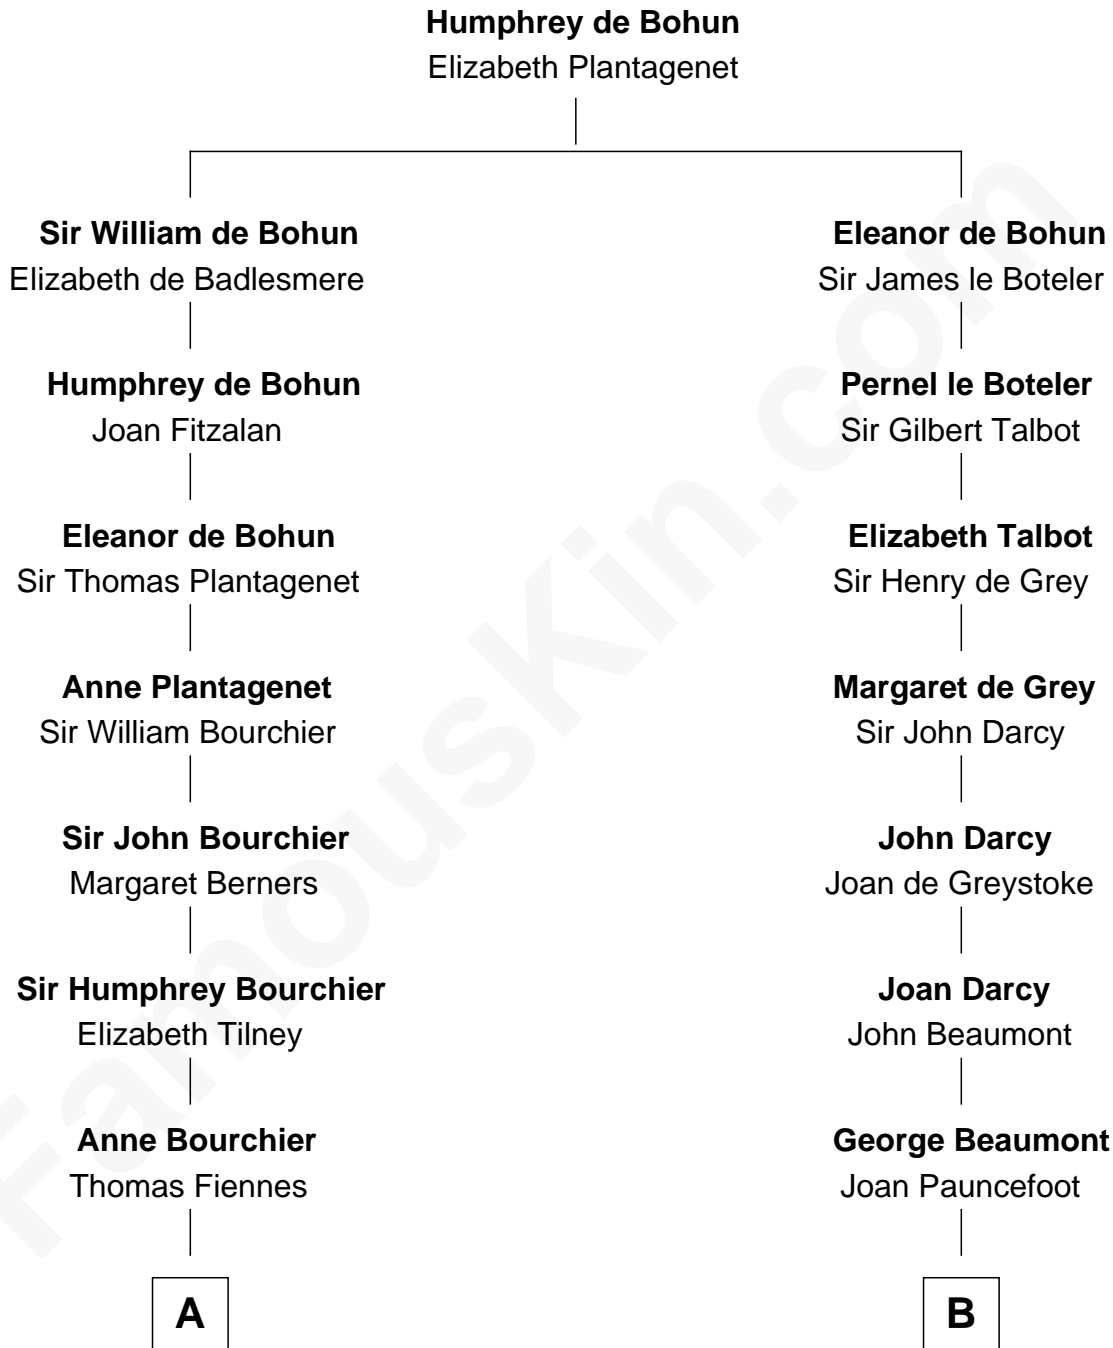

**FamousKin.com**  
**Relationship Chart of**  
**Frank Lloyd Wright**  
*American Architect*

**18th cousin 2 times removed of**  
**Sir Arthur Conan Doyle**  
*Author, "Sherlock Holmes"*

**C**

**Martha Hubbard**

David Wright

**Rev. David Wright**

Abigail Goddard

**William Carey Wright**

Anna Lloyd Jones

**Frank Lloyd Wright**

*American Architect*

**D**

**Mary Josephine Elizabeth Foley**

Charles Altamont Doyle

**Sir Arthur Conan Doyle**

*Author, "Sherlock Holmes"*

FamousKin.com