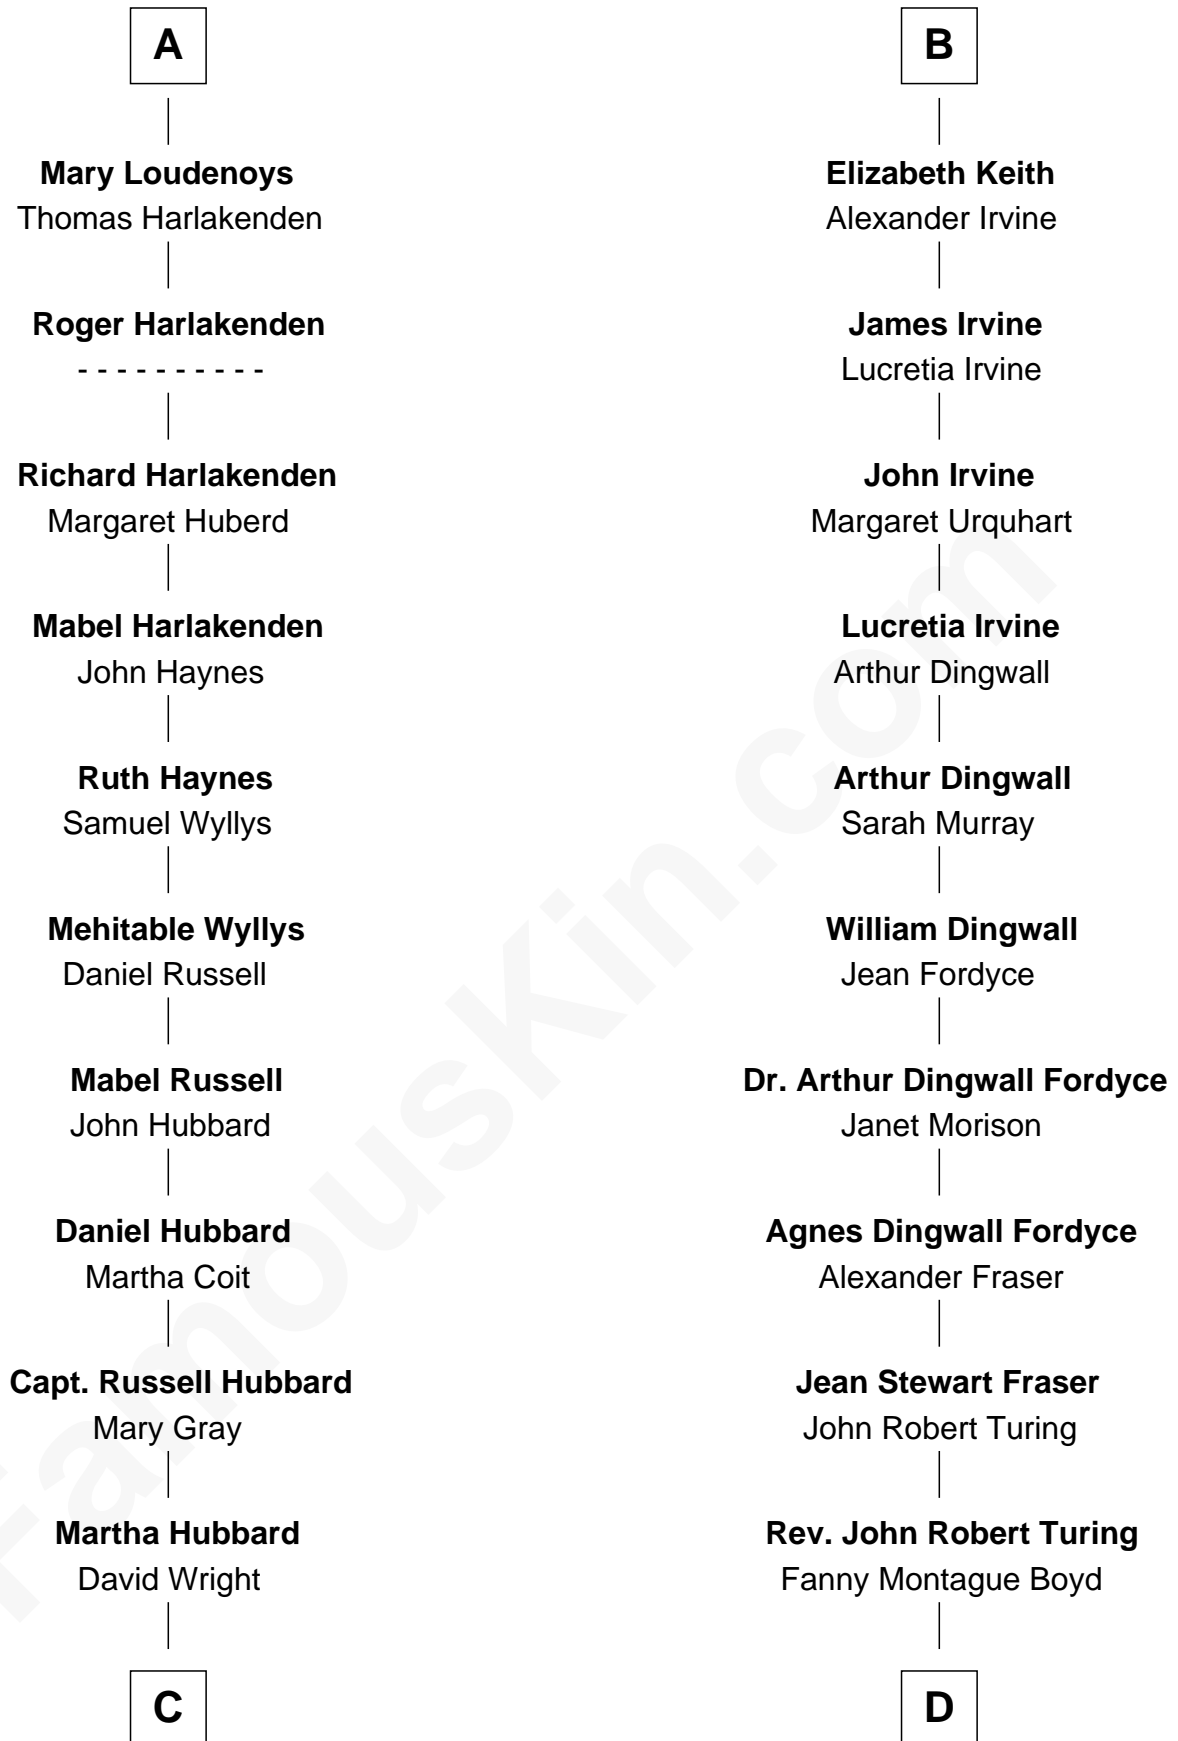

FamousKin.com
Relationship Chart of
Frank Lloyd Wright
American Architect

18th cousin 1 time removed of

Alan Turing
WWII Codebreaker of Nazi Enigma Machine

C

Rev. David Wright

Abigail Goddard

William Carey Wright

Anna Lloyd Jones

Frank Lloyd Wright

American Architect

D

Julius Matheson Turing

Ethel Sara Stoney

Alan Turing

WWII Codebreaker of Nazi Enigma Machine