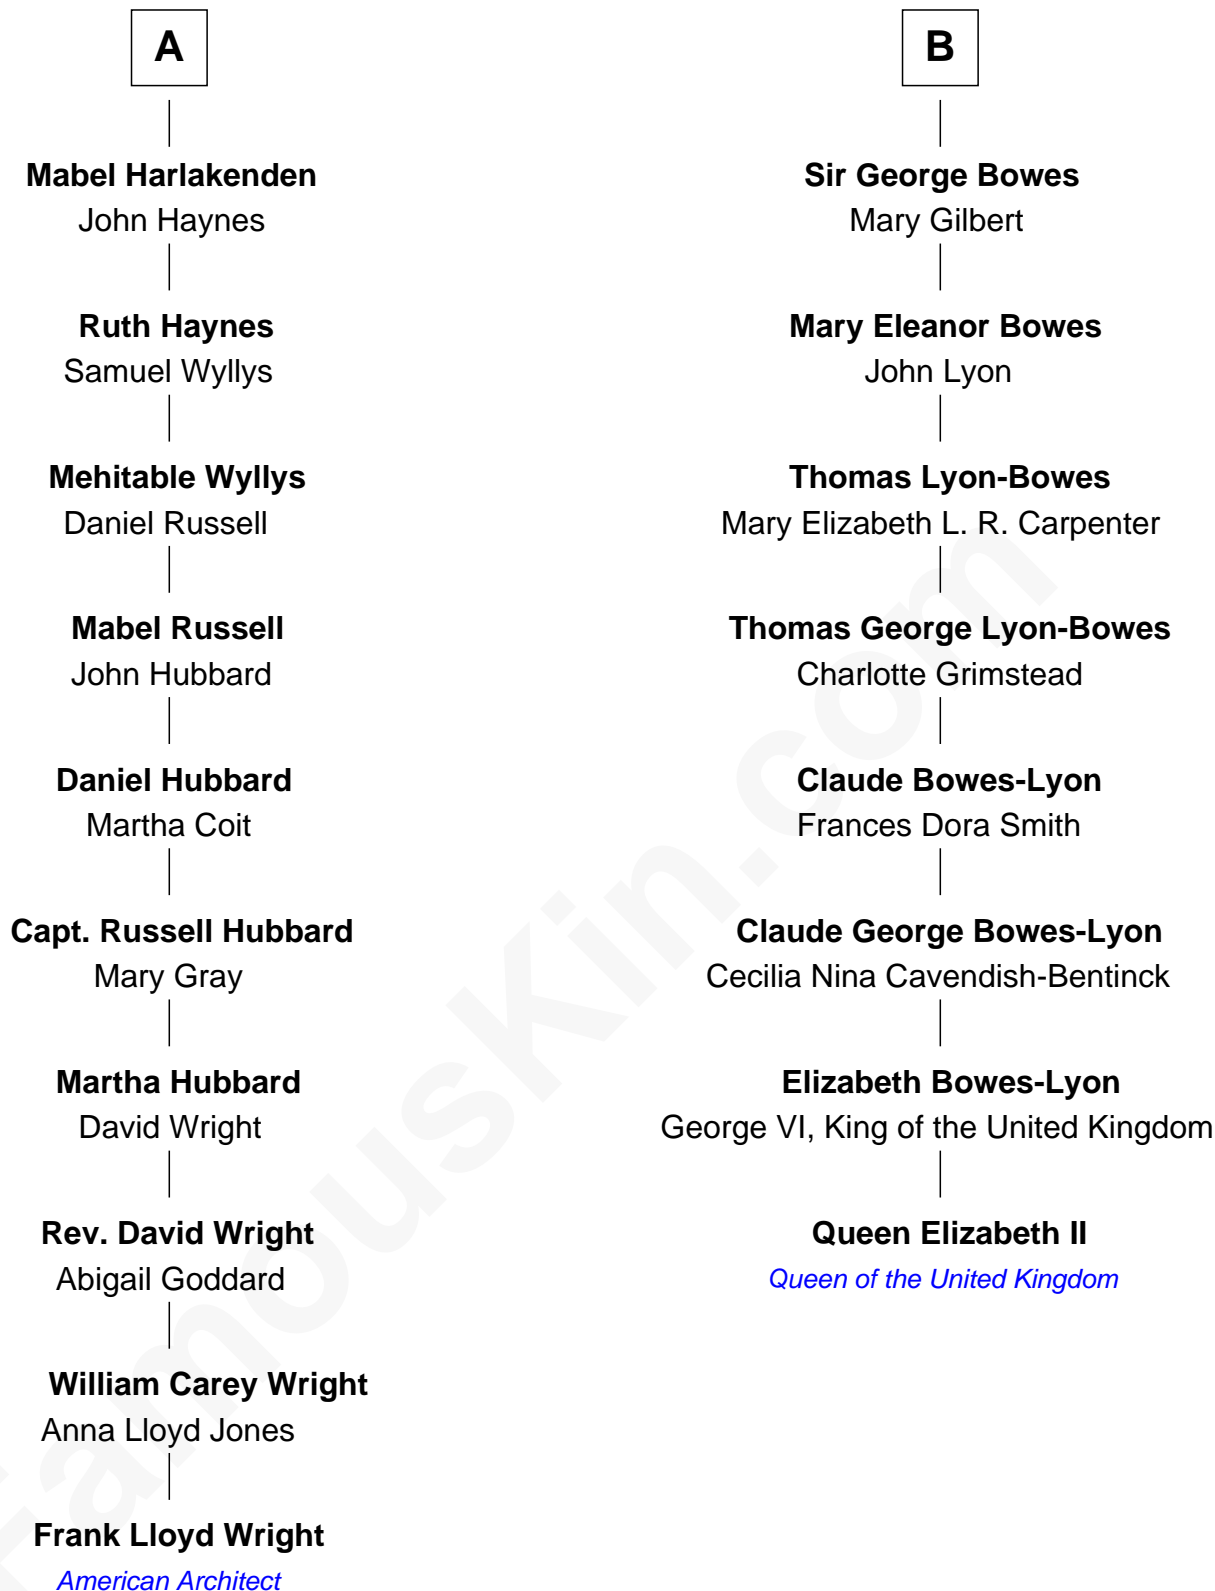

FamousKin.com
Relationship Chart of
Frank Lloyd Wright
American Architect

14th cousin 2 times removed of
Queen Elizabeth II
Queen of the United Kingdom

Elizabeth II photo by [Eric Draper](#)