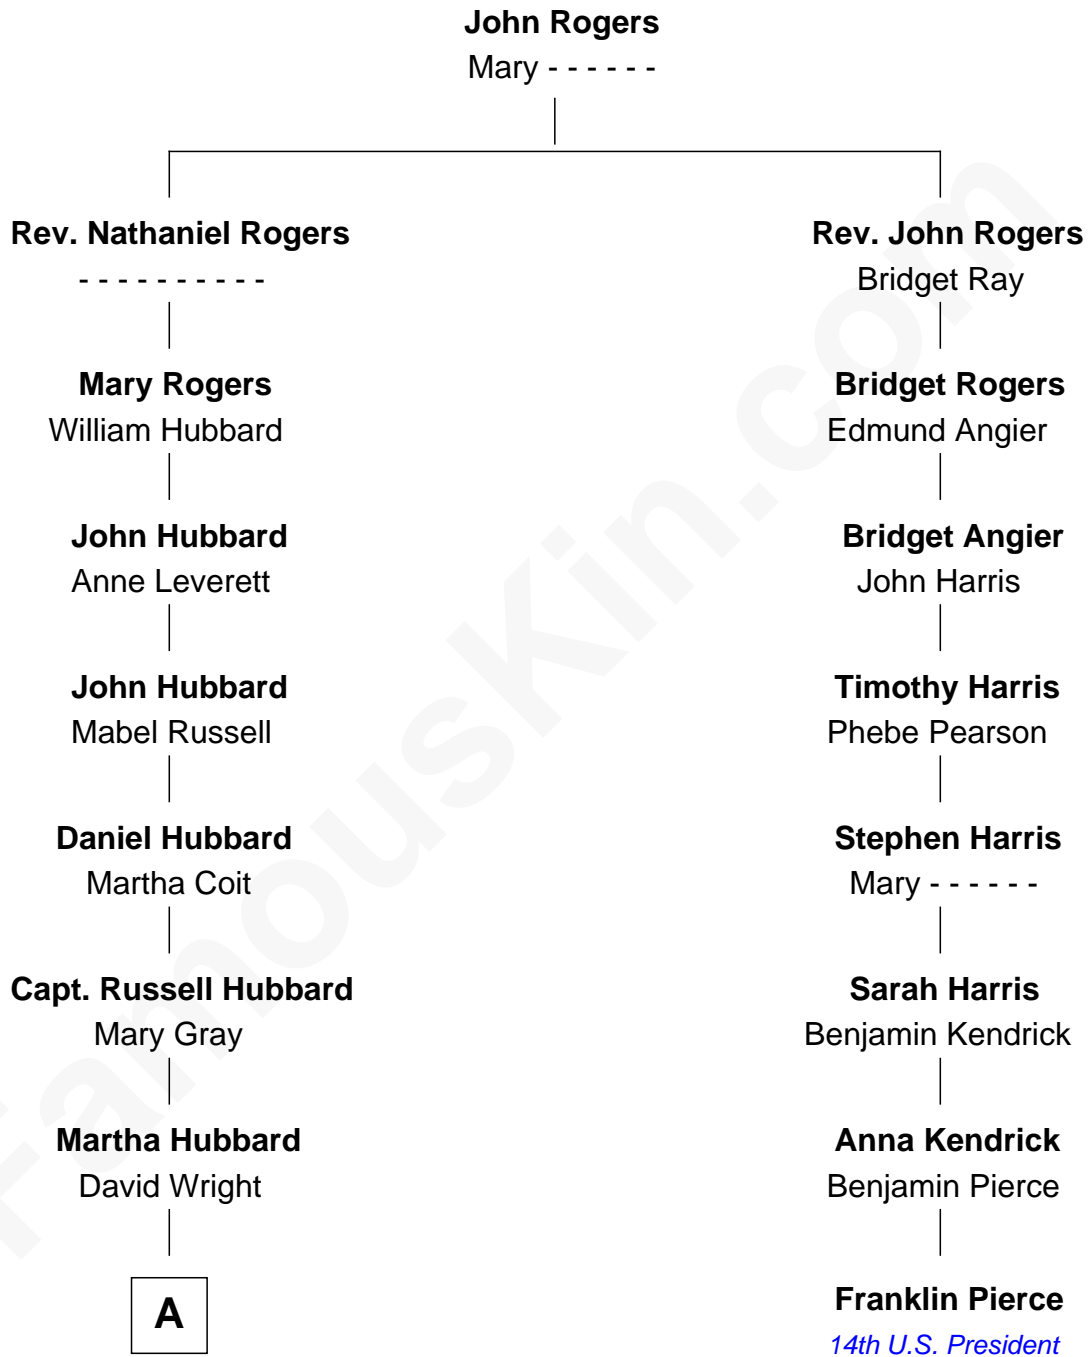

**FamousKin.com**  
**Relationship Chart of**  
**Frank Lloyd Wright**  
*American Architect*

7th cousin 2 times removed of

**Franklin Pierce**  
*14th U.S. President*

**A**

—  
**Rev. David Wright**

Abigail Goddard

—  
**William Carey Wright**

Anna Lloyd Jones

—  
**Frank Lloyd Wright**

*American Architect*

FamousKin.com