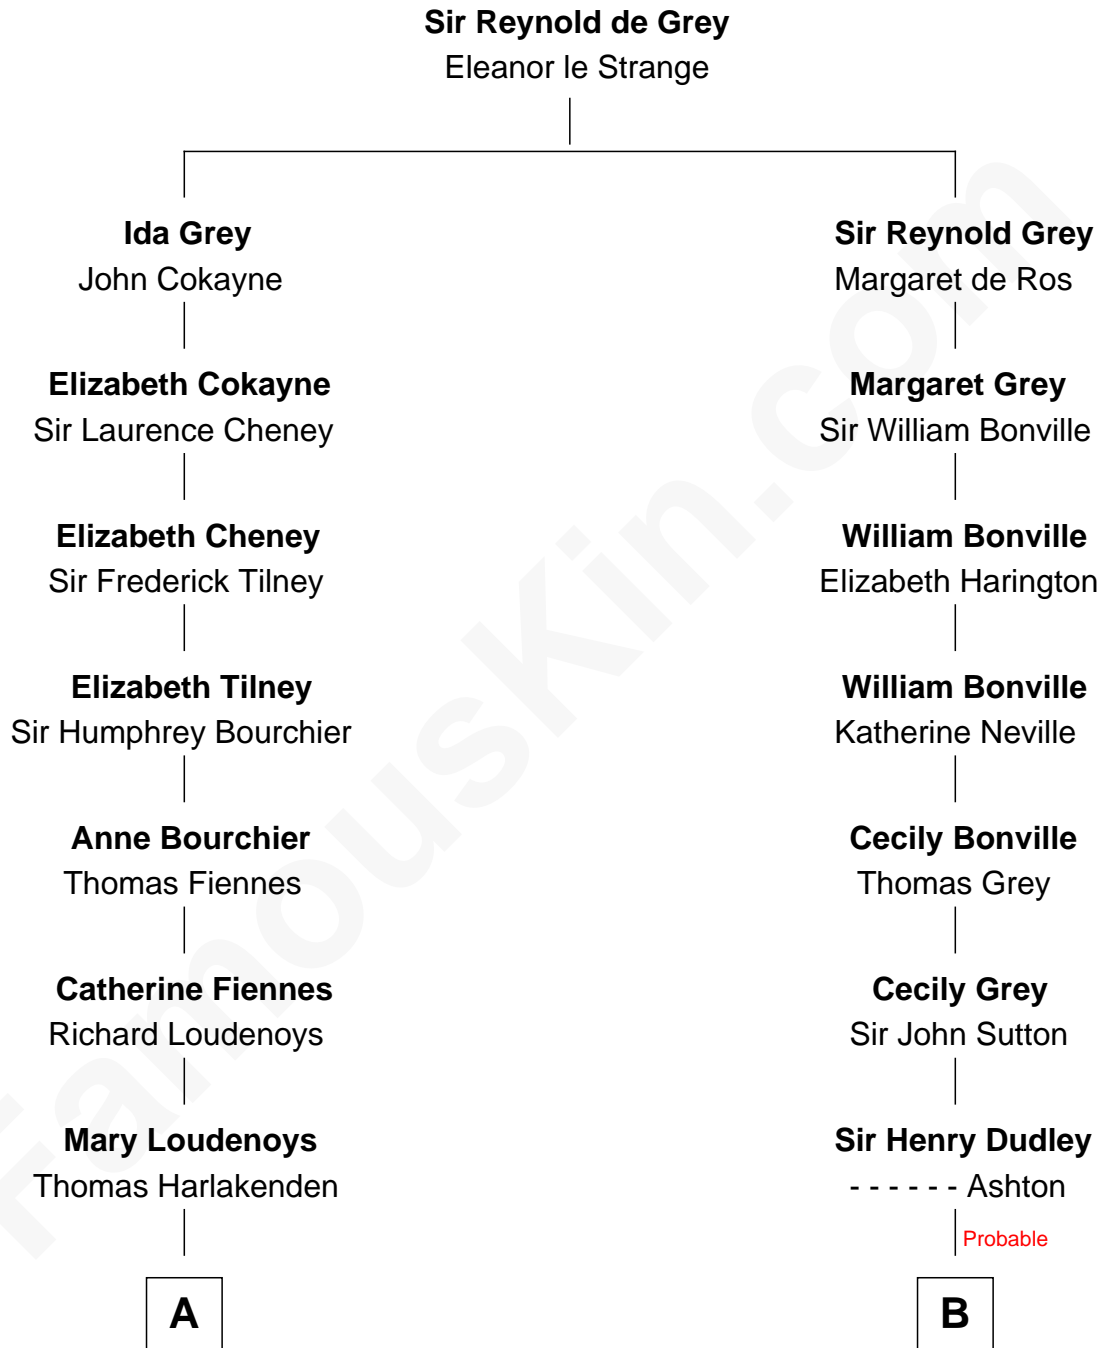

FamousKin.com
Relationship Chart of
Frank Lloyd Wright
American Architect

14th cousin 4 times removed of

Jane (Appleton) Pierce
First Lady of President Franklin Pierce

C

William Carey Wright

Anna Lloyd Jones

Frank Lloyd Wright

American Architect

FamousKin.com