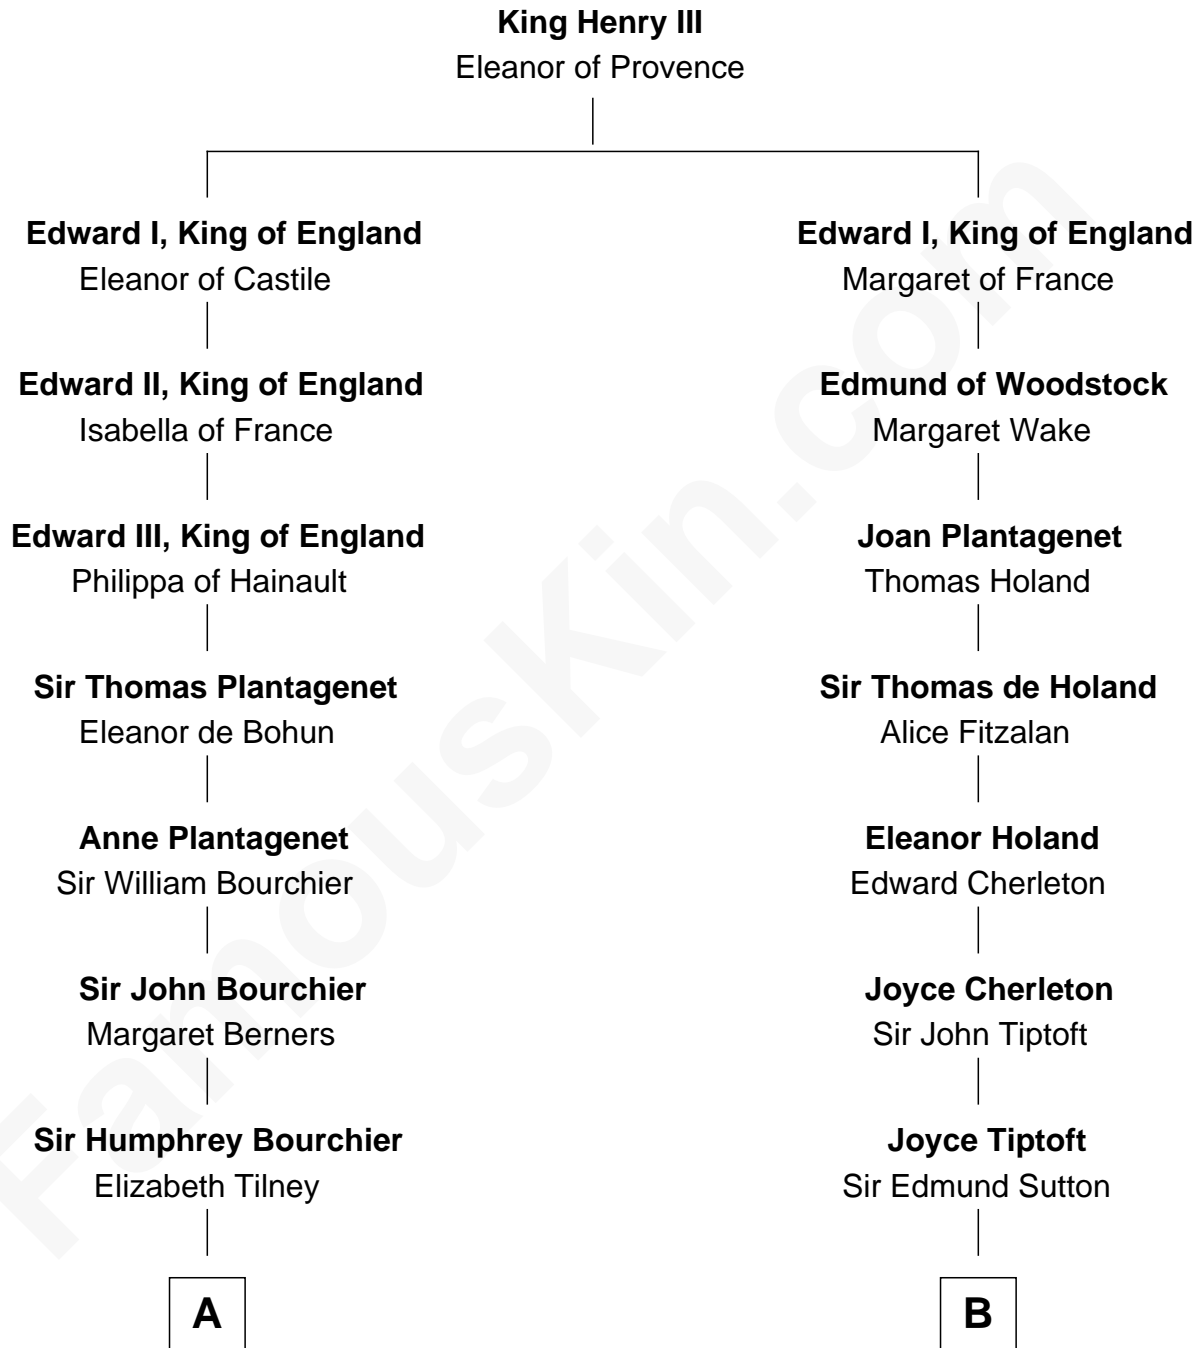

FamousKin.com
Relationship Chart of
Frank Lloyd Wright
American Architect

17th cousin 4 times removed of

Jane (Appleton) Pierce
First Lady of President Franklin Pierce

FamousKin.com