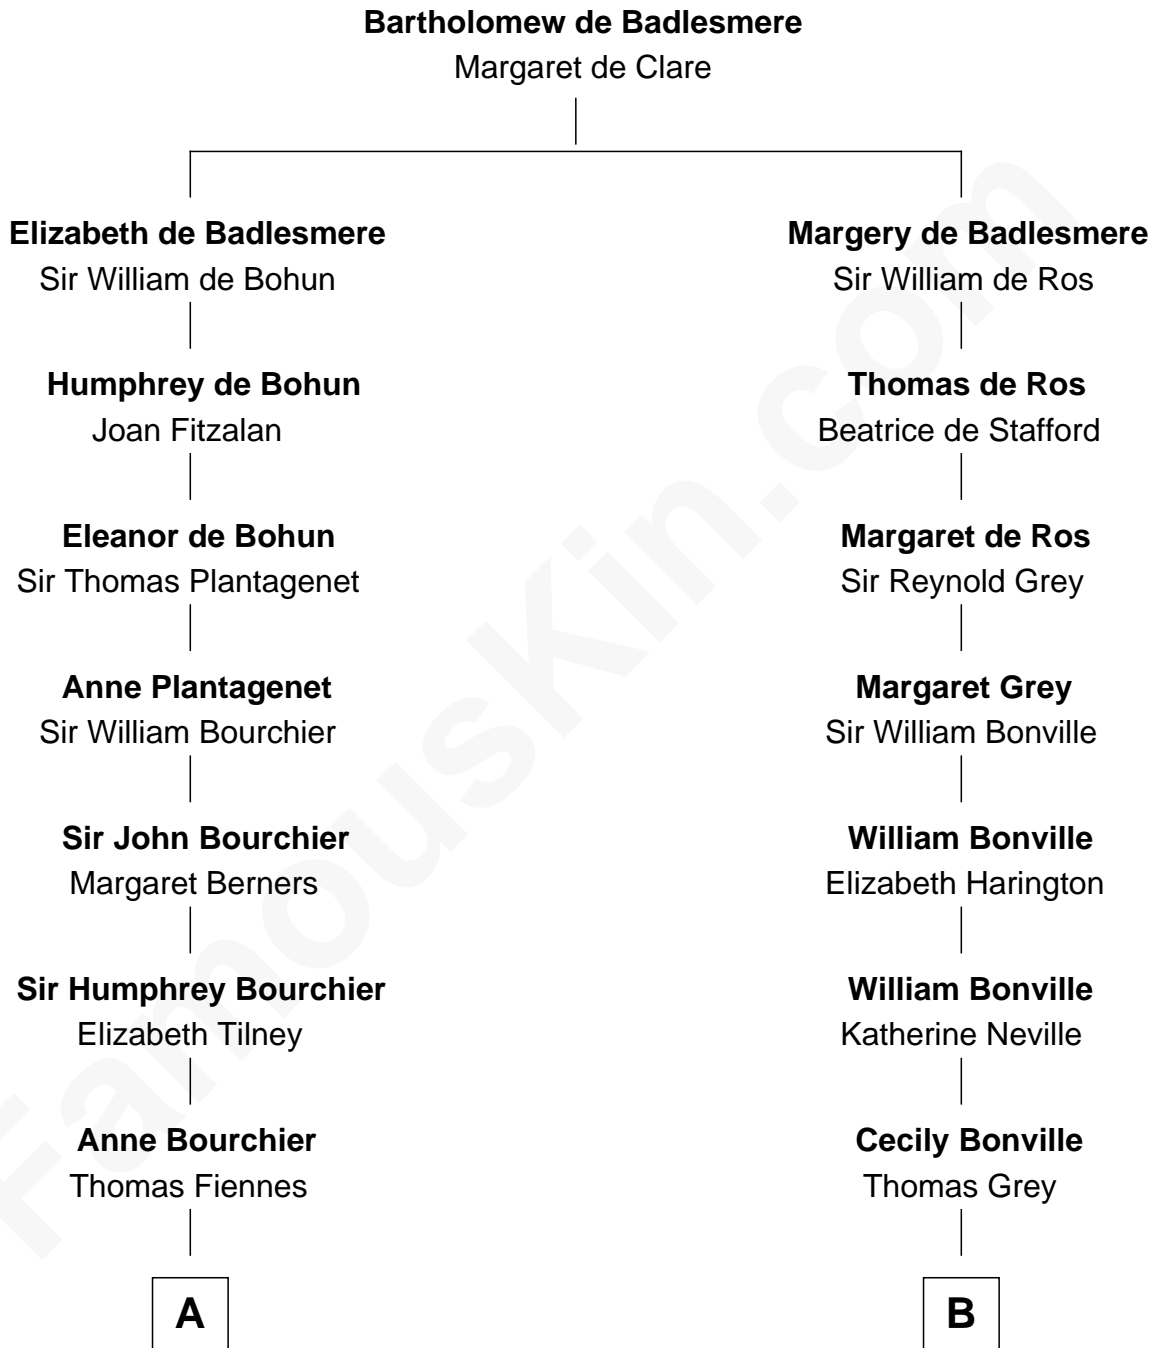

FamousKin.com
Relationship Chart of
Frank Lloyd Wright
American Architect

16th cousin 4 times removed of

Jane (Appleton) Pierce
First Lady of President Franklin Pierce

C

—
Martha Hubbard

David Wright

—
Rev. David Wright

Abigail Goddard

—
William Carey Wright

Anna Lloyd Jones

—
Frank Lloyd Wright

American Architect

FamousKin.com