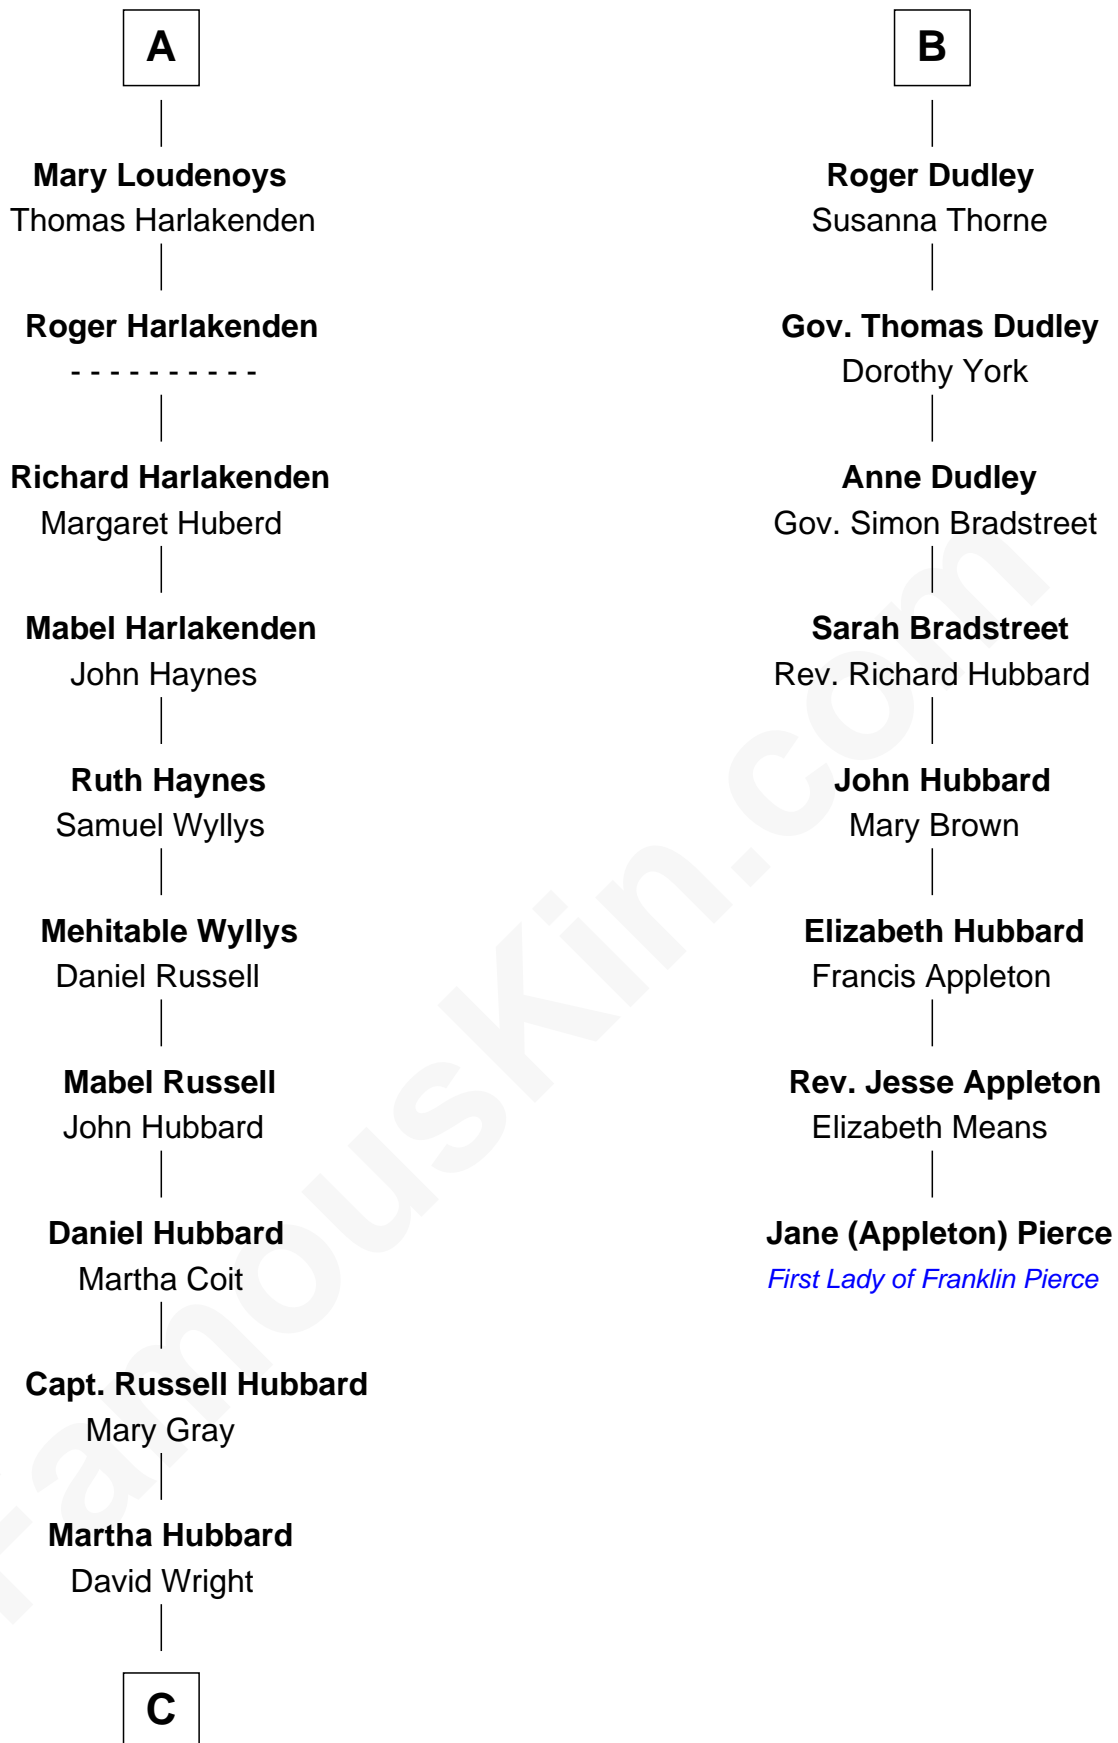

FamousKin.com
Relationship Chart of
Frank Lloyd Wright
American Architect

14th cousin 5 times removed of

Jane (Appleton) Pierce
First Lady of President Franklin Pierce

C

—
Rev. David Wright

Abigail Goddard

—
William Carey Wright

Anna Lloyd Jones

—
Frank Lloyd Wright

American Architect

FamousKin.com