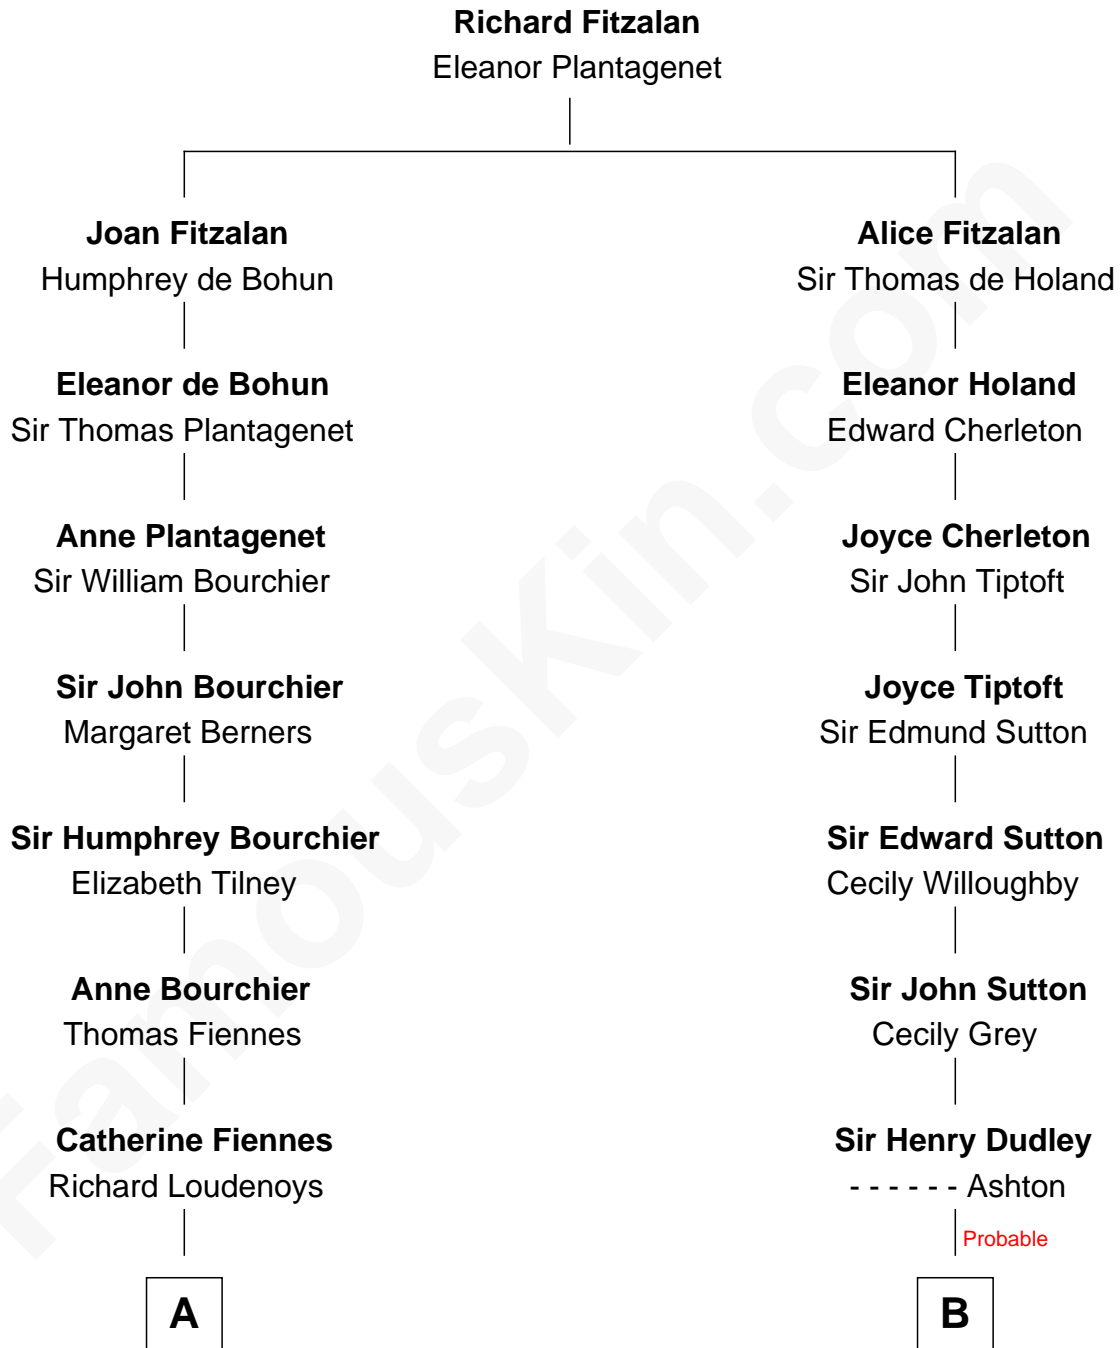

FamousKin.com
Relationship Chart of
Frank Lloyd Wright
American Architect

14th cousin 5 times removed of

Jane (Appleton) Pierce
First Lady of President Franklin Pierce

C

—
Rev. David Wright

Abigail Goddard

—
William Carey Wright

Anna Lloyd Jones

—
Frank Lloyd Wright

American Architect

FamousKin.com