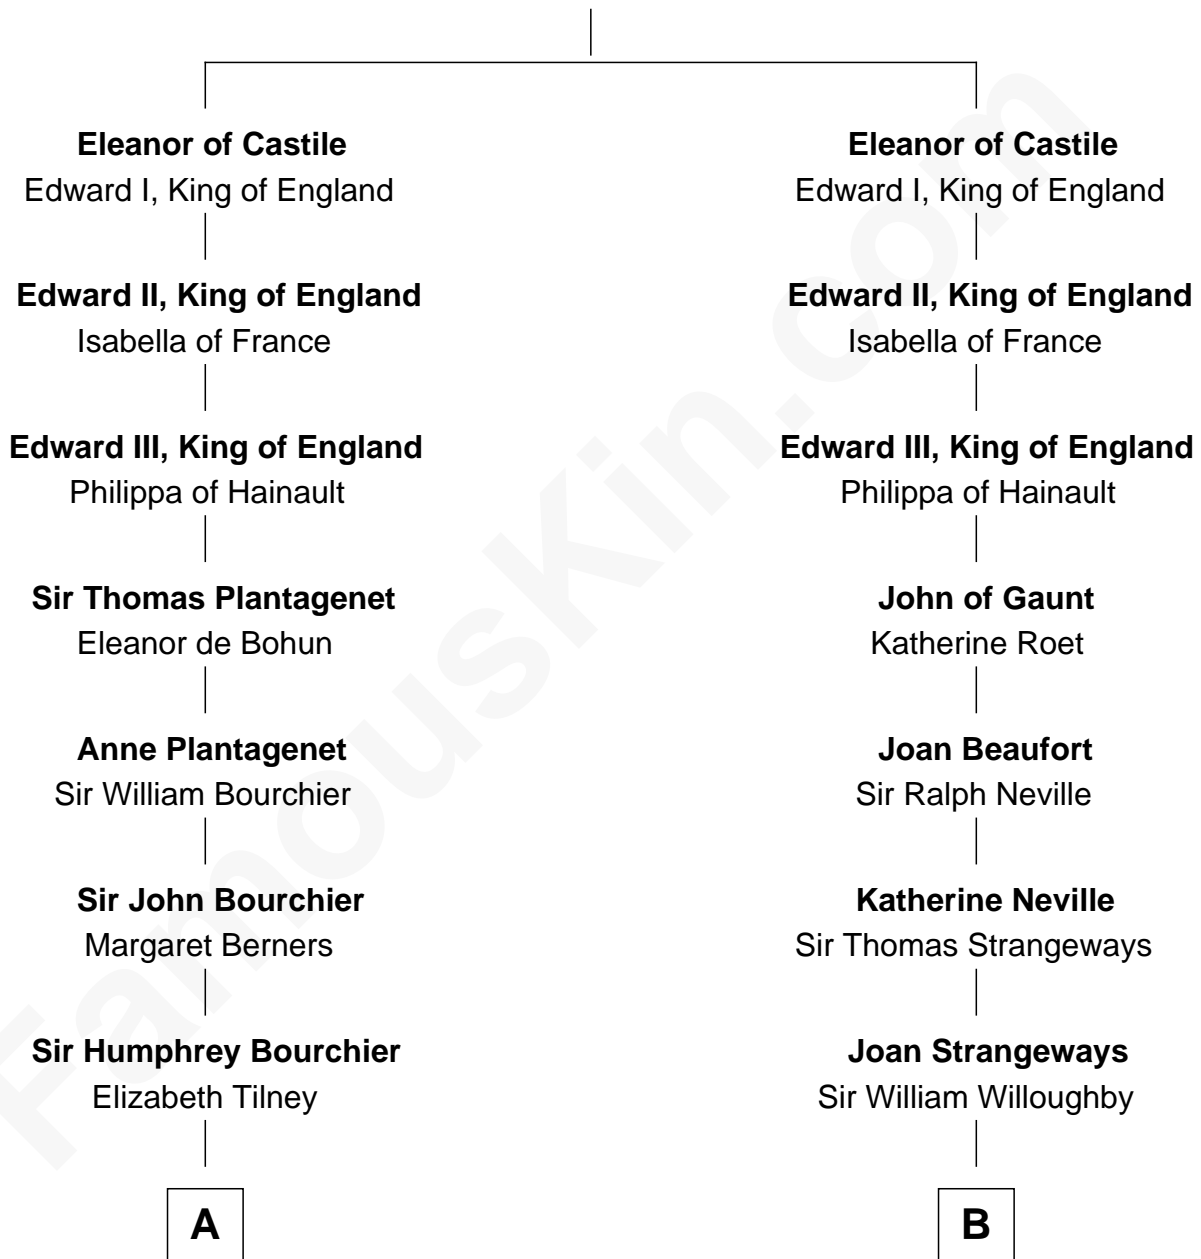

**FamousKin.com**  
**Relationship Chart of**  
**Frank Lloyd Wright**  
*American Architect*

17th cousin 4 times removed of

**Jane (Appleton) Pierce**  
*First Lady of President Franklin Pierce*

**Ferdinand III, King of Castile**  
 Joanna of Ponthieu

FamousKin.com