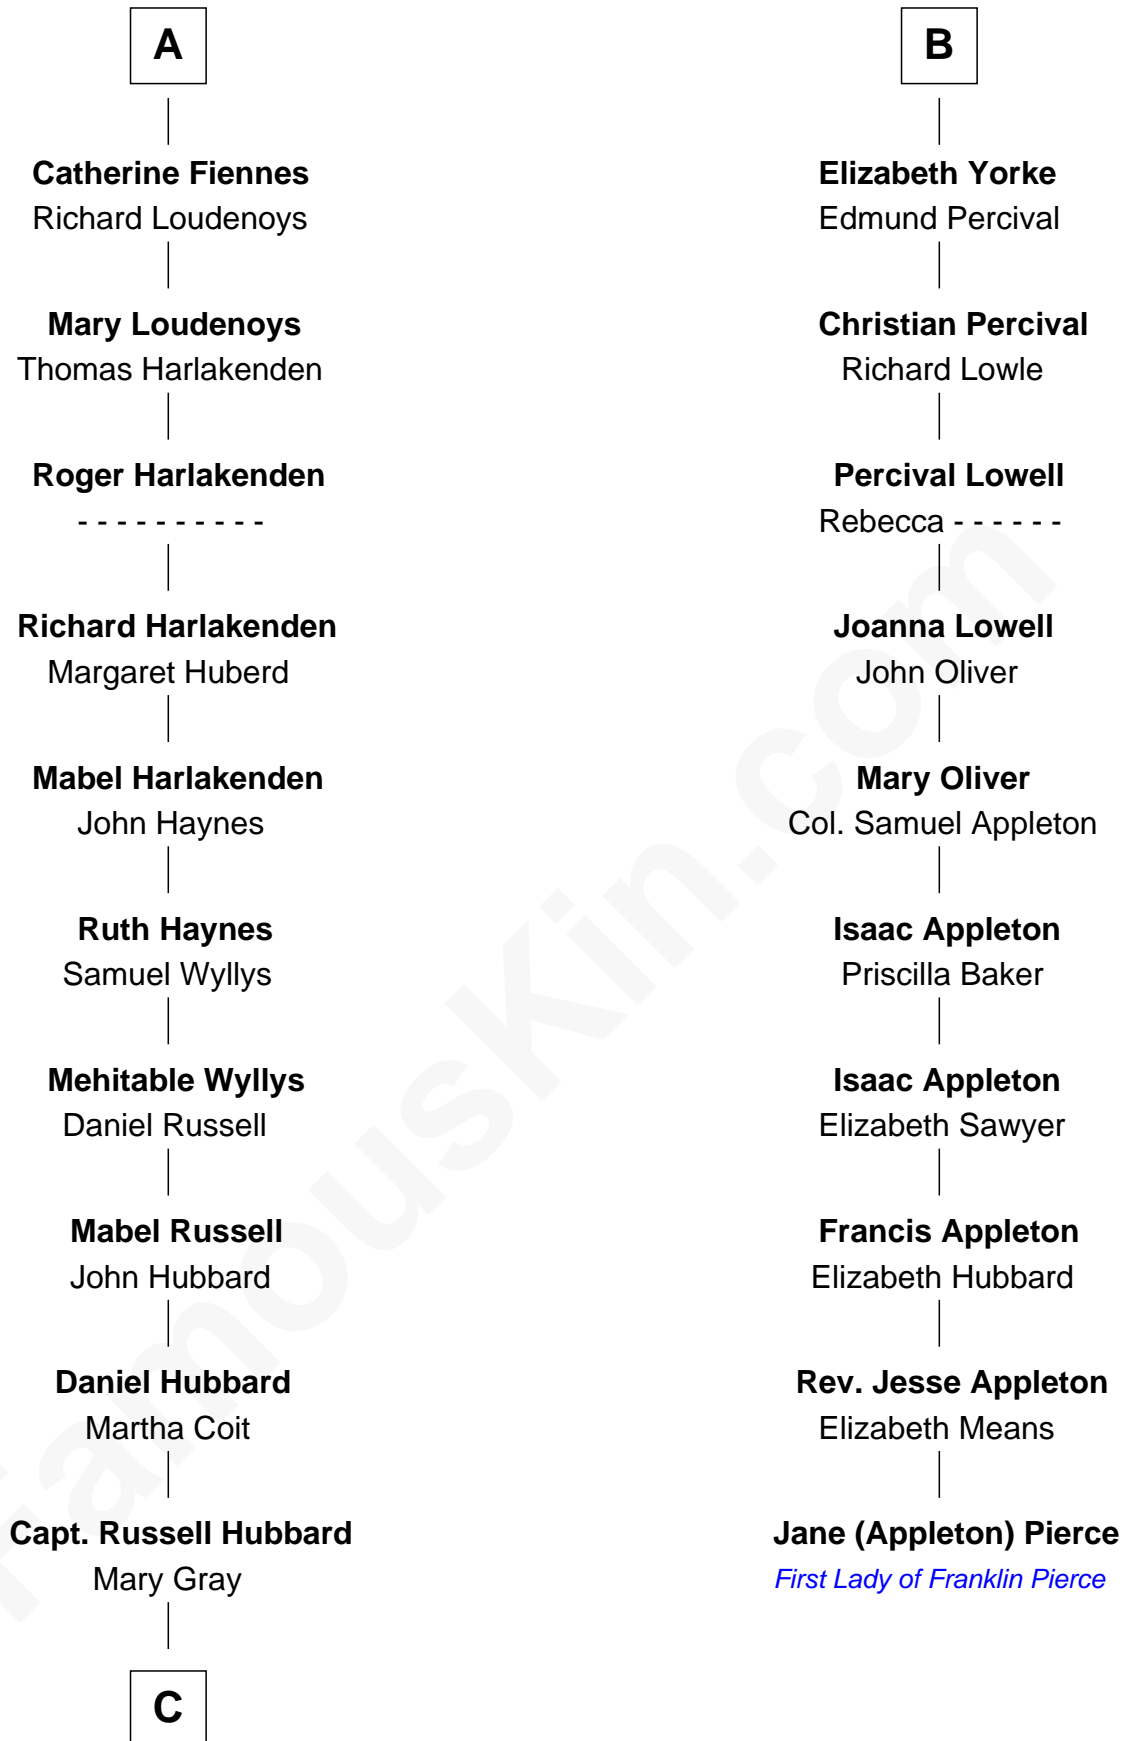

**FamousKin.com**  
**Relationship Chart of**  
**Frank Lloyd Wright**  
*American Architect*

16th cousin 4 times removed of

**Jane (Appleton) Pierce**  
*First Lady of President Franklin Pierce*

**C**

—  
**Martha Hubbard**

David Wright

—  
**Rev. David Wright**

Abigail Goddard

—  
**William Carey Wright**

Anna Lloyd Jones

—  
**Frank Lloyd Wright**

*American Architect*

FamousKin.com