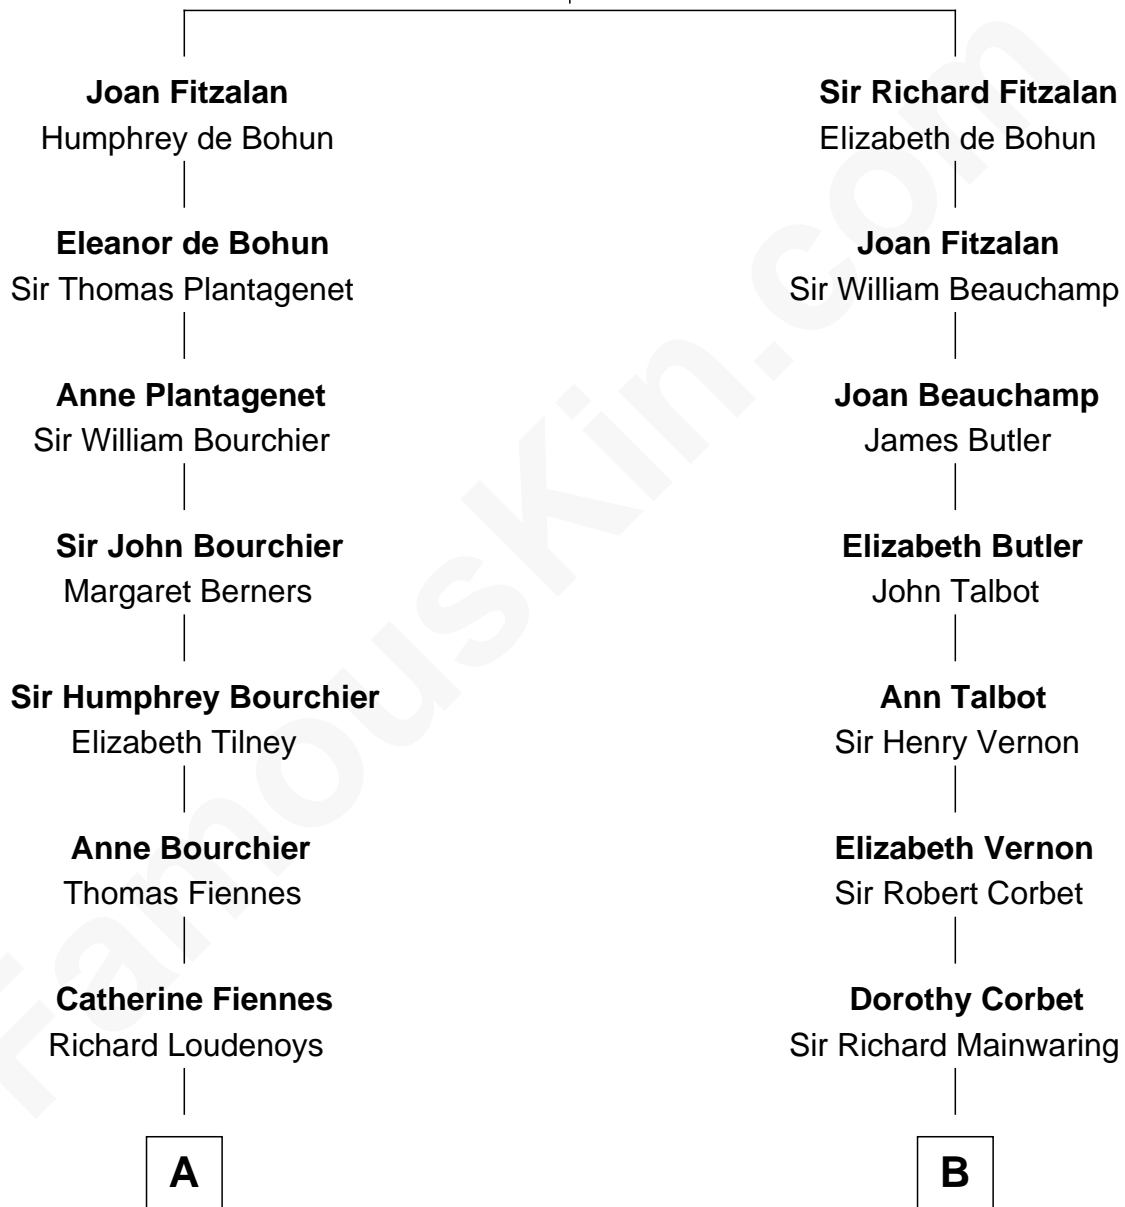

FamousKin.com Relationship Chart of

Frank Lloyd Wright

American Architect

19th cousin of

Henry Sturgis Morgan

Co-Founder of Morgan Stanley

Richard Fitzalan
Eleanor Plantagenet

C