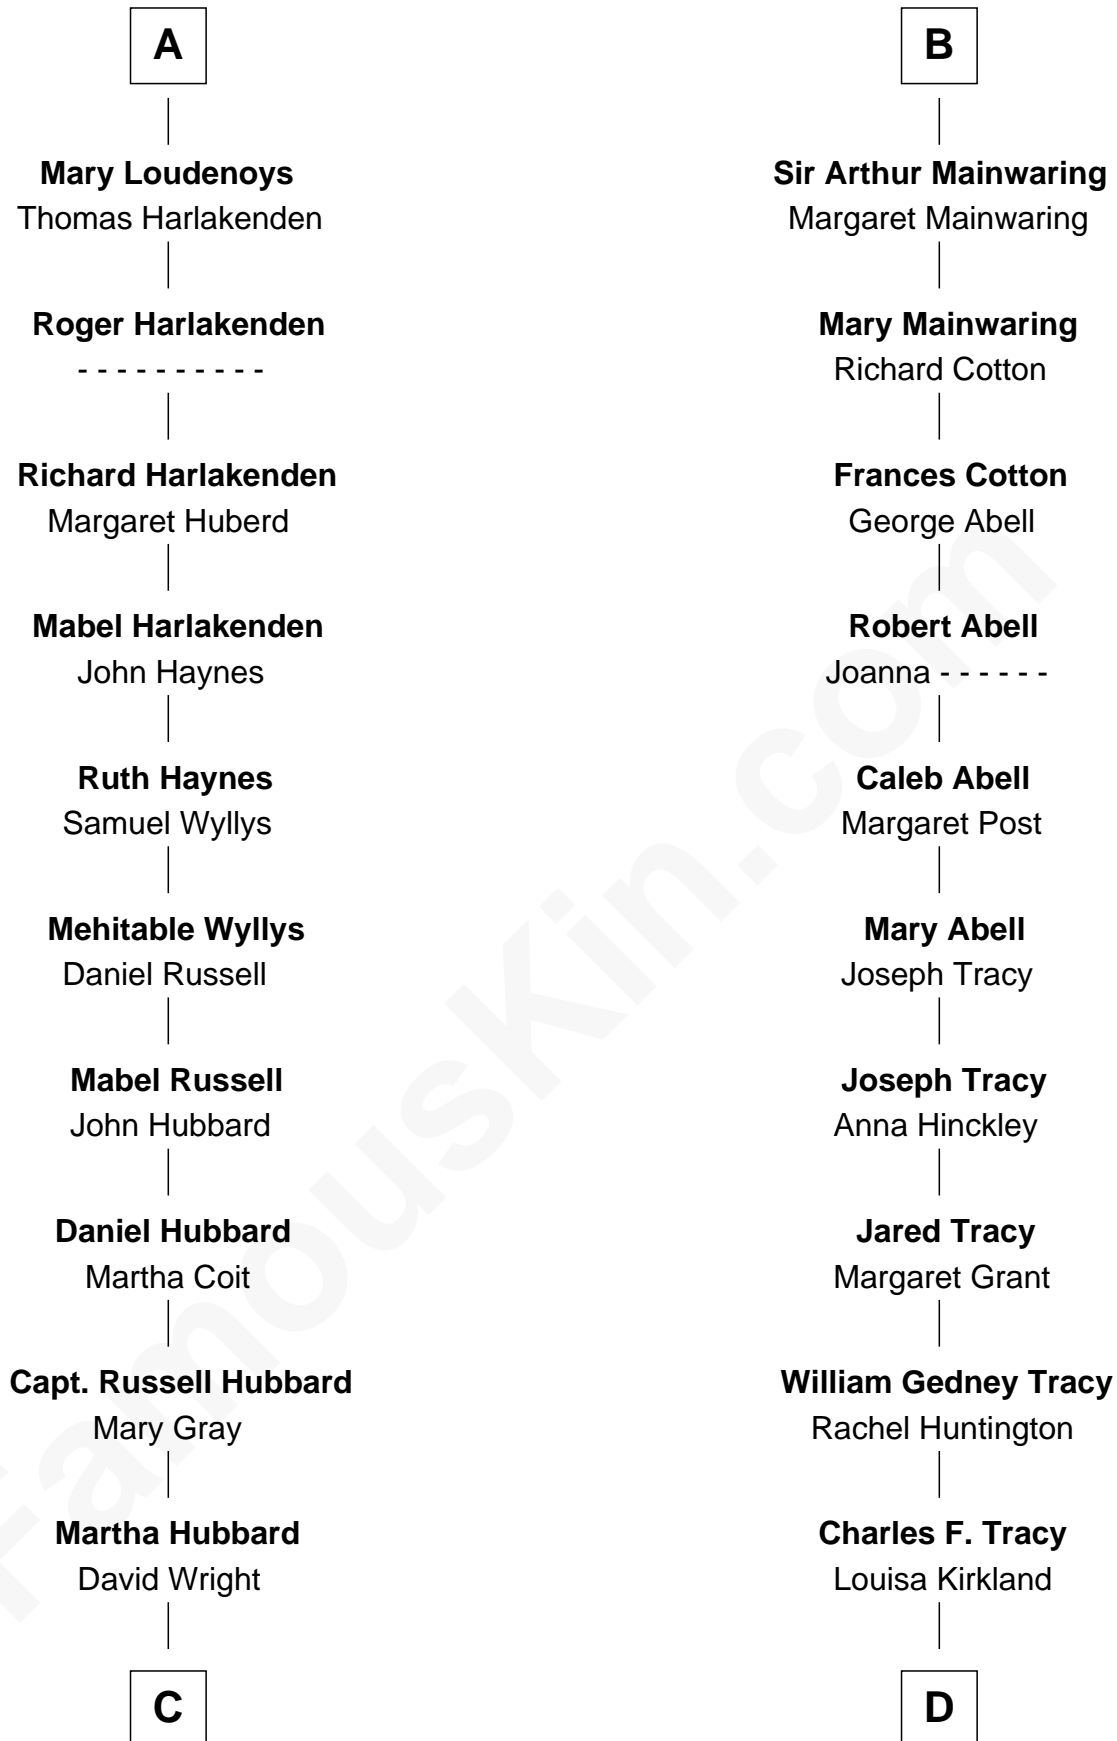

FamousKin.com Relationship Chart of

Frank Lloyd Wright

American Architect

19th cousin of

Henry Sturgis Morgan

Co-Founder of Morgan Stanley

Richard Fitzalan
Eleanor Plantagenet

C