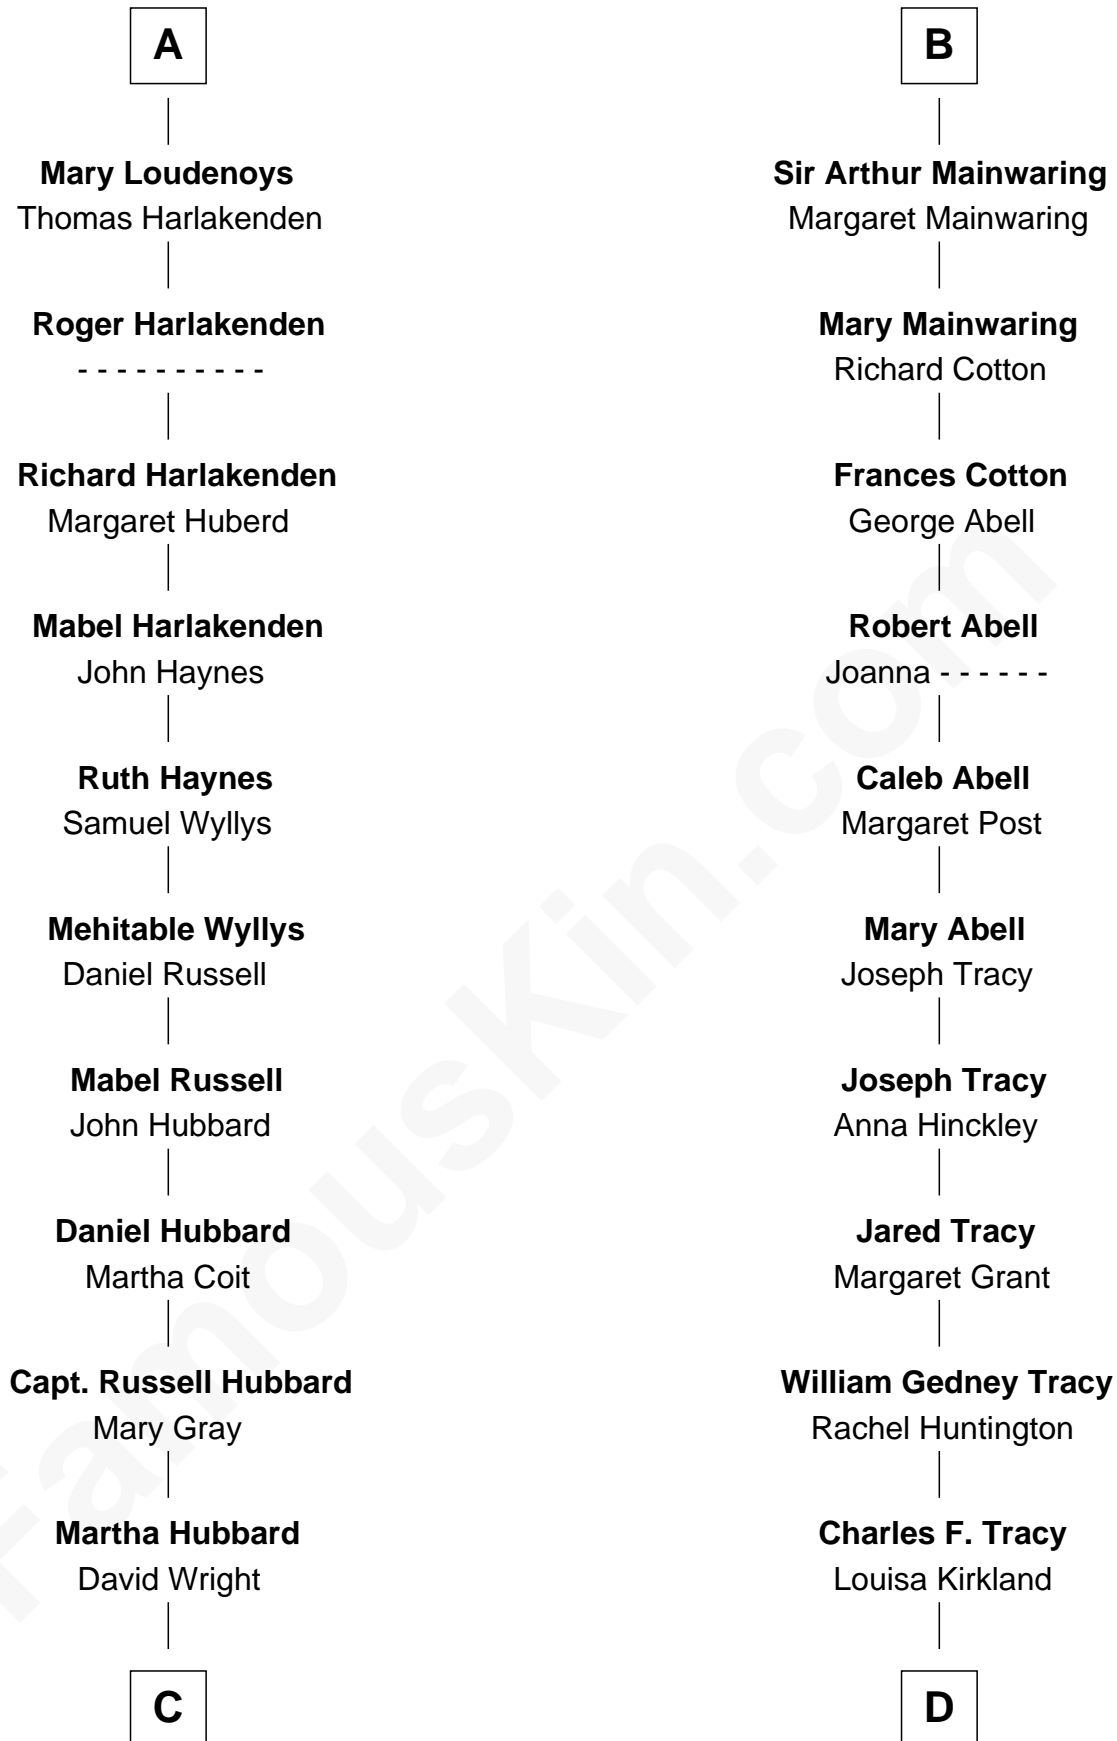

FamousKin.com
Relationship Chart of
Frank Lloyd Wright
American Architect

19th cousin of
Henry Sturgis Morgan
Co-Founder of Morgan Stanley

C

Rev. David Wright

Abigail Goddard

William Carey Wright

Anna Lloyd Jones

Frank Lloyd Wright

American Architect

D

Frances Louisa Tracy

John Pierpont Morgan

John Pierpont Morgan

Jane Norton Grew

Henry Sturgis Morgan