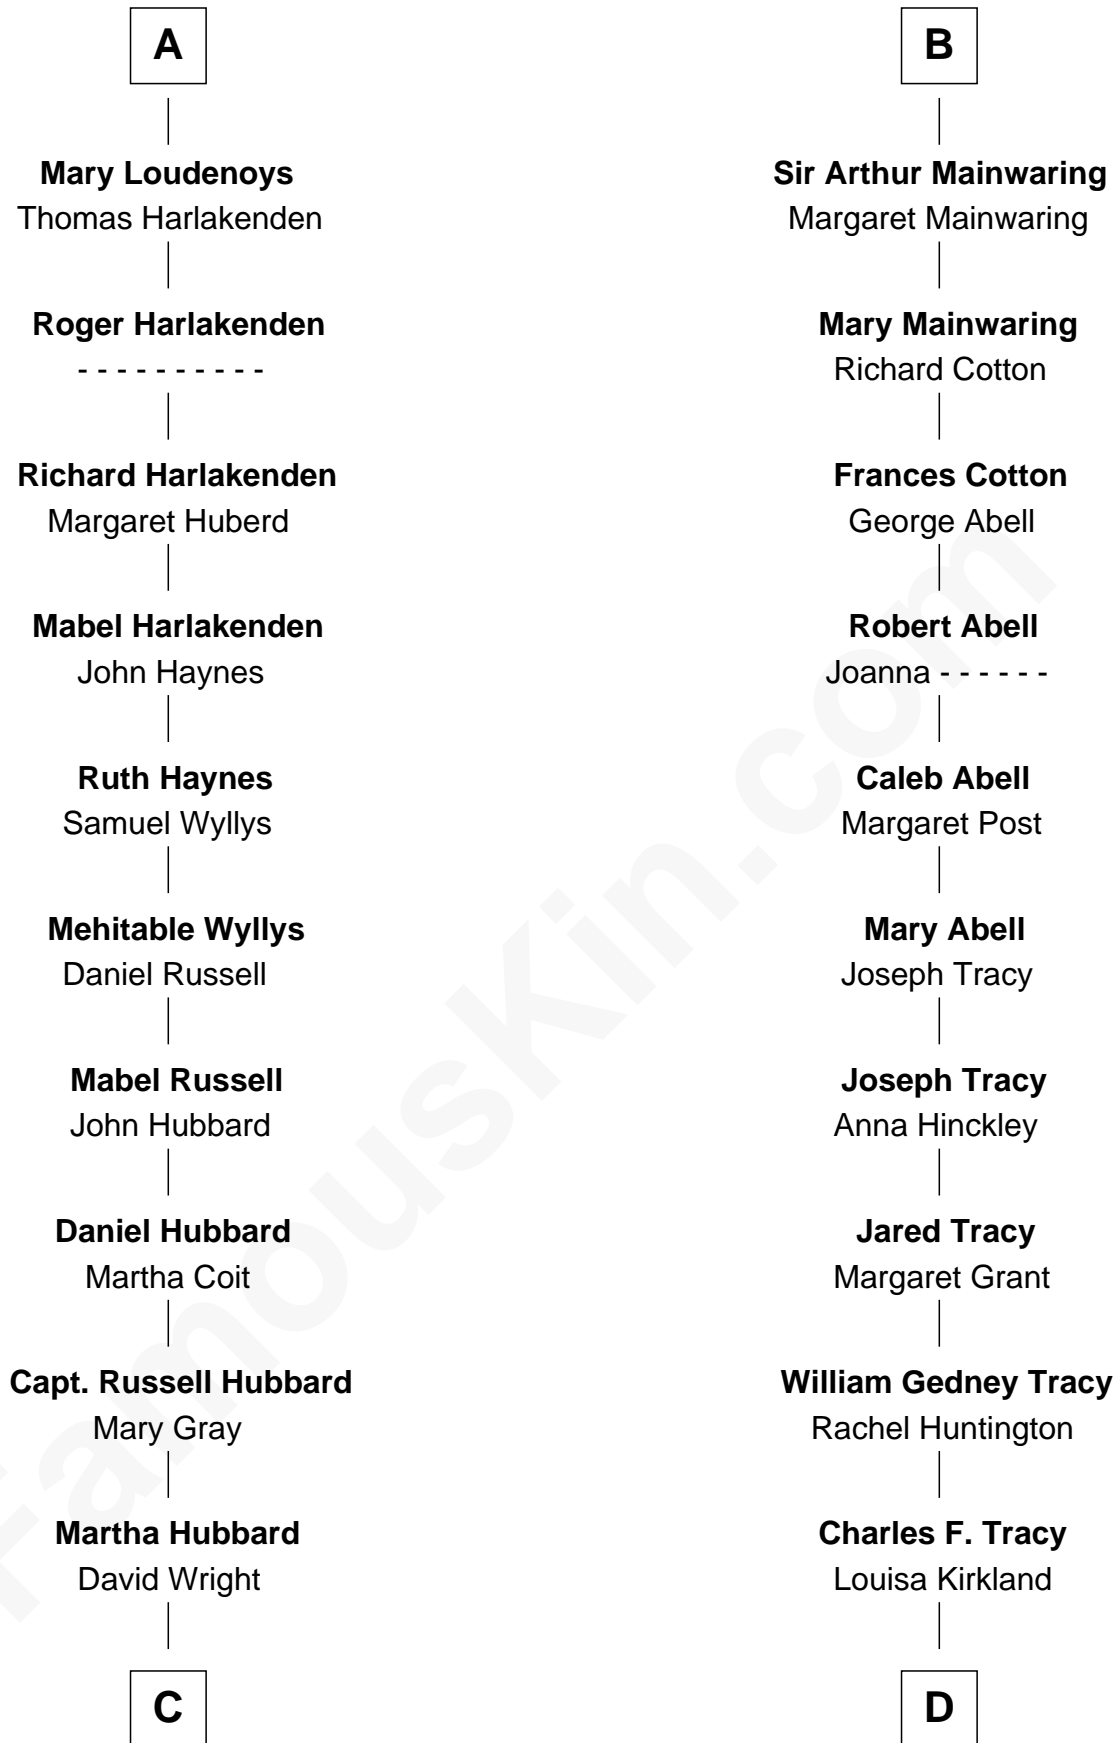

FamousKin.com
Relationship Chart of
Frank Lloyd Wright
American Architect

18th cousin 1 time removed of

J.P. Morgan, Jr.
American Banker and Philanthropist

C

Rev. David Wright
Abigail Goddard

William Carey Wright
Anna Lloyd Jones