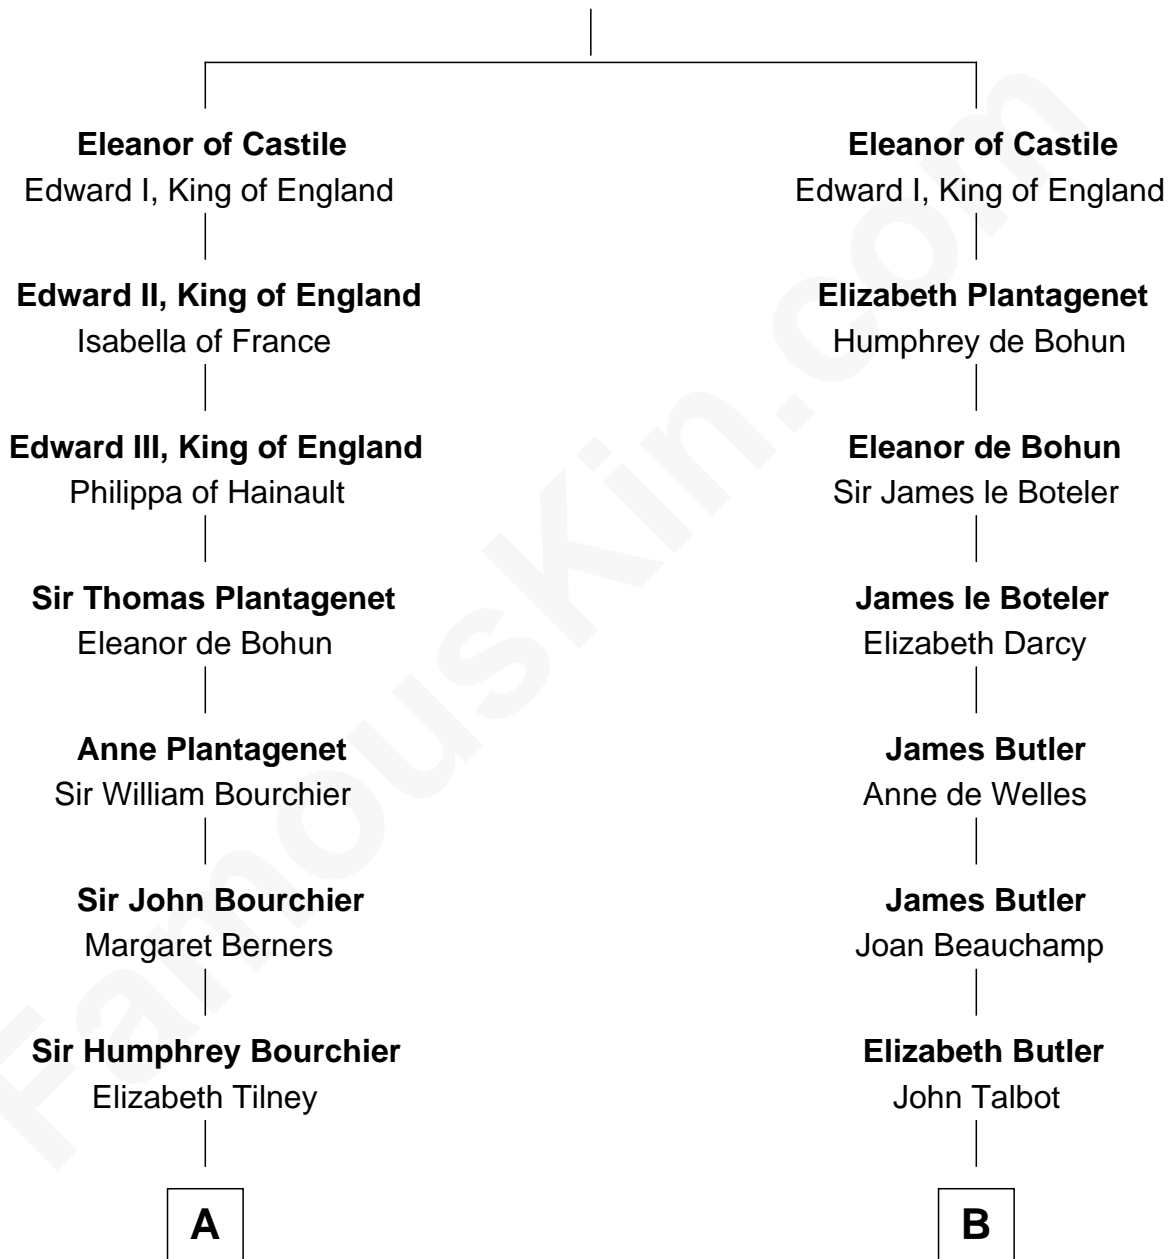

FamousKin.com Relationship Chart of

Frank Lloyd Wright

American Architect

21st cousin of

J.P. Morgan, Jr.

American Banker and Philanthropist

Ferdinand III, King of Castile

Joanna of Ponthieu

C

Capt. Russell Hubbard

Mary Gray

Martha Hubbard

David Wright

Rev. David Wright

Abigail Goddard

William Carey Wright