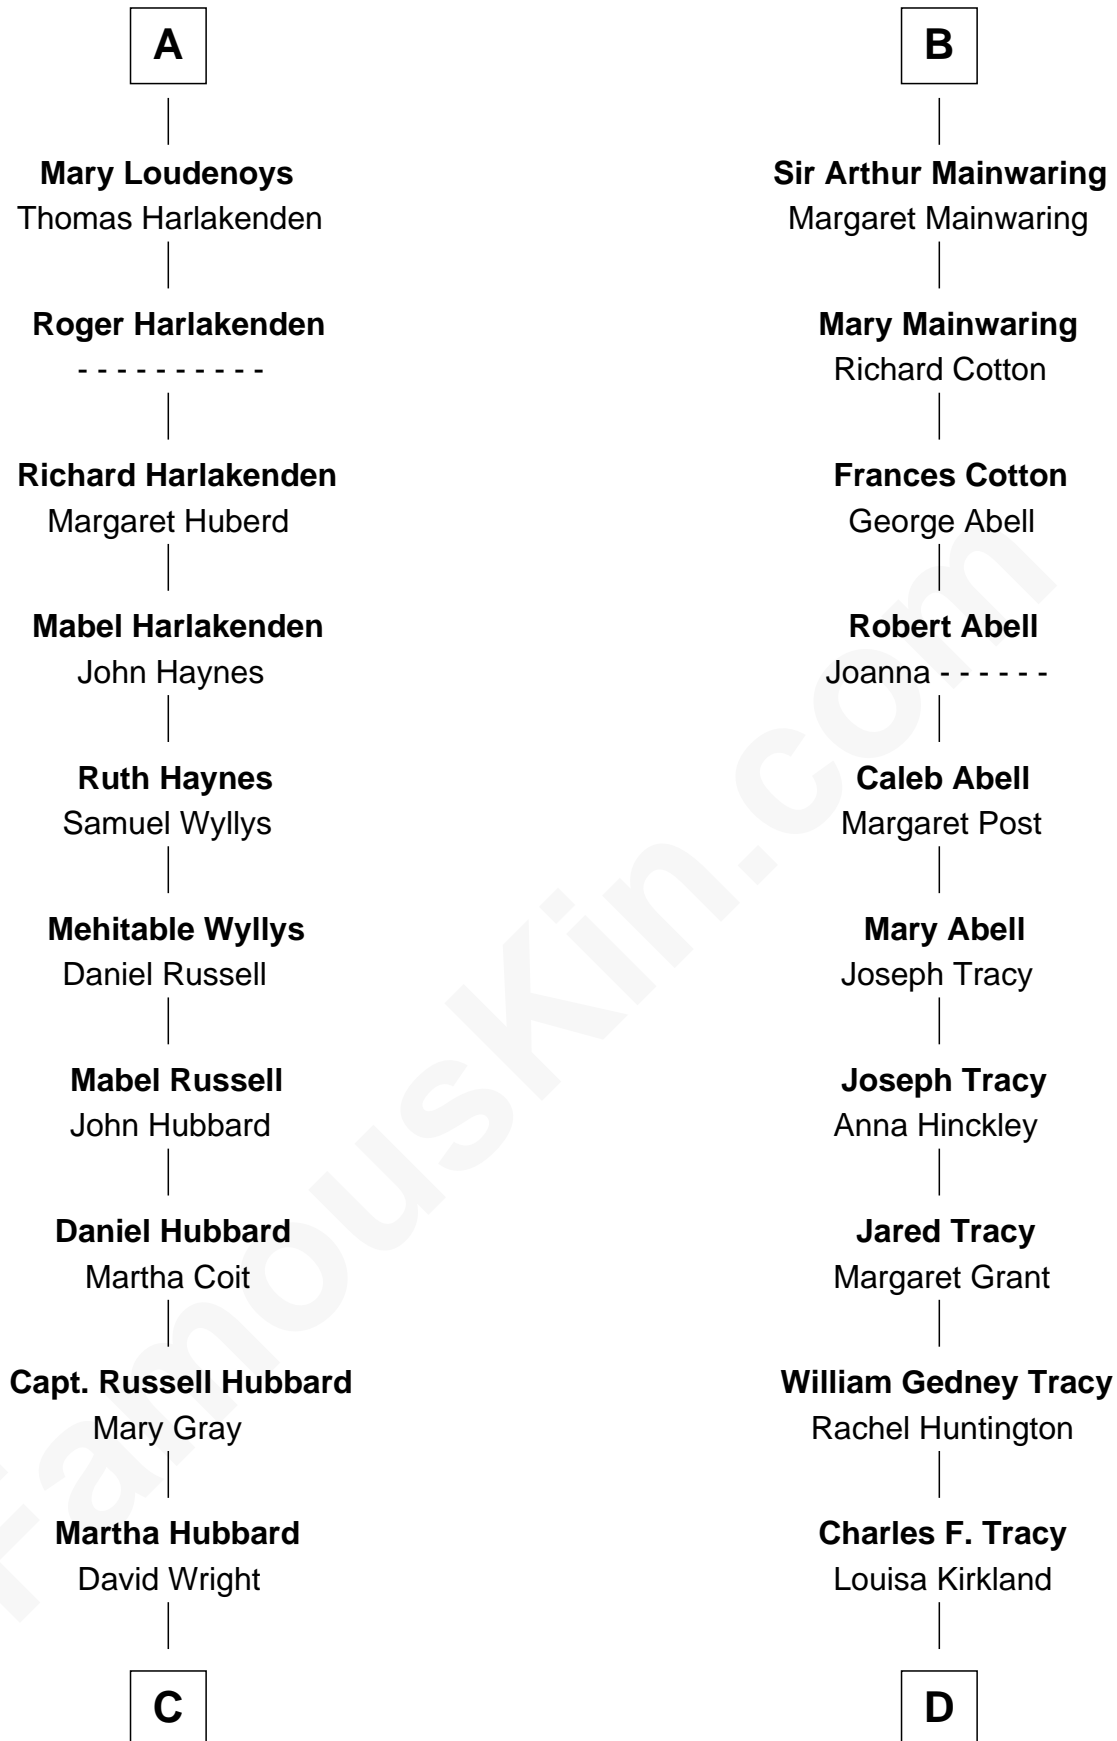

FamousKin.com
Relationship Chart of
Frank Lloyd Wright
American Architect

18th cousin 1 time removed of

J.P. Morgan, Jr.
American Banker and Philanthropist

C

Rev. David Wright
Abigail Goddard

William Carey Wright
Anna Lloyd Jones