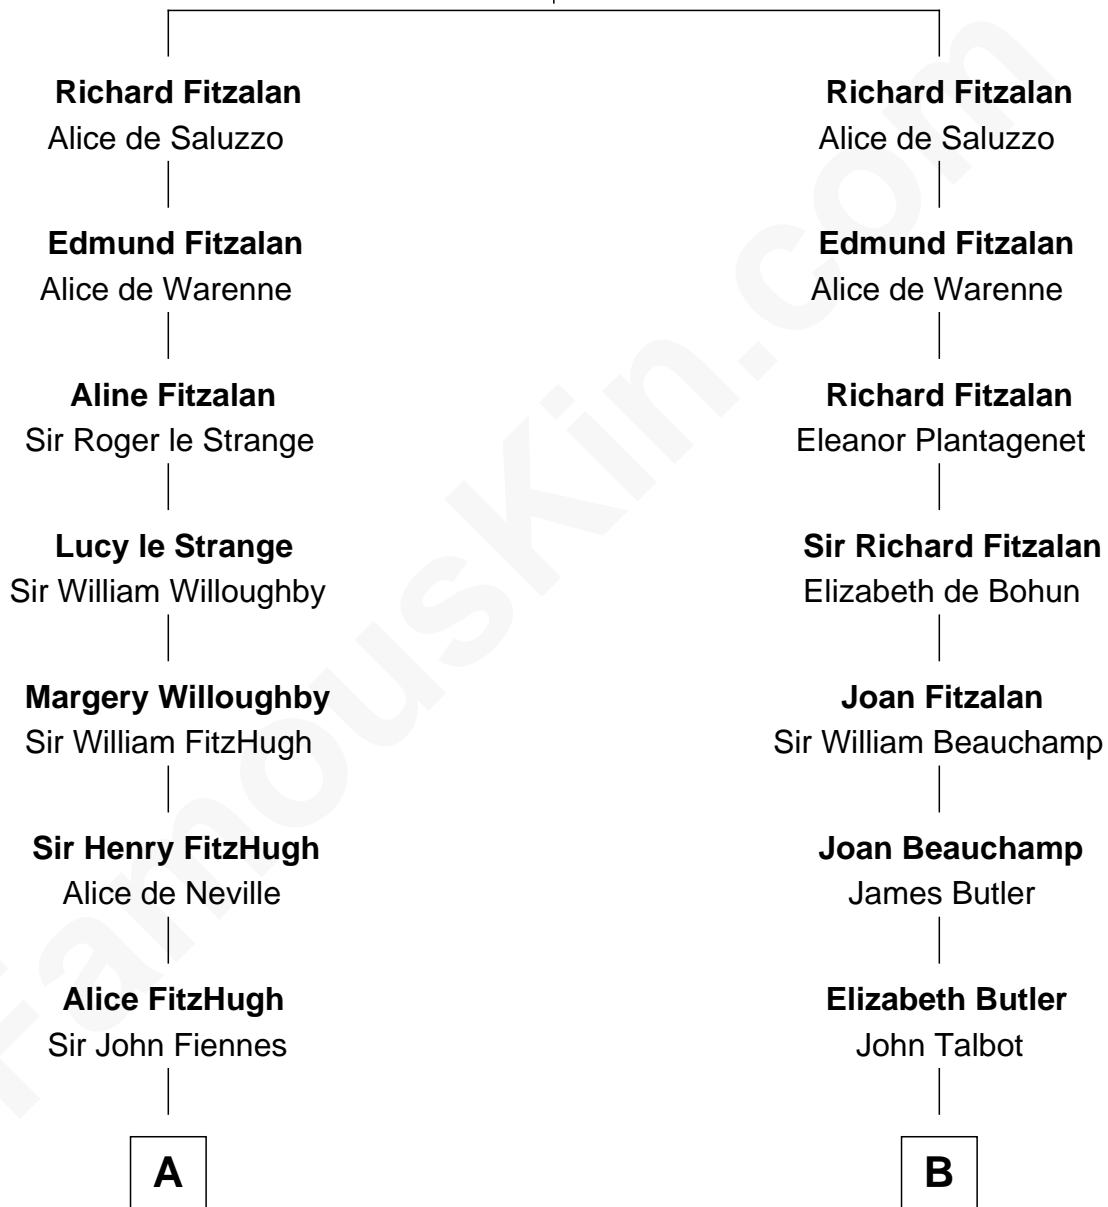

FamousKin.com Relationship Chart of

Frank Lloyd Wright

American Architect

21st cousin of

J.P. Morgan, Jr.

American Banker and Philanthropist

John Fitzalan
Isabel de Mortimer

C

Capt. Russell Hubbard

Mary Gray

Martha Hubbard

David Wright

Rev. David Wright

Abigail Goddard

William Carey Wright

Anna Lloyd Jones