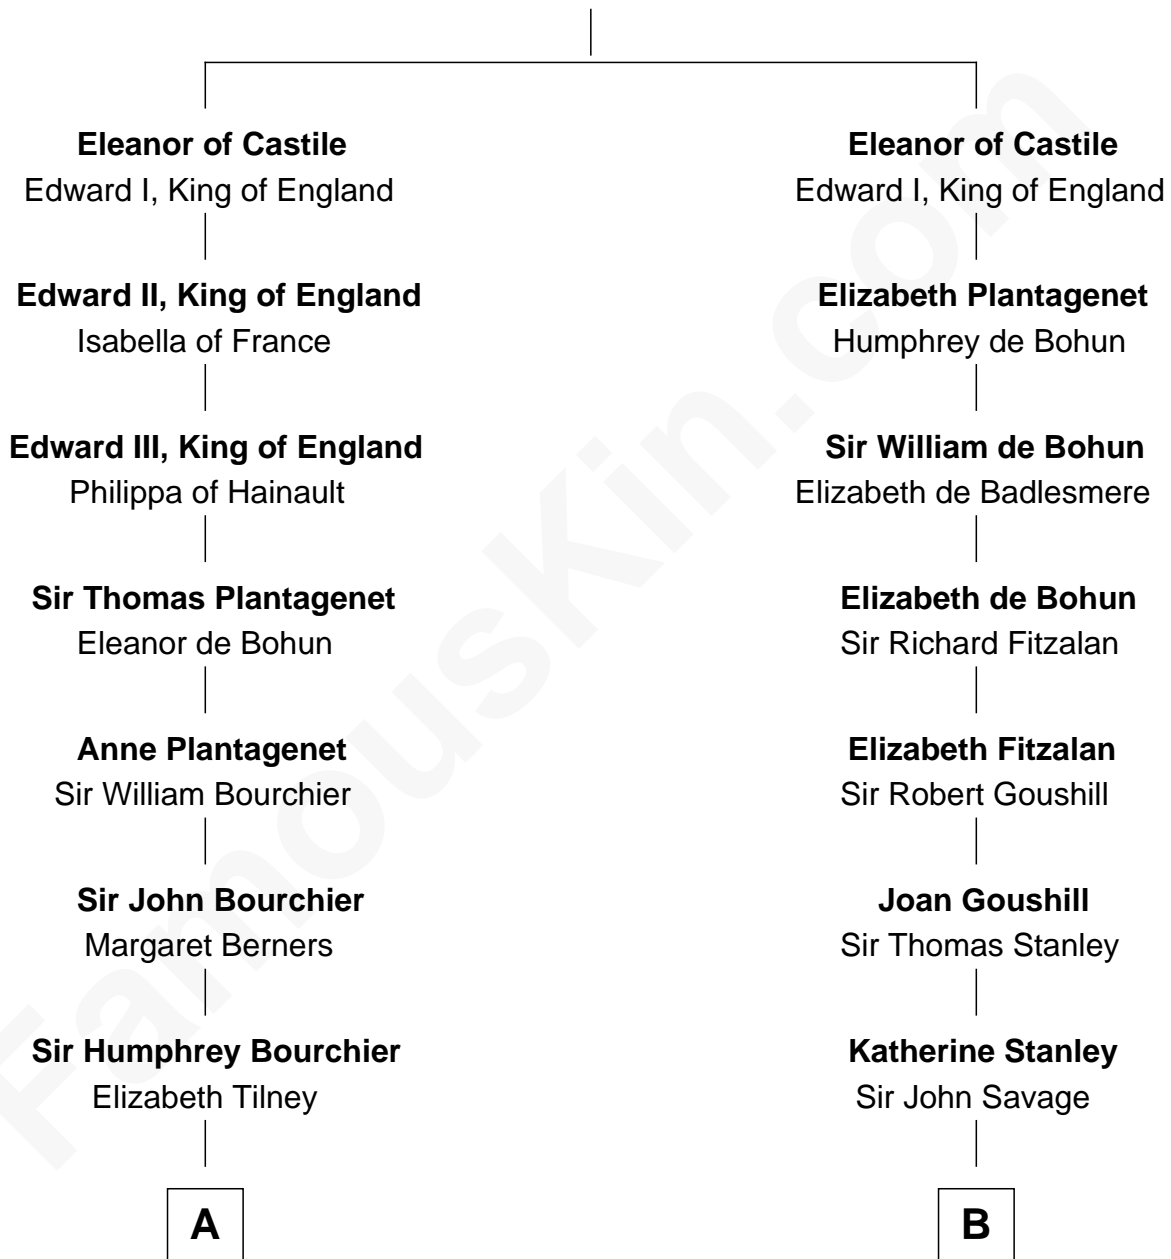

**FamousKin.com**  
**Relationship Chart of**  
**Frank Lloyd Wright**  
*American Architect*

**18th cousin 3 times removed of**  
**Fitzhugh Lee**  
*40th Governor of Virginia*

**Ferdinand III, King of Castile**  
 Joanna of Ponthieu

**C**

**Capt. Russell Hubbard**

Mary Gray

**Martha Hubbard**

David Wright

**Rev. David Wright**

Abigail Goddard

**William Carey Wright**

Anna Lloyd Jones

**Frank Lloyd Wright**

*American Architect*

**D**

**Sydney Smith Lee**

Anna Maria Mason

**Fitzhugh Lee**

*40th Governor of Virginia*