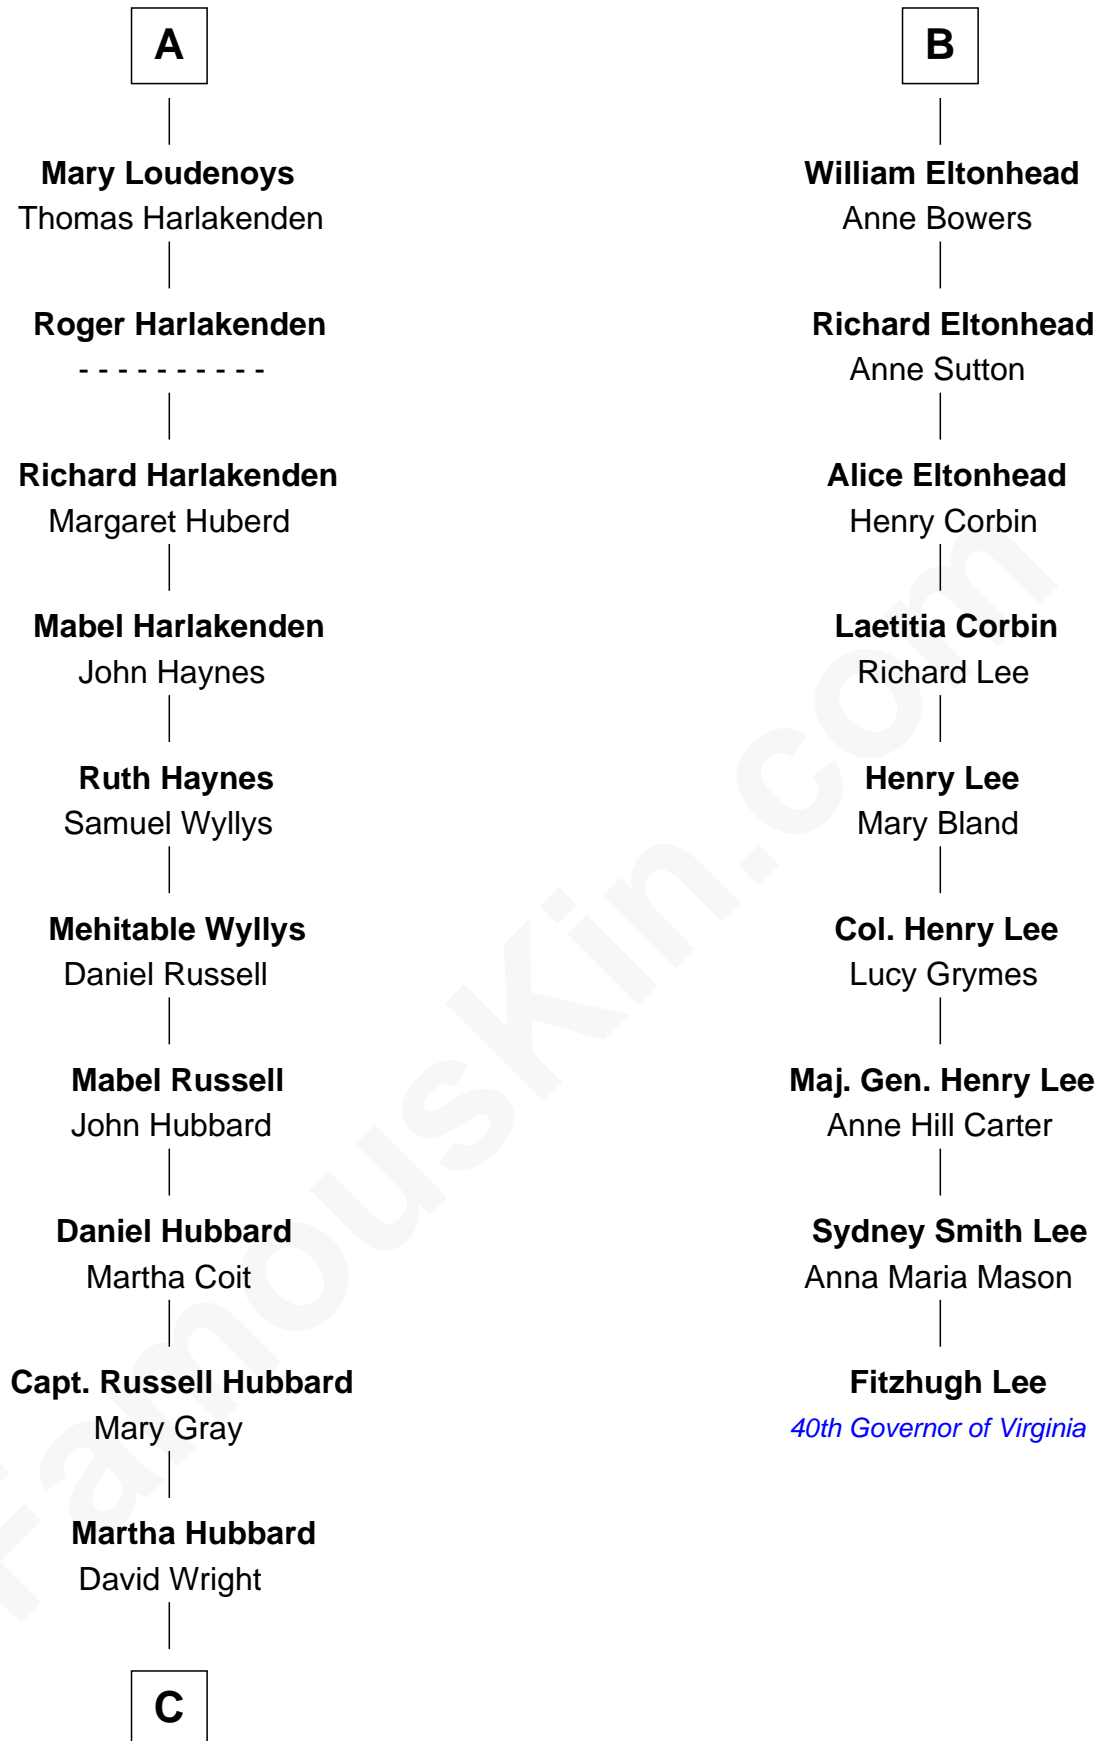

FamousKin.com
Relationship Chart of
Frank Lloyd Wright
American Architect

15th cousin 4 times removed of
Fitzhugh Lee
40th Governor of Virginia

Sir William de Bohun
 Elizabeth de Badlesmere

C

—
Rev. David Wright

Abigail Goddard

—
William Carey Wright

Anna Lloyd Jones

—
Frank Lloyd Wright

American Architect

FamousKin.com