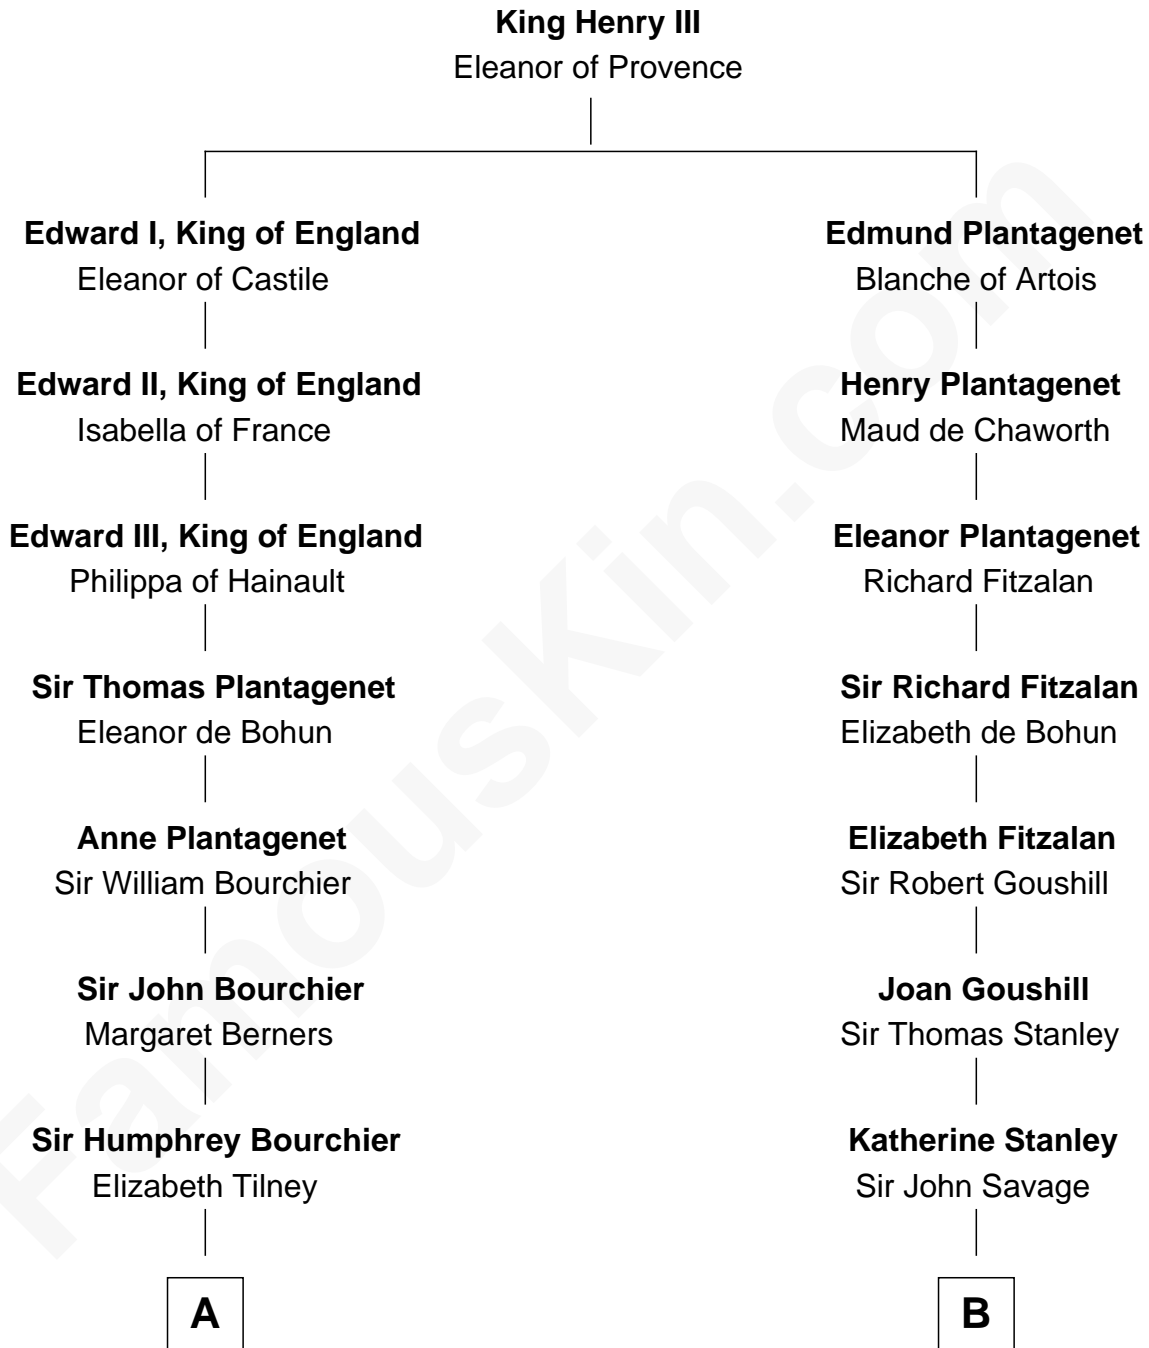

FamousKin.com
Relationship Chart of
Frank Lloyd Wright
American Architect

16th cousin 5 times removed of
Thomas Sim Lee
2nd and 7th Governor of Maryland

FamousKin.com