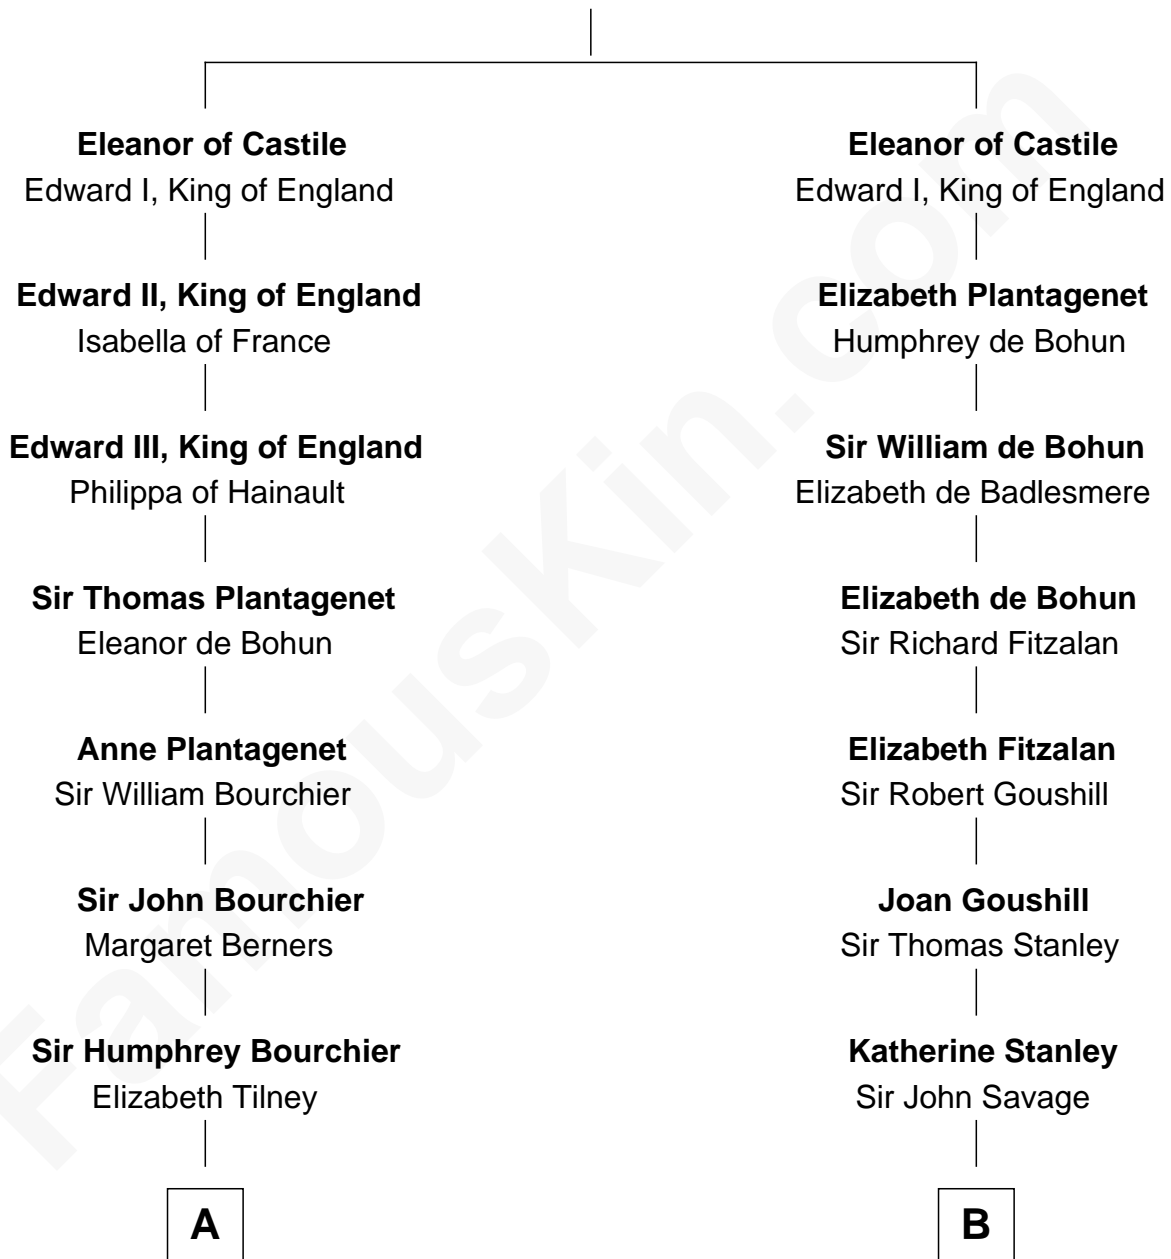

FamousKin.com
Relationship Chart of
Frank Lloyd Wright
American Architect

16th cousin 5 times removed of

Thomas Sim Lee
2nd and 7th Governor of Maryland

Ferdinand III, King of Castile
 Joanna of Ponthieu

FamousKin.com