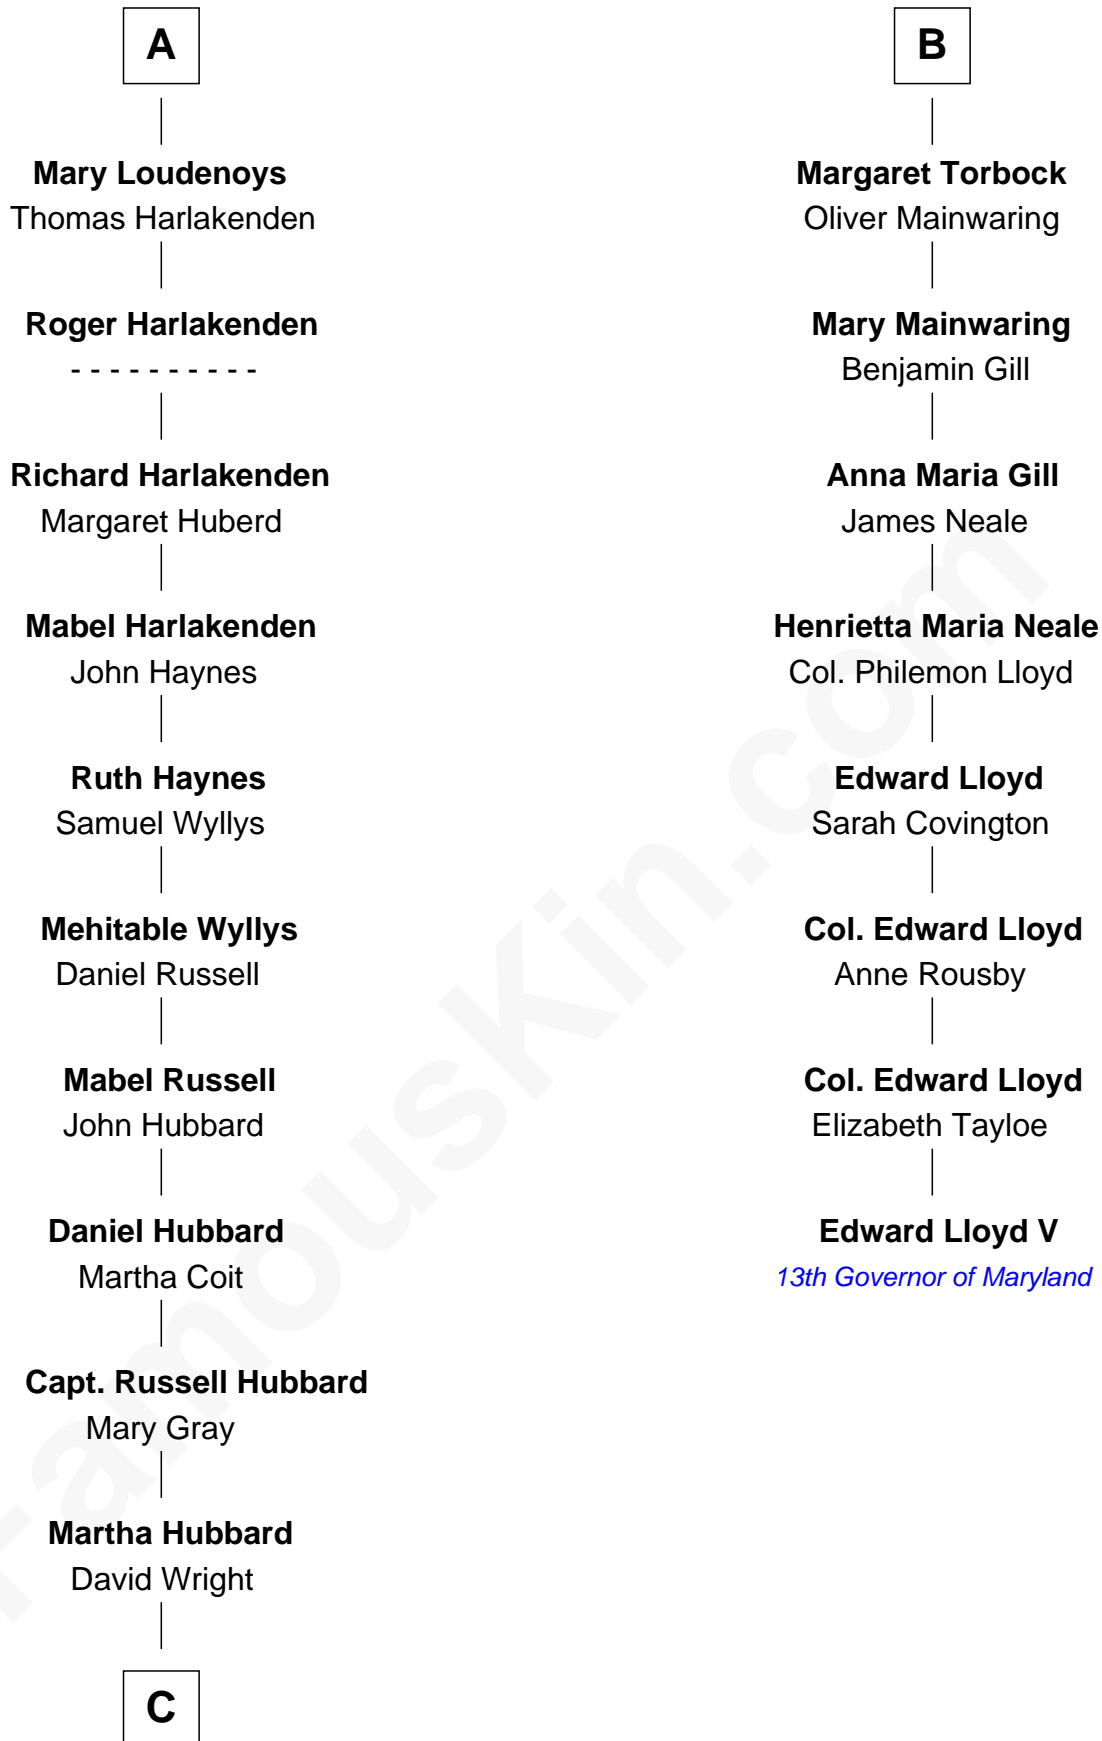

**FamousKin.com**  
**Relationship Chart of**  
**Frank Lloyd Wright**  
*American Architect*

**14th cousin 5 times removed of**  
**Edward Lloyd V**  
*13th Governor of Maryland*

**C**

—  
**Rev. David Wright**

Abigail Goddard

—  
**William Carey Wright**

Anna Lloyd Jones

—  
**Frank Lloyd Wright**

*American Architect*

FamousKin.com