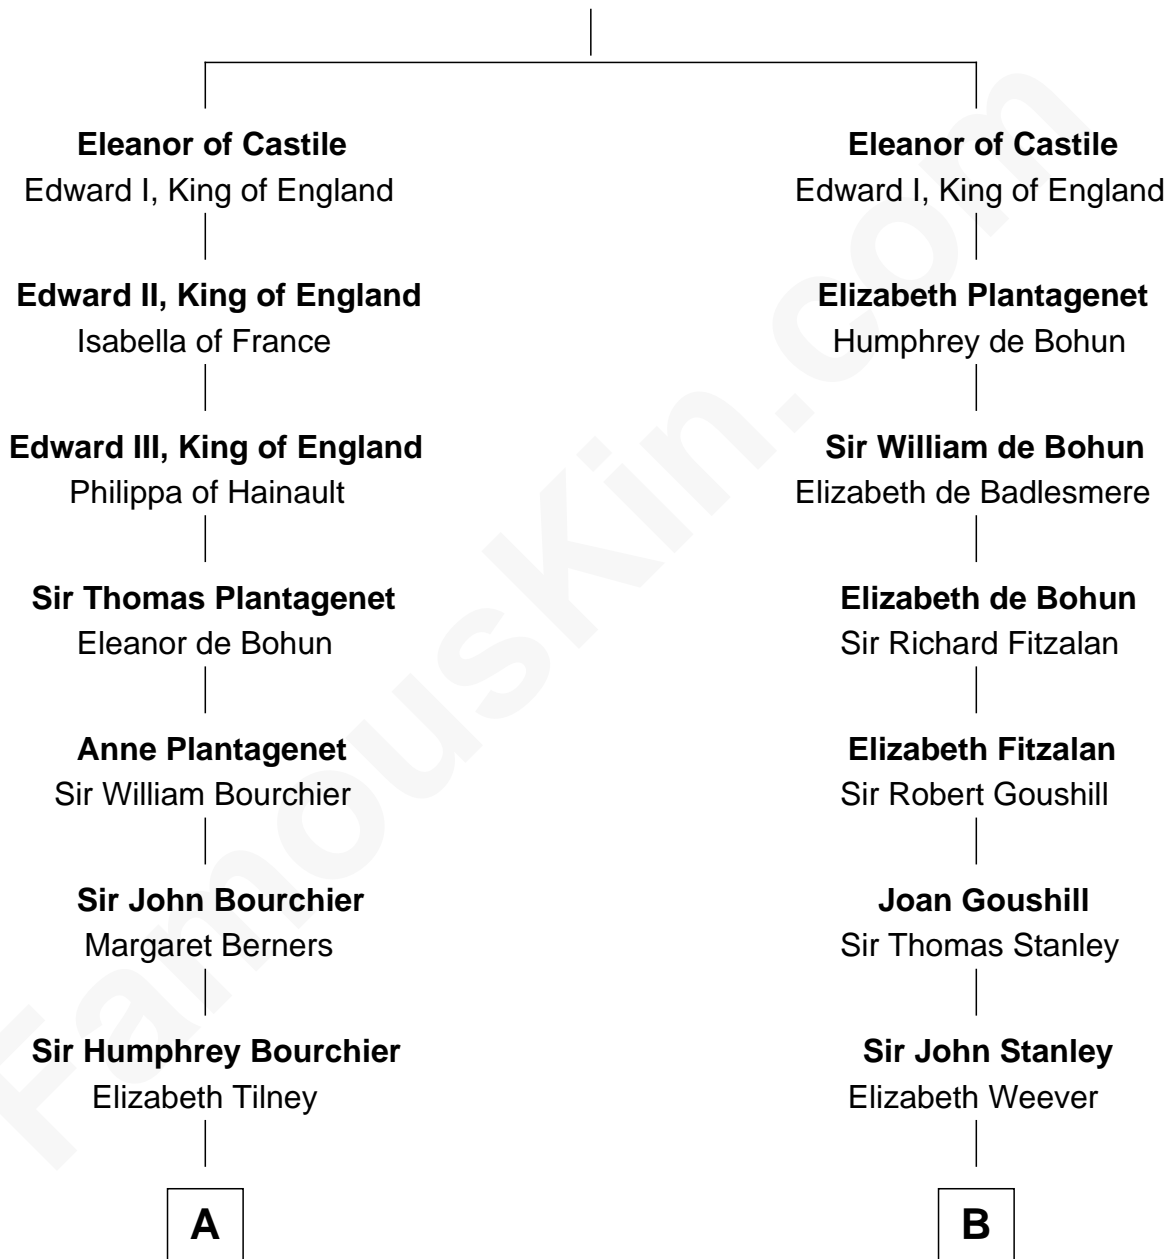

FamousKin.com
Relationship Chart of
Frank Lloyd Wright
American Architect

17th cousin 4 times removed of

Edward Lloyd V
13th Governor of Maryland

Ferdinand III, King of Castile
 Joanna of Ponthieu

FamousKin.com