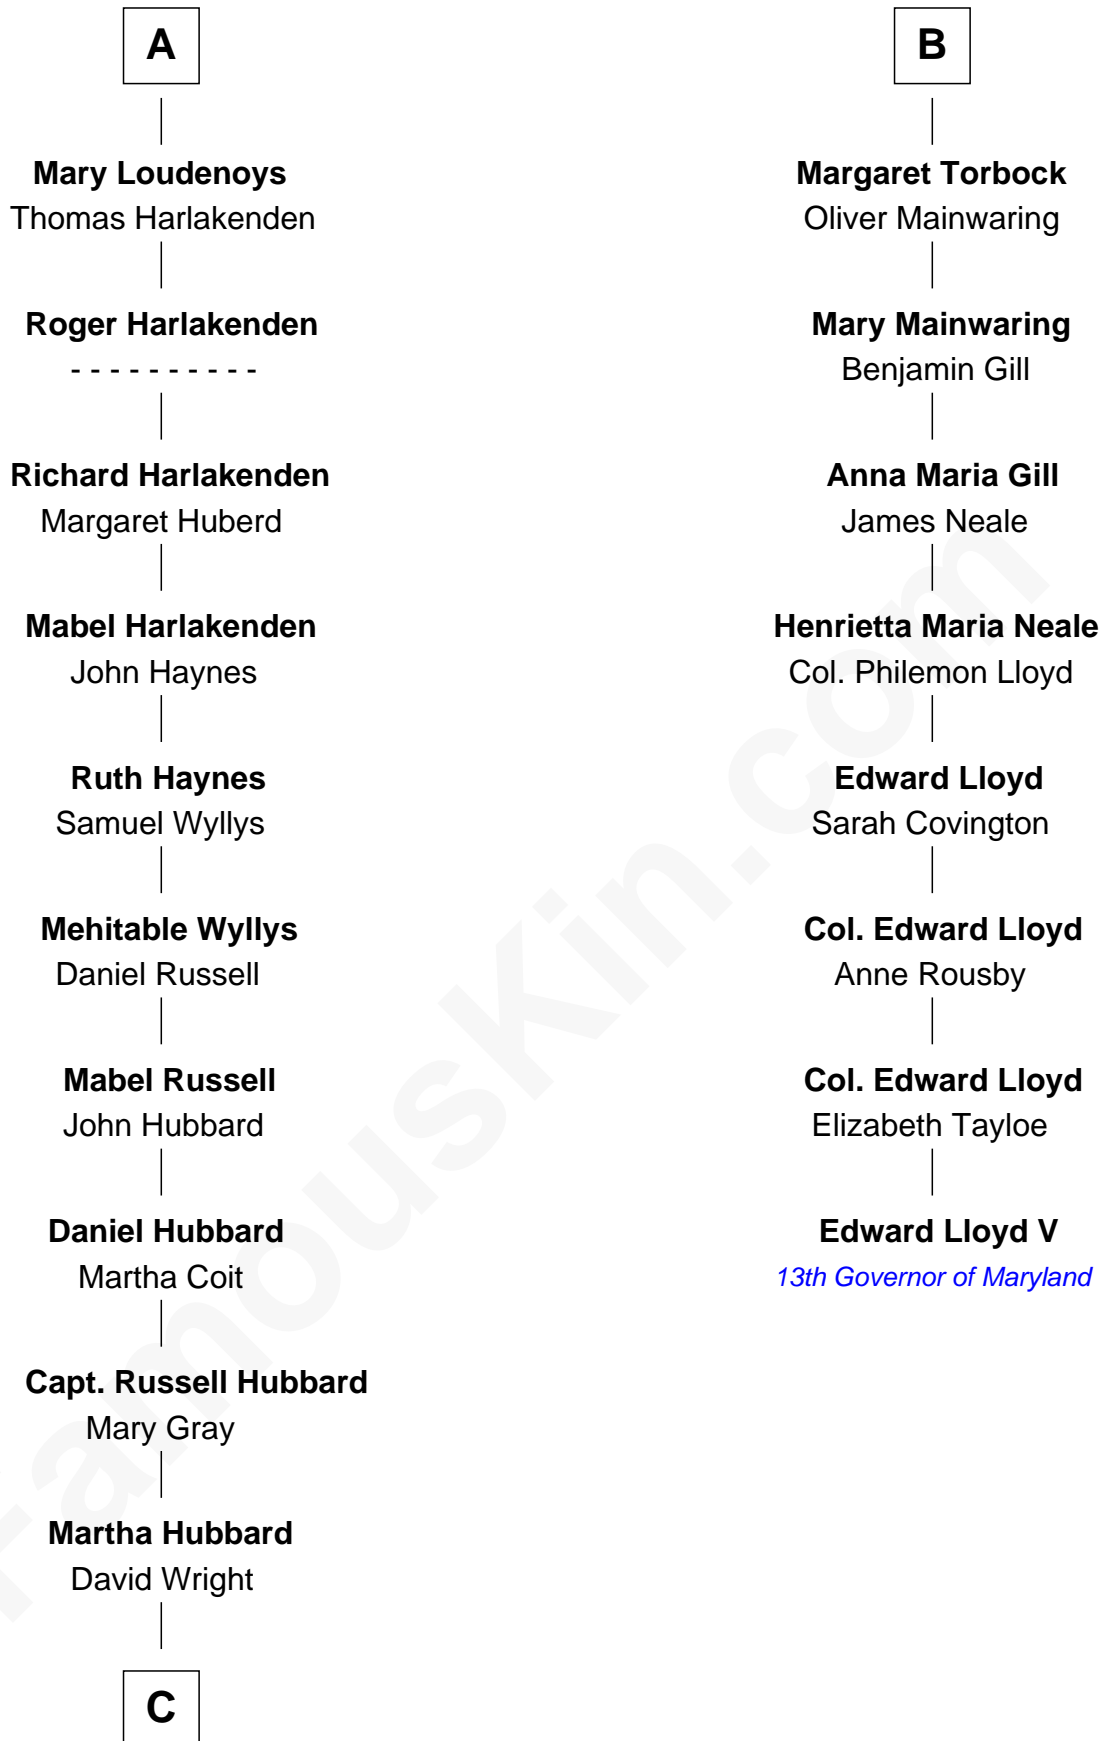

FamousKin.com
Relationship Chart of
Frank Lloyd Wright
American Architect

14th cousin 5 times removed of
Edward Lloyd V
13th Governor of Maryland

Sir William de Bohun
 Elizabeth de Badlesmere

C

—
Rev. David Wright

Abigail Goddard

—
William Carey Wright

Anna Lloyd Jones

—
Frank Lloyd Wright

American Architect

FamousKin.com