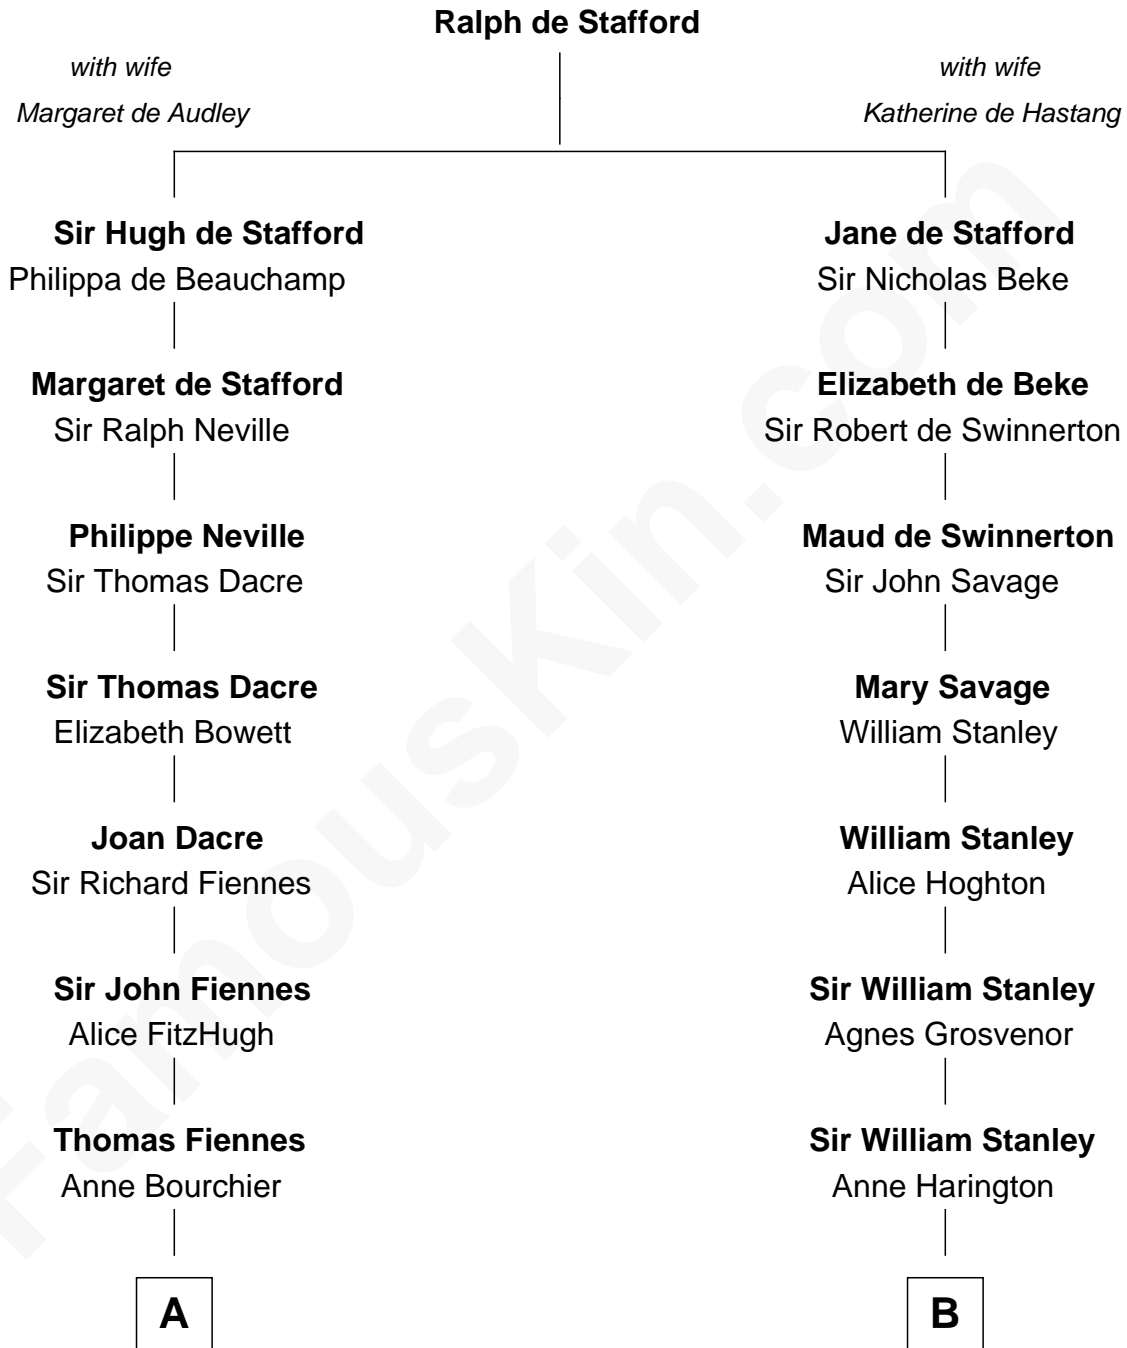

FamousKin.com
Relationship Chart of
Frank Lloyd Wright
American Architect

17th cousin 3 times removed of
Henry Lloyd
40th Governor of Maryland

C

—
Martha Hubbard

David Wright

—
Rev. David Wright

Abigail Goddard

—
William Carey Wright

Anna Lloyd Jones

—
Frank Lloyd Wright

American Architect

FamousKin.com