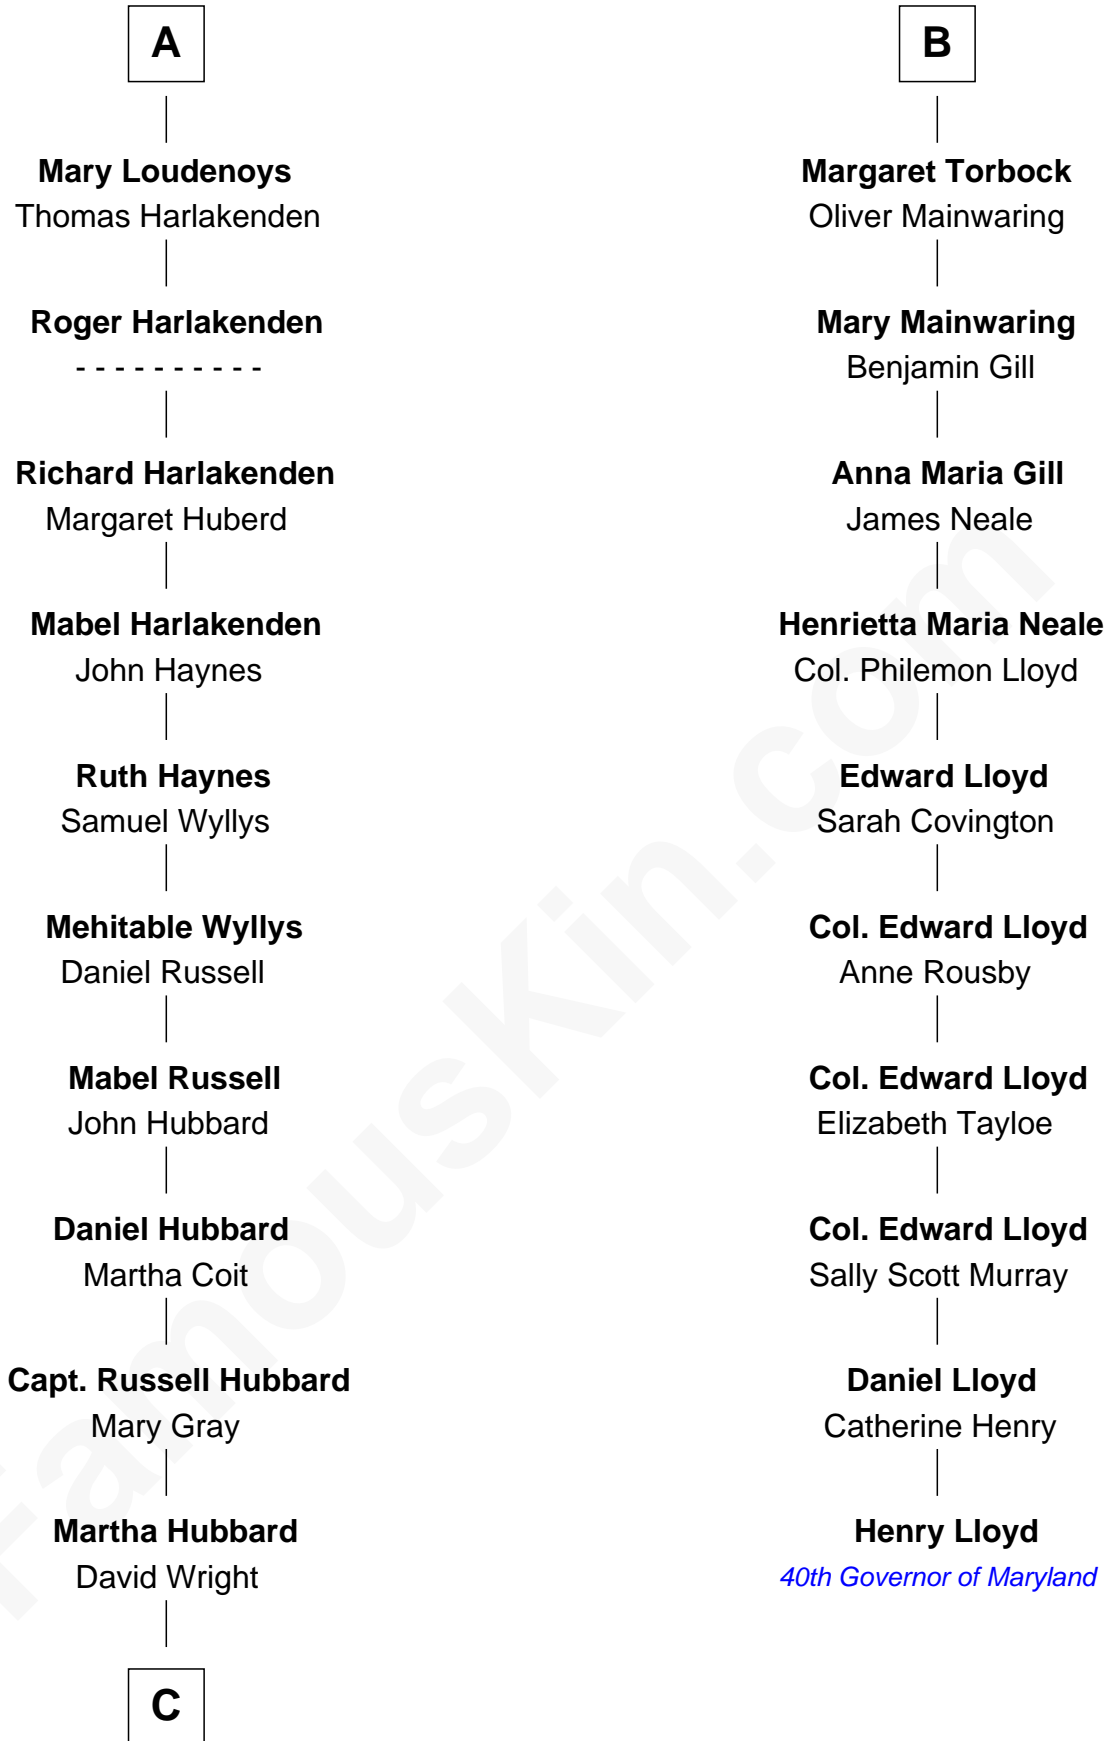

FamousKin.com
Relationship Chart of
Frank Lloyd Wright
American Architect

16th cousin 3 times removed of
Henry Lloyd
40th Governor of Maryland

C

—
Rev. David Wright

Abigail Goddard

—
William Carey Wright

Anna Lloyd Jones

—
Frank Lloyd Wright

American Architect

FamousKin.com