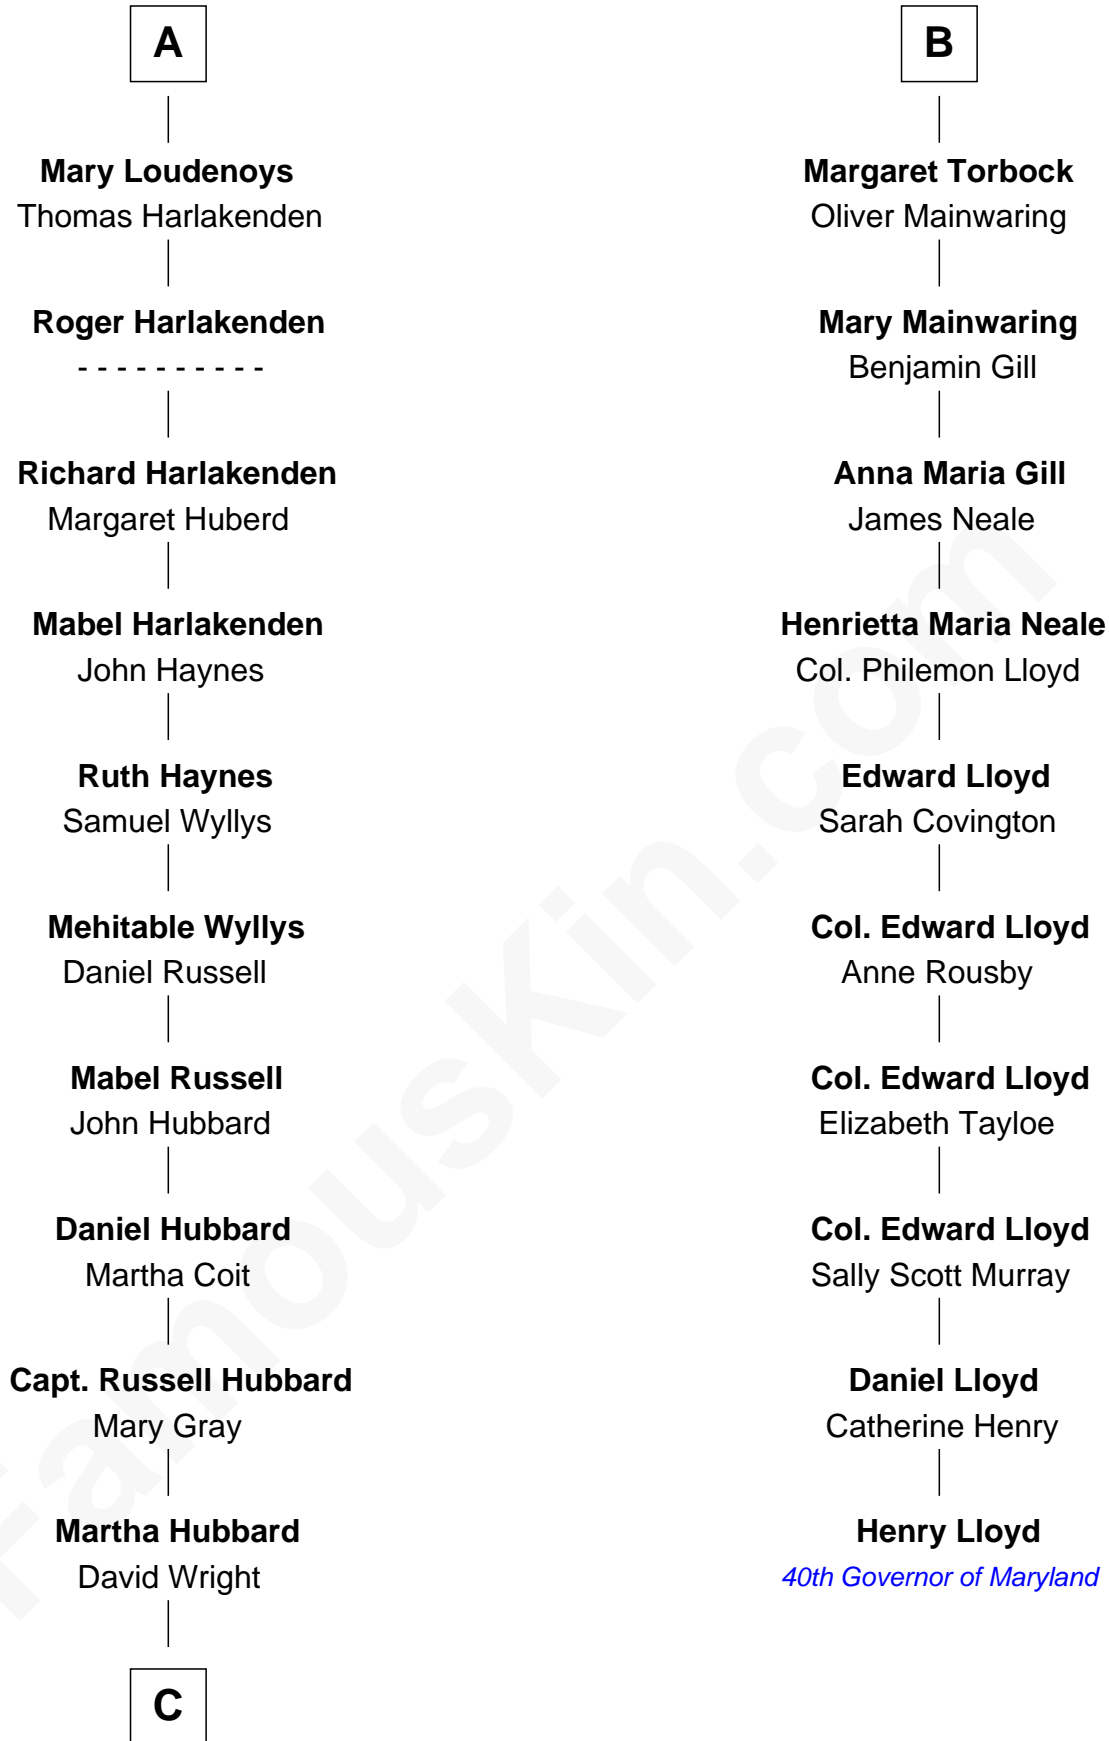

**FamousKin.com**  
**Relationship Chart of**  
**Frank Lloyd Wright**  
*American Architect*

**16th cousin 3 times removed of**  
**Henry Lloyd**  
*40th Governor of Maryland*

**Sir William de Bohun**  
 Elizabeth de Badlesmere

**C**

—  
**Rev. David Wright**

Abigail Goddard

—  
**William Carey Wright**

Anna Lloyd Jones

—  
**Frank Lloyd Wright**

*American Architect*

FamousKin.com