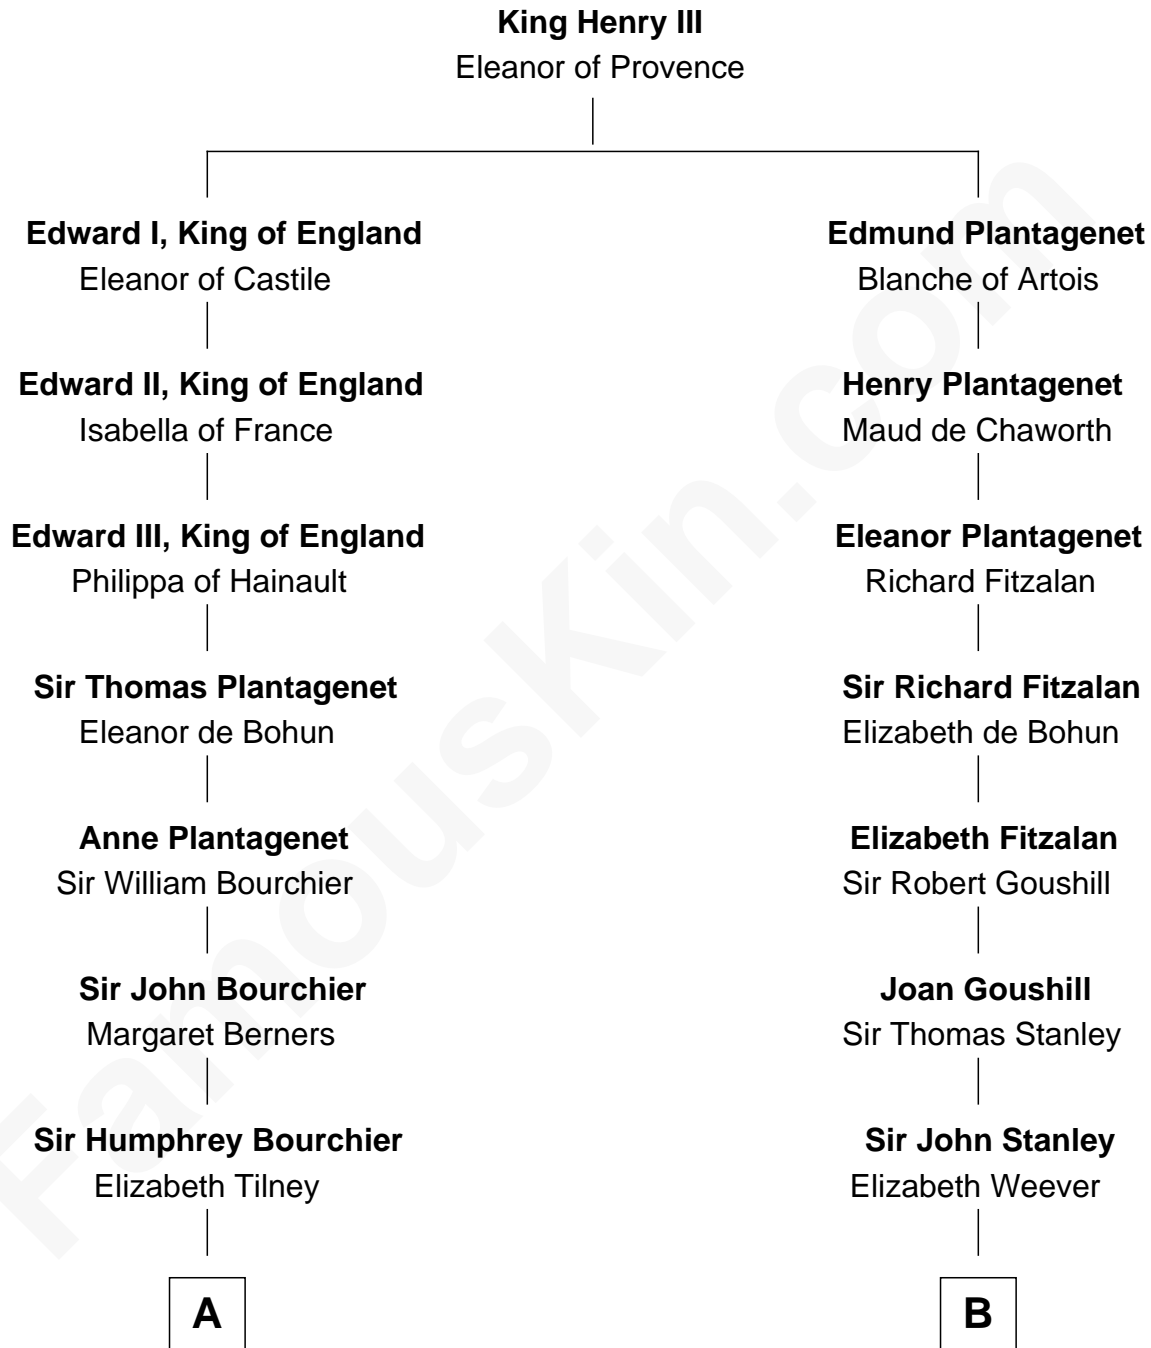

**FamousKin.com**  
**Relationship Chart of**  
**Frank Lloyd Wright**  
*American Architect*

**17th cousin 4 times removed of**  
**Charles Goldsborough**  
*16th Governor of Maryland*

FamousKin.com