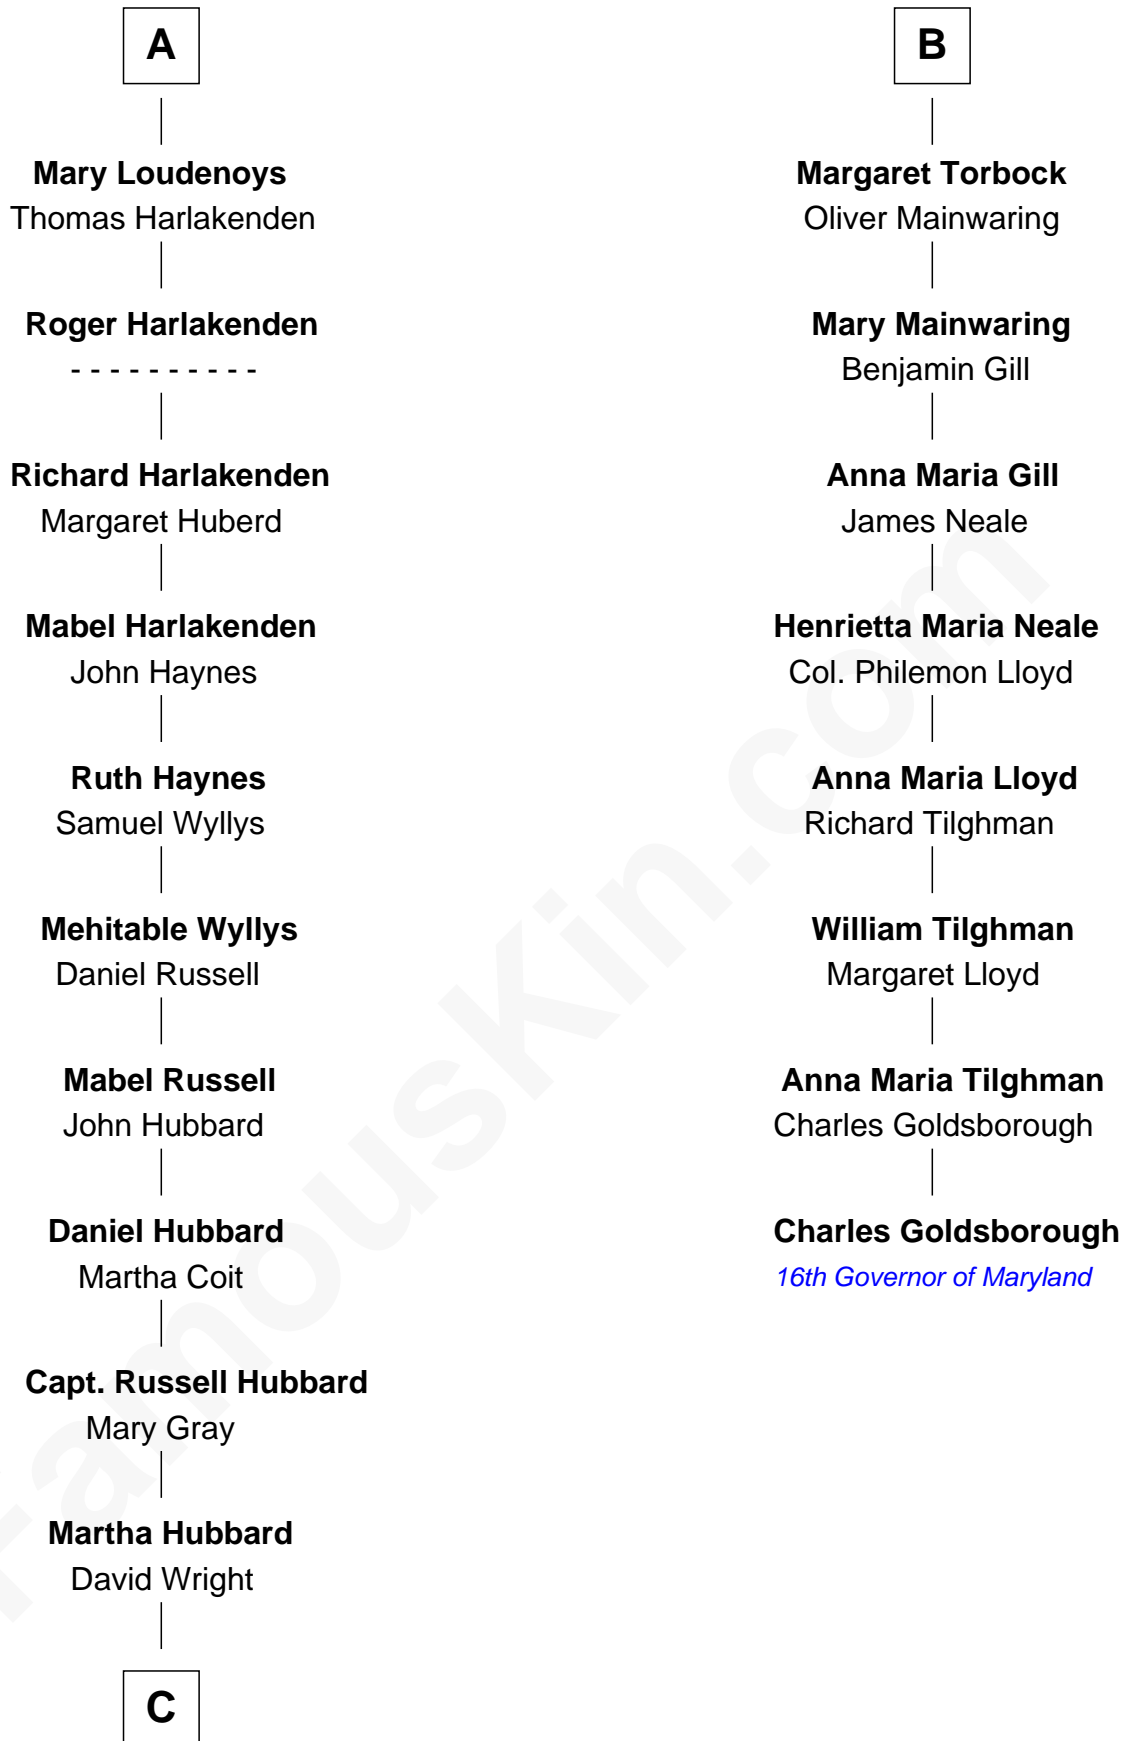

FamousKin.com
Relationship Chart of
Frank Lloyd Wright
American Architect

14th cousin 5 times removed of

Charles Goldsborough
16th Governor of Maryland

C

—
Rev. David Wright

Abigail Goddard

—
William Carey Wright

Anna Lloyd Jones

—
Frank Lloyd Wright

American Architect

FamousKin.com