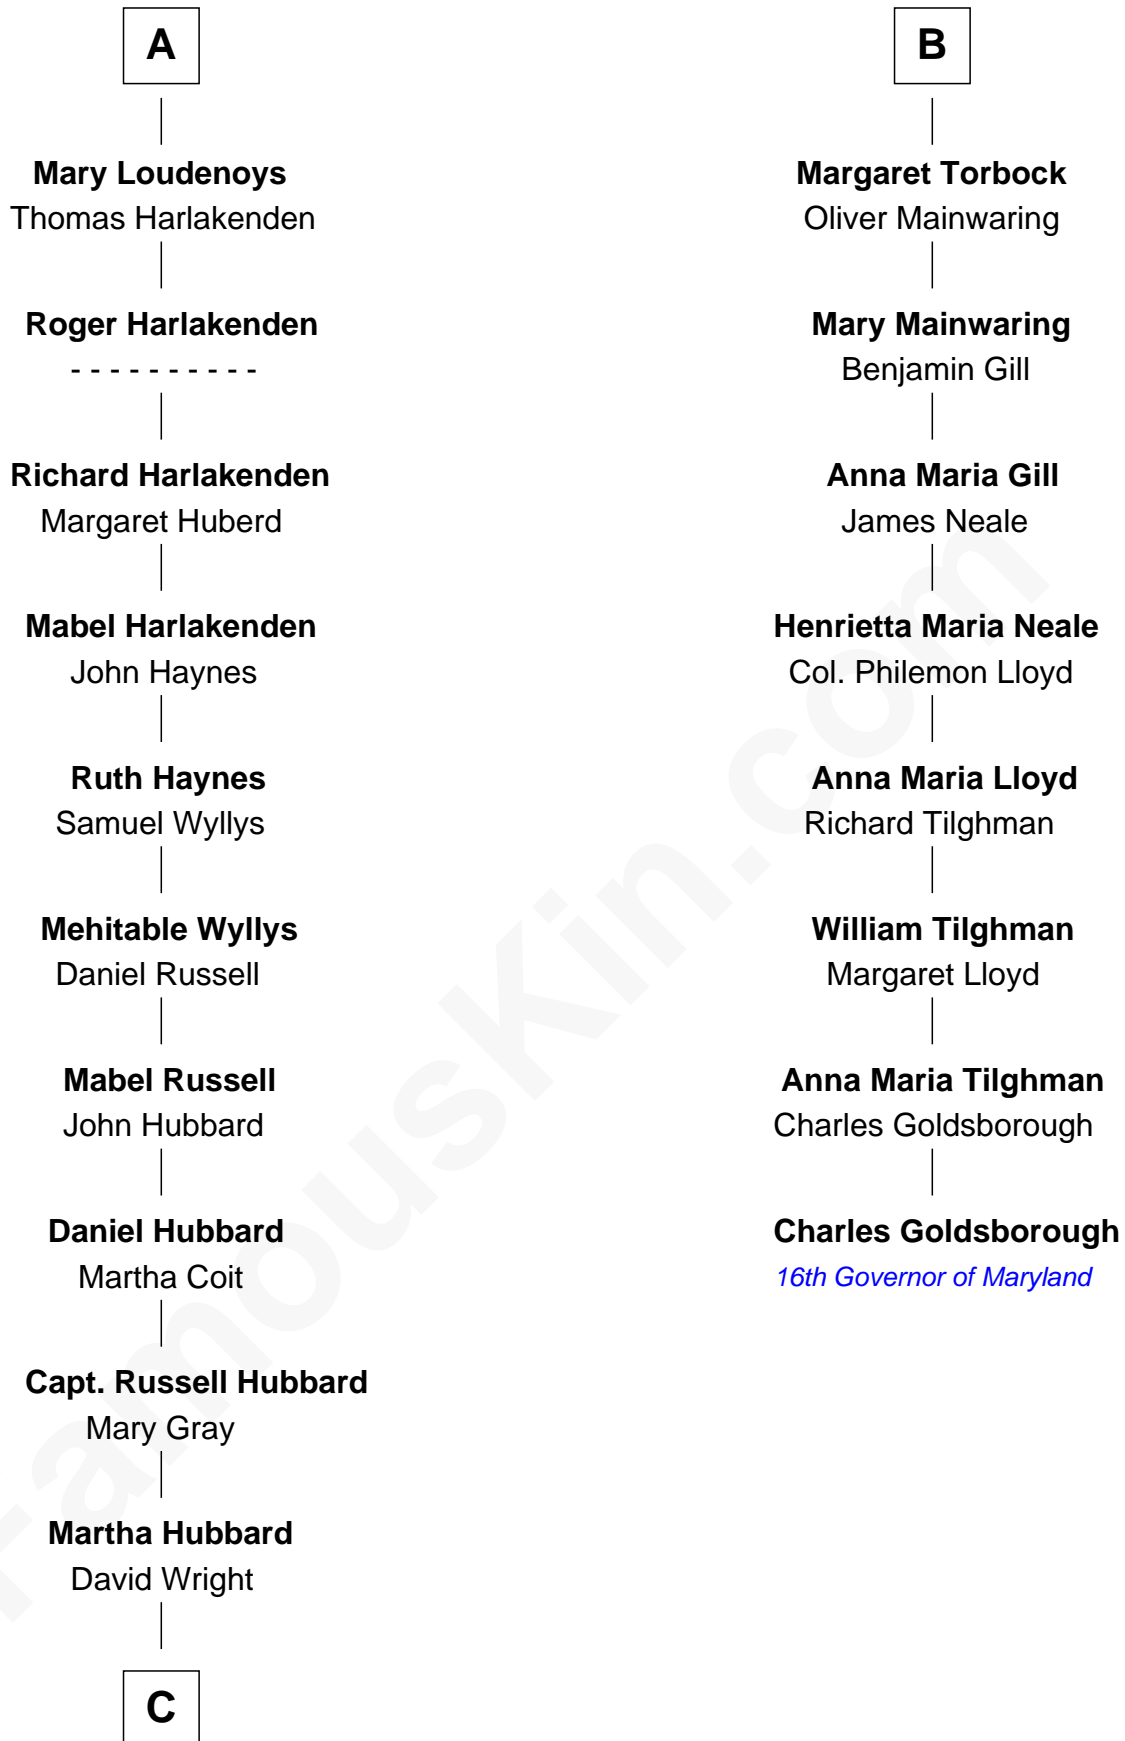

FamousKin.com
Relationship Chart of
Frank Lloyd Wright
American Architect

14th cousin 5 times removed of
Charles Goldsborough
16th Governor of Maryland

Sir William de Bohun
 Elizabeth de Badlesmere

C

—
Rev. David Wright

Abigail Goddard

—
William Carey Wright

Anna Lloyd Jones

—
Frank Lloyd Wright

American Architect

FamousKin.com