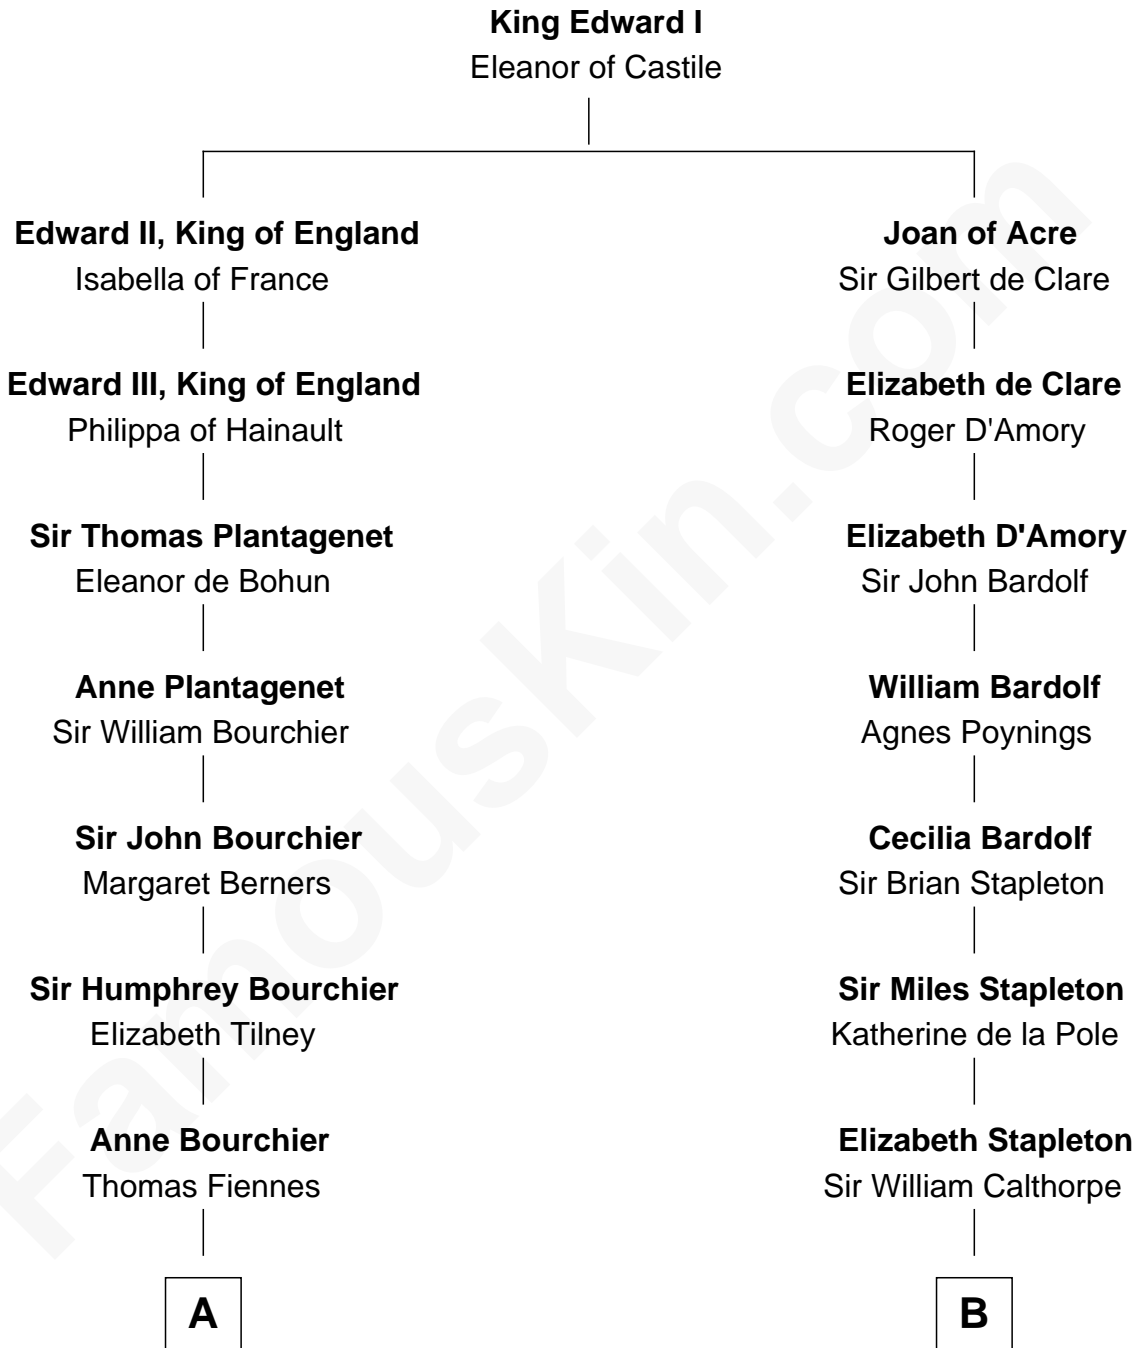

FamousKin.com
Relationship Chart of
Frank Lloyd Wright
American Architect

17th cousin 3 times removed of
Charles Carnan Ridgely
15th Governor of Maryland

C

—
Martha Hubbard

David Wright

—
Rev. David Wright

Abigail Goddard

—
William Carey Wright

Anna Lloyd Jones

—
Frank Lloyd Wright

American Architect

FamousKin.com