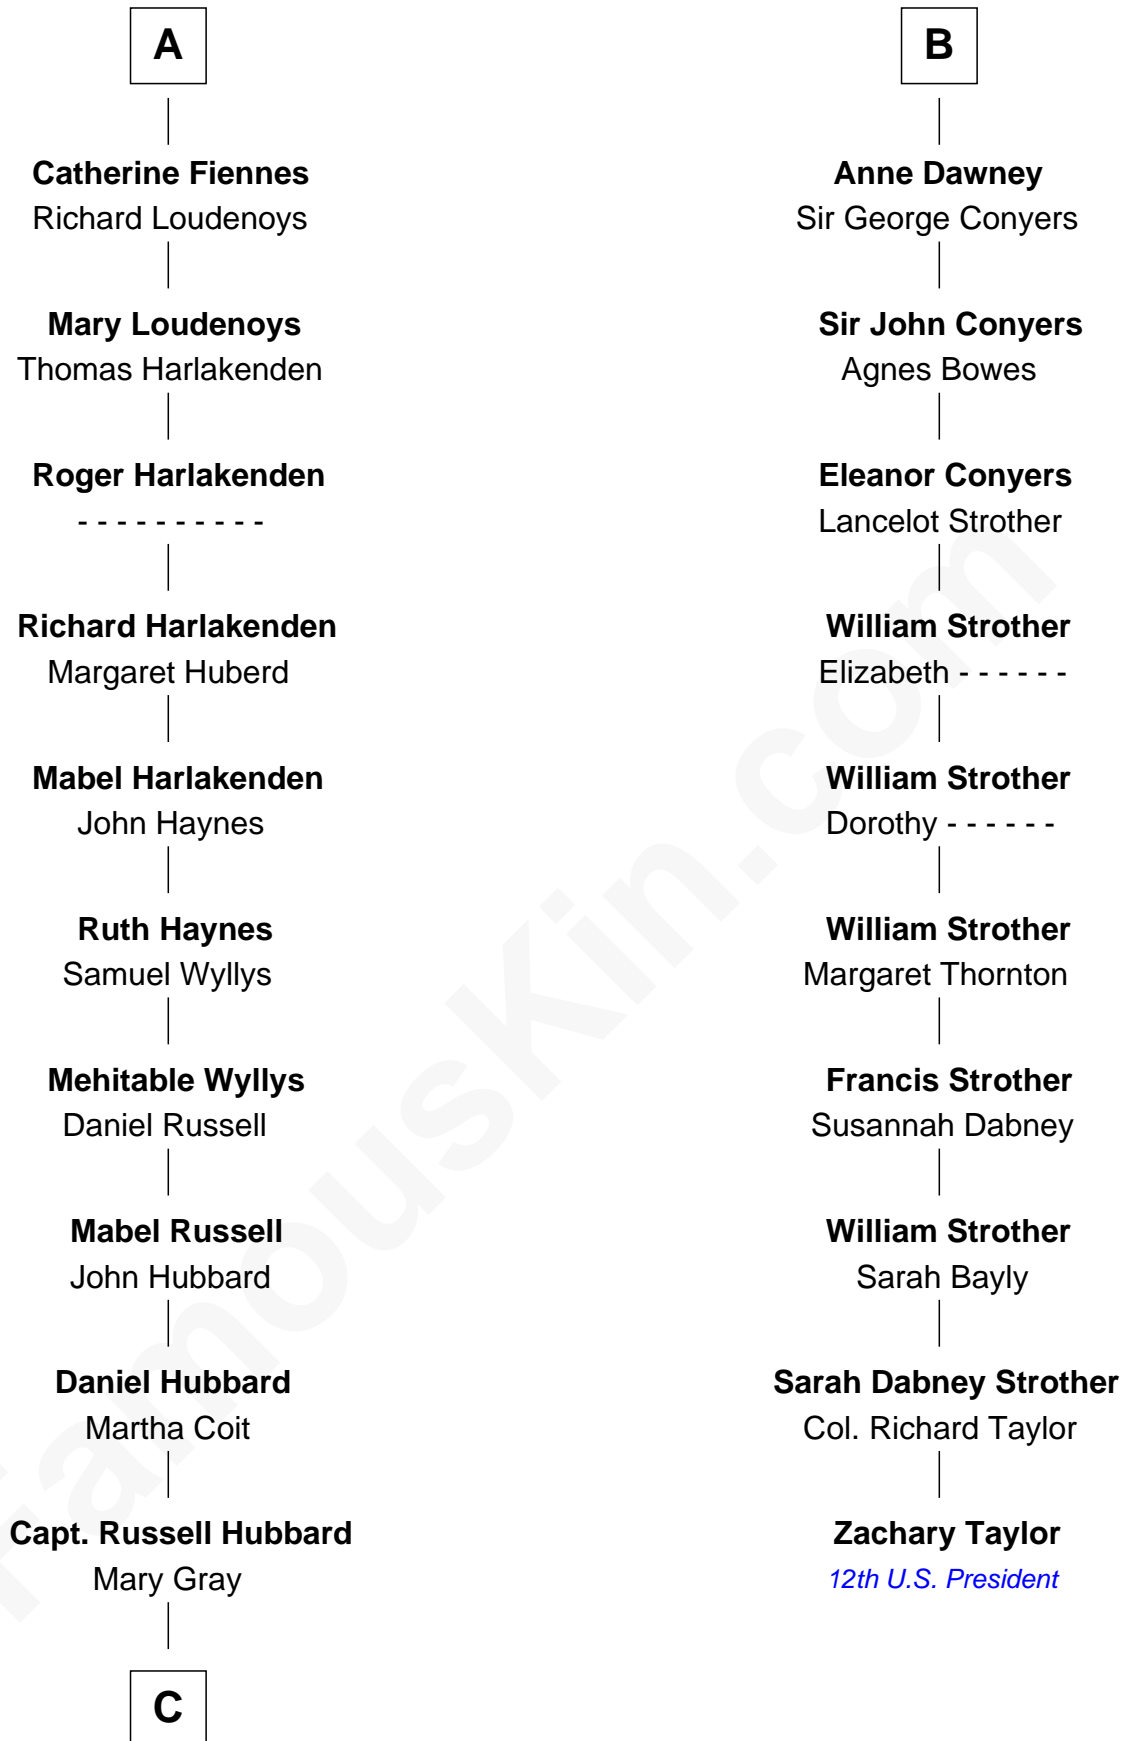

FamousKin.com
Relationship Chart of
Frank Lloyd Wright
American Architect

16th cousin 4 times removed of

Zachary Taylor
12th U.S. President

C

—
Martha Hubbard

David Wright

—
Rev. David Wright

Abigail Goddard

—
William Carey Wright

Anna Lloyd Jones

—
Frank Lloyd Wright

American Architect

FamousKin.com