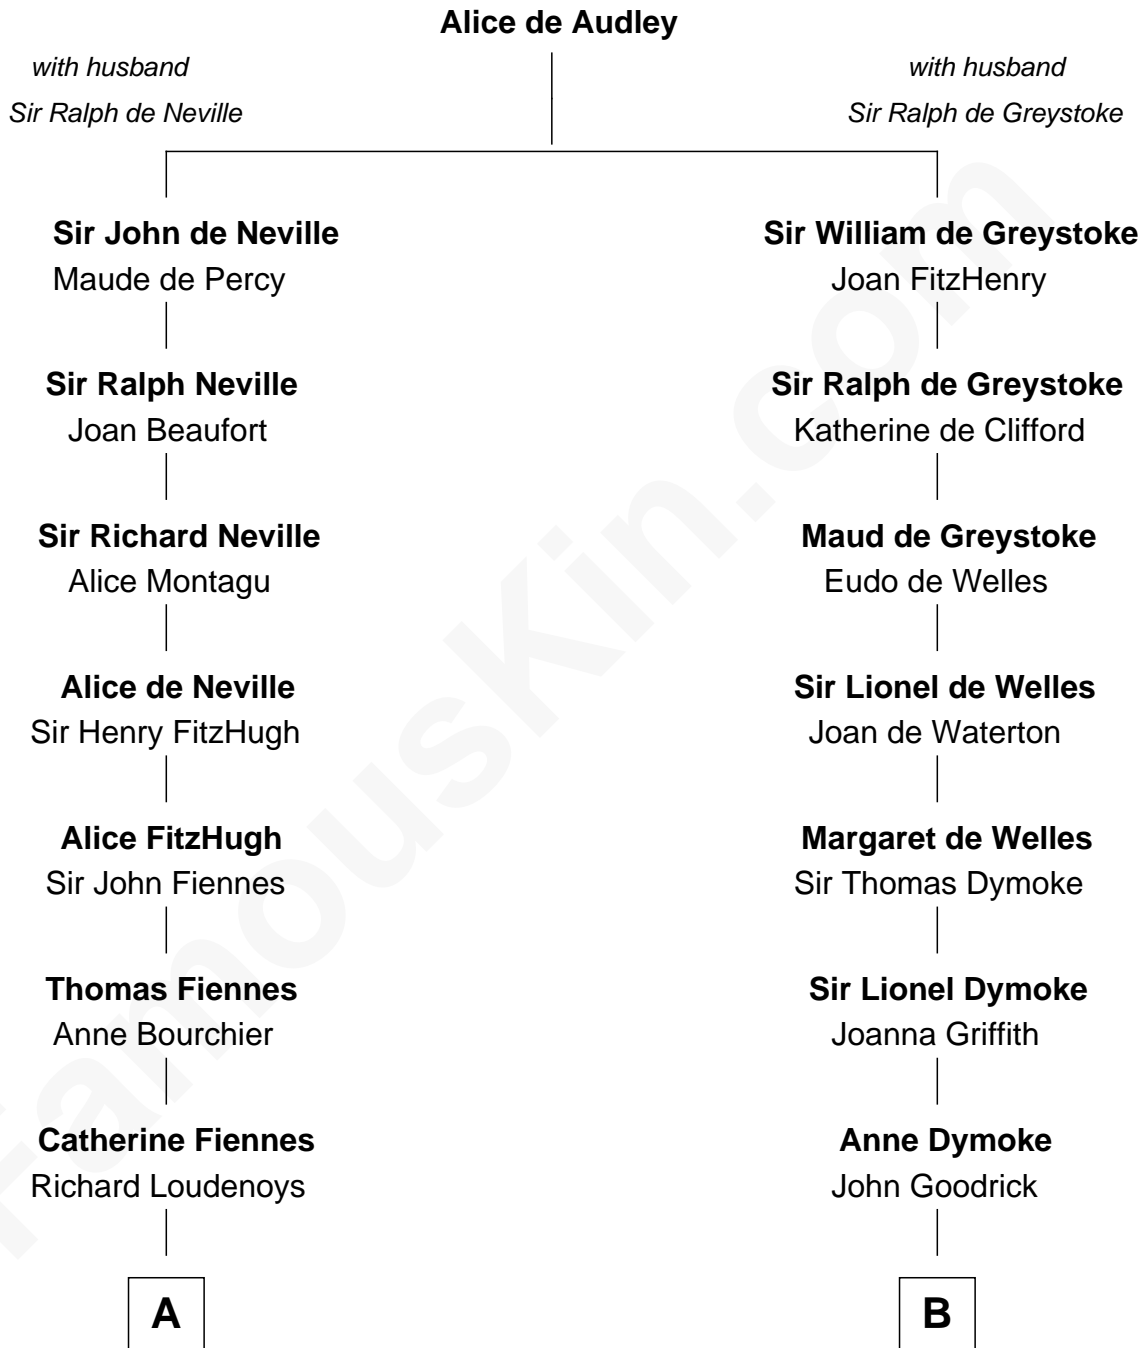

FamousKin.com

Relationship Chart of

Frank Lloyd Wright

American Architect

19th cousin 2 times removed of

Dave Cowens
NBA Hall of Famer

C

Rev. David Wright
Abigail Goddard