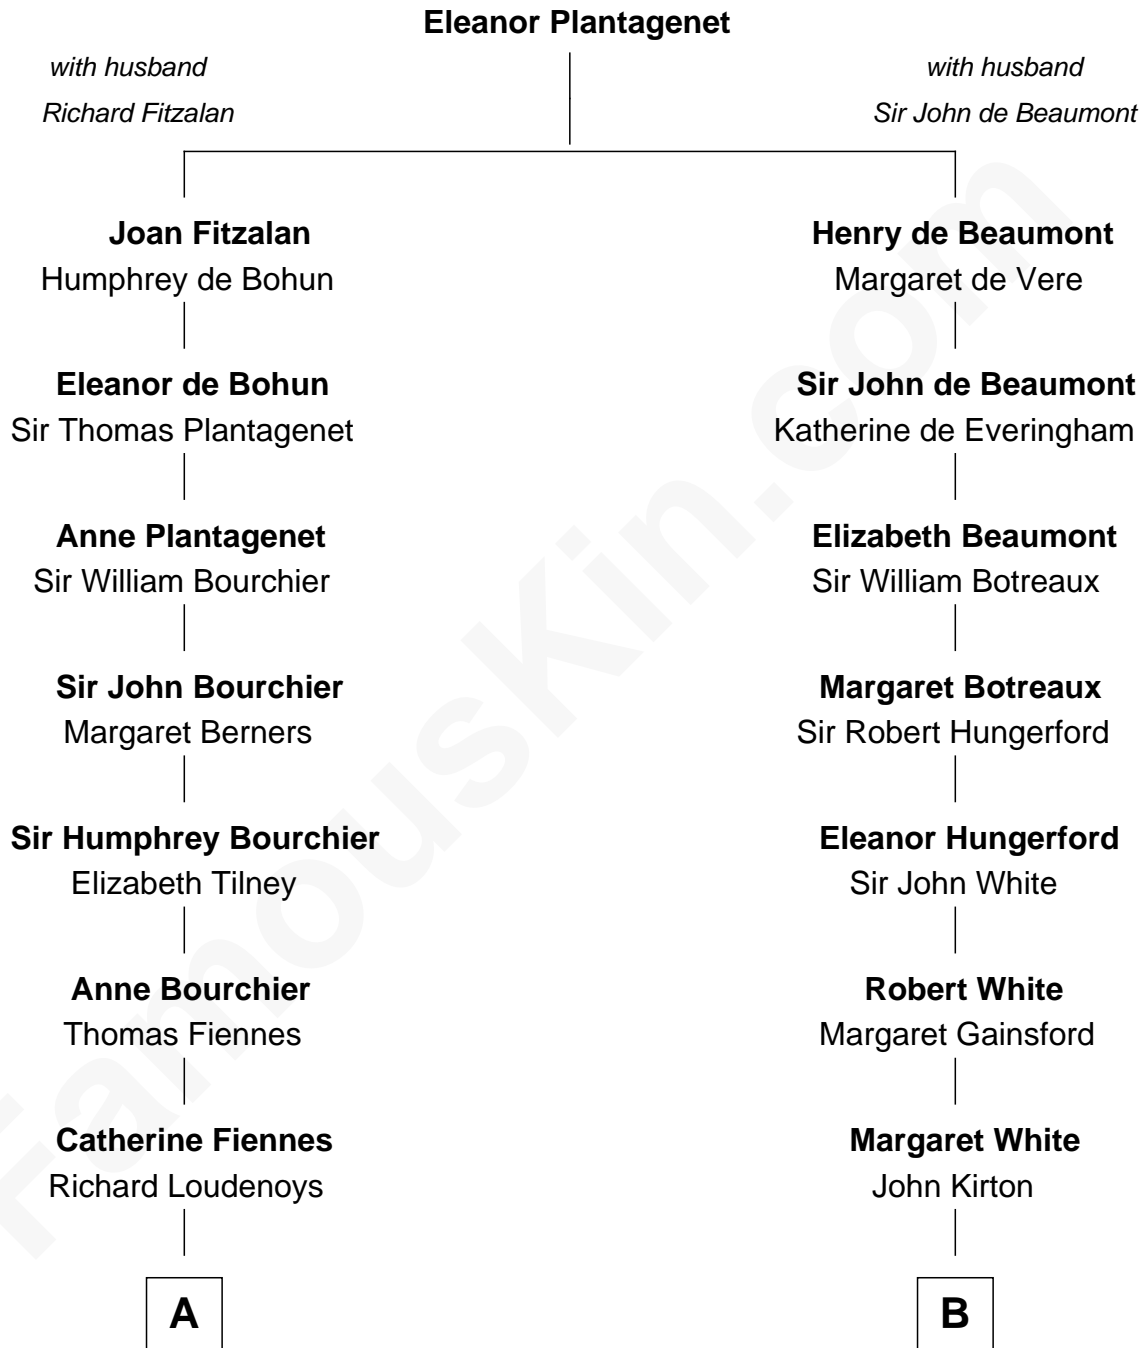

FamousKin.com
Relationship Chart of
Frank Lloyd Wright
American Architect

19th cousin 2 times removed of

Thomas J. Watson, Jr.
President and CEO of I.B.M.

C

Rev. David Wright

Abigail Goddard

William Carey Wright

Anna Lloyd Jones

Frank Lloyd Wright

American Architect

D

Mary Hamilton

Dr. Oliver Kittredge

Oliver Kittredge

Julia Ann Estabrook