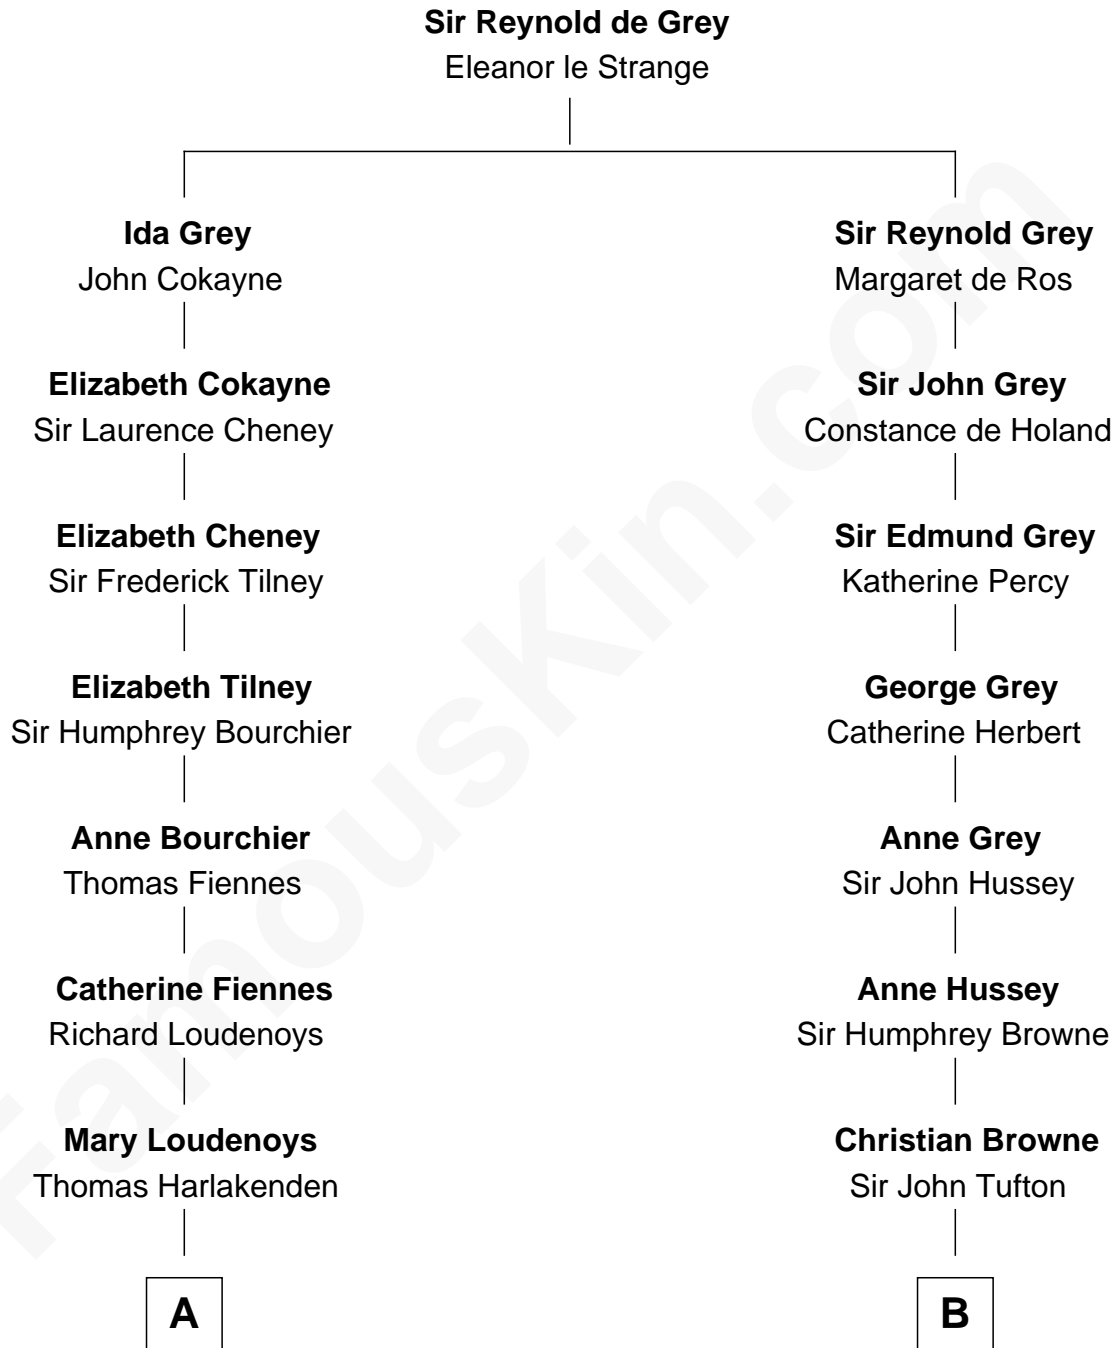

FamousKin.com
Relationship Chart of
Frank Lloyd Wright
American Architect

18th cousin 1 time removed of
Kit Harington
TV Actor - "Game of Thrones"

C

William Carey Wright

Anna Lloyd Jones

Frank Lloyd Wright

American Architect

D

Lavender Cecilia Denny

John Charles Dundas Harington

Sir David Richard Harington

Deborah Jane Catesby

Kit Harington

TV Actor - "Game of Thrones"