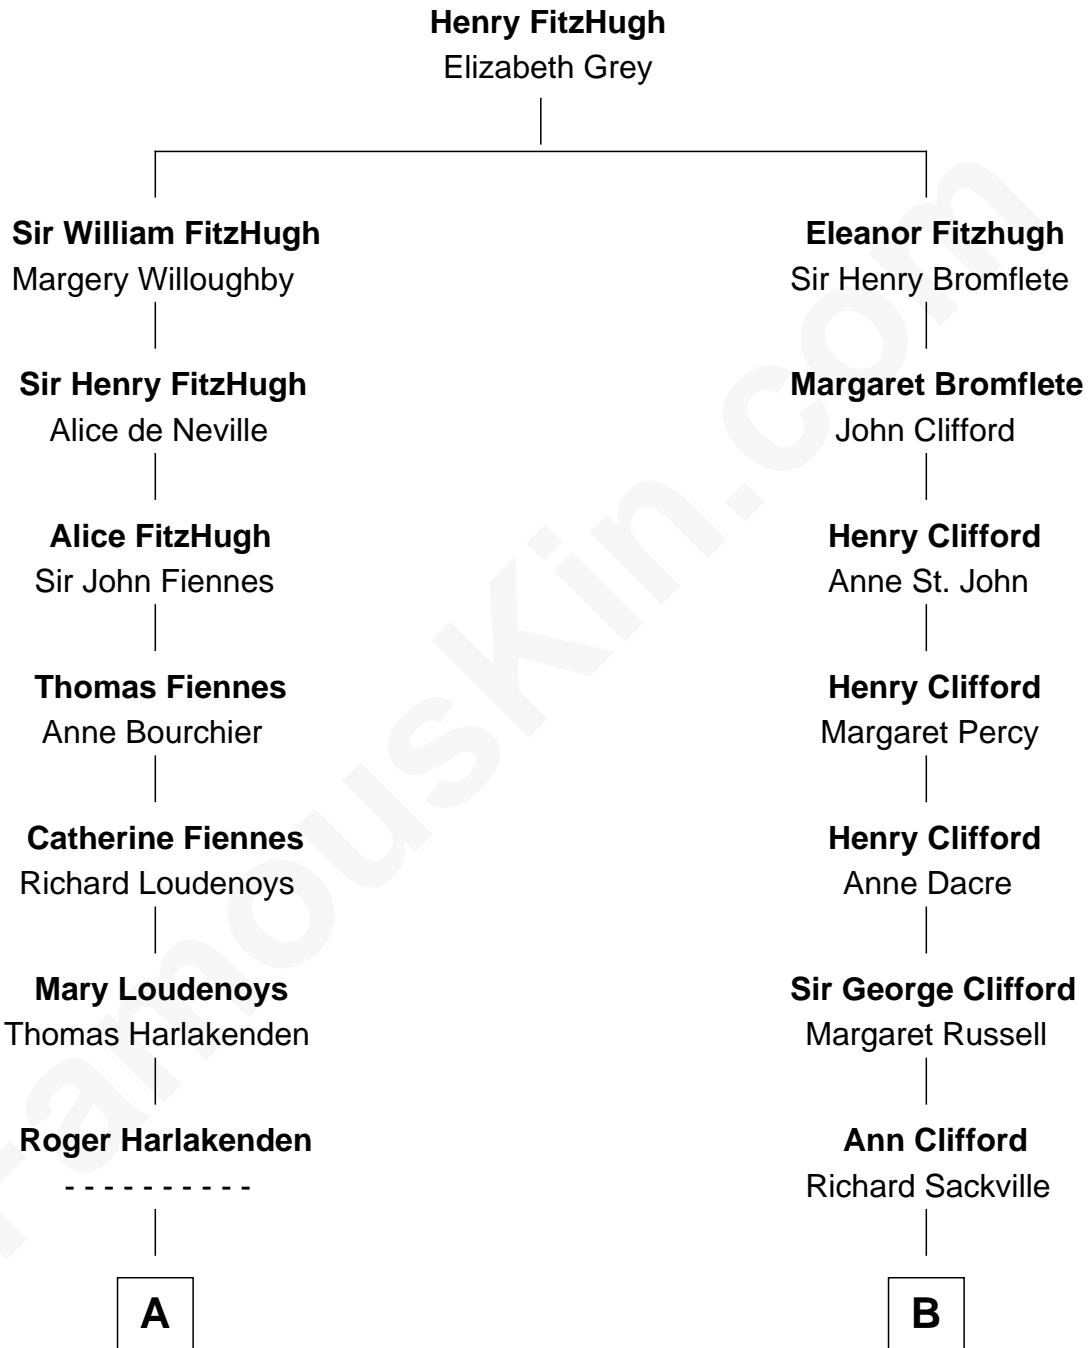

## Relationship Chart of

### Frank Lloyd Wright

*American Architect*

17th cousin 1 time removed of

**Kit Harington**  
*TV Actor - "Game of Thrones"*

C

Sir David Richard Harington

Deborah Jane Catesby

Kit Harington