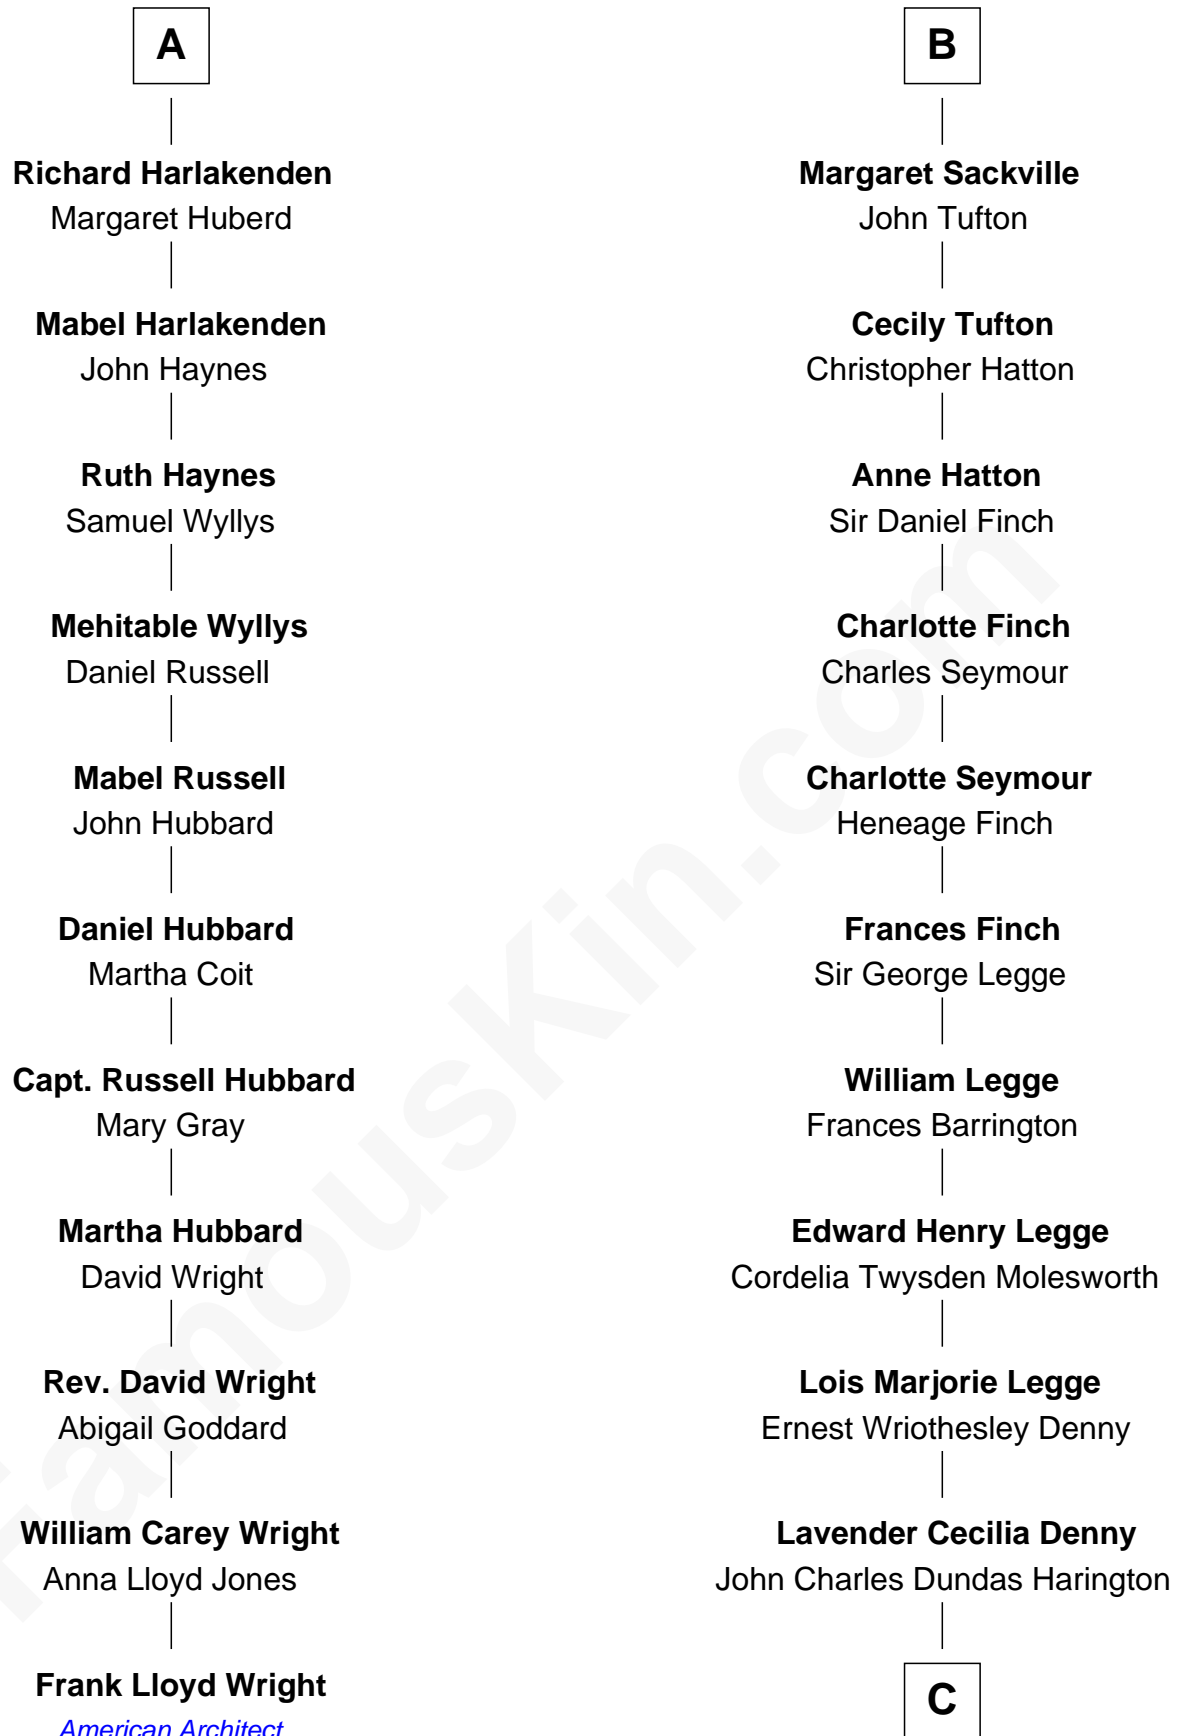

## Relationship Chart of

### Frank Lloyd Wright

*American Architect*

17th cousin 1 time removed of

**Kit Harington**  
*TV Actor - "Game of Thrones"*

C

Sir David Richard Harington

Deborah Jane Catesby

Kit Harington