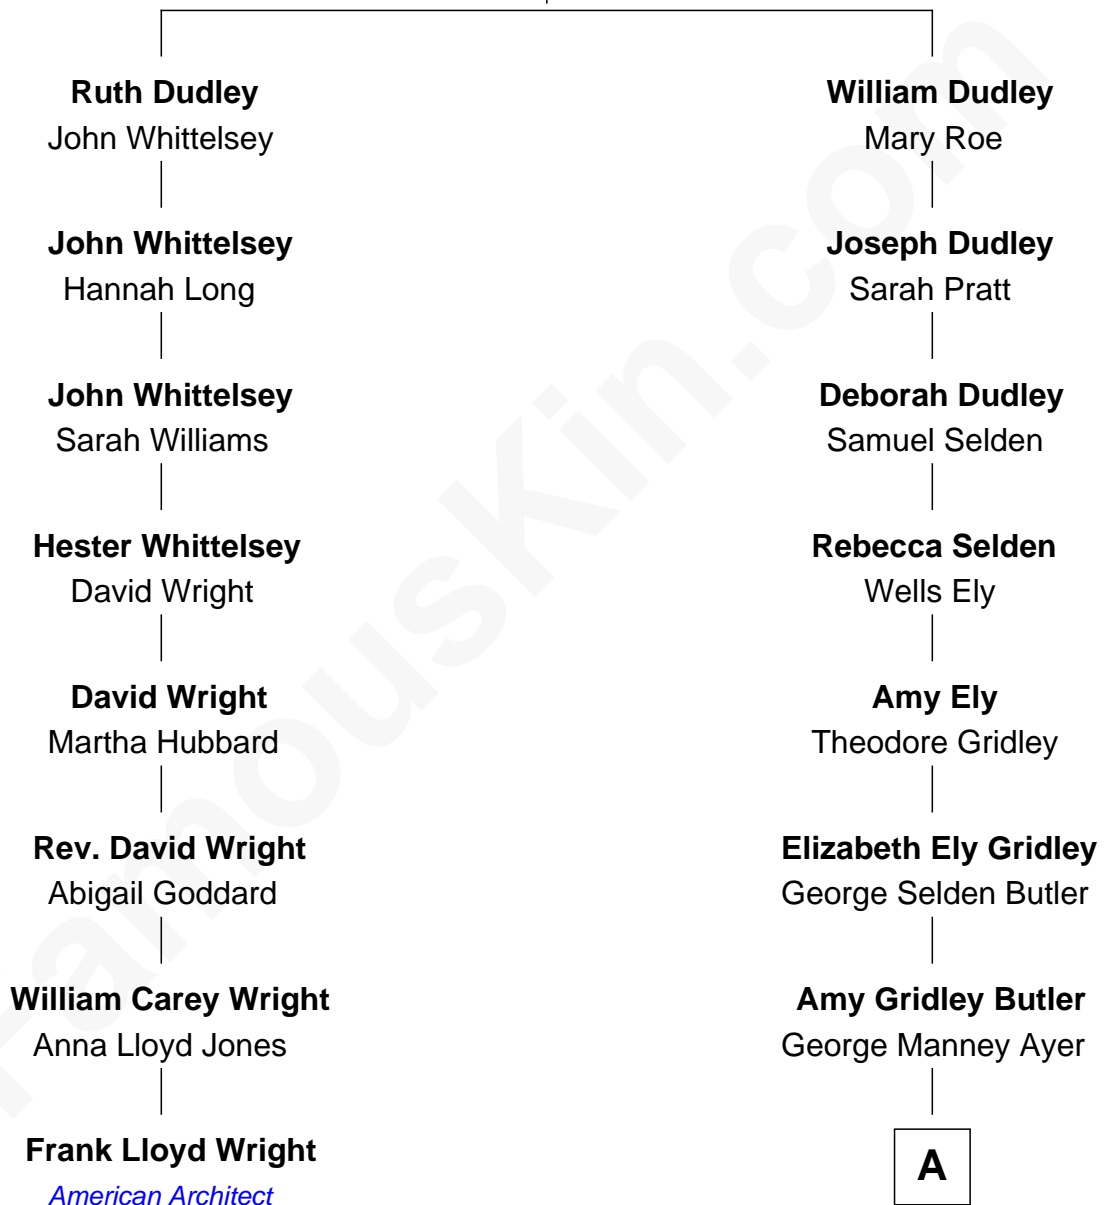

FamousKin.com
Relationship Chart of
Frank Lloyd Wright
American Architect

7th cousin 2 times removed of

Gerald Ford
38th U.S. President

William Dudley
 Jane Lutman

A

—
Adele Augusta Ayer
Levi Addison Gardner

—
Dorothy Ayer Gardner
Leslie Lynch King

—
Gerald Ford
38th U.S. President

FamousKin.com