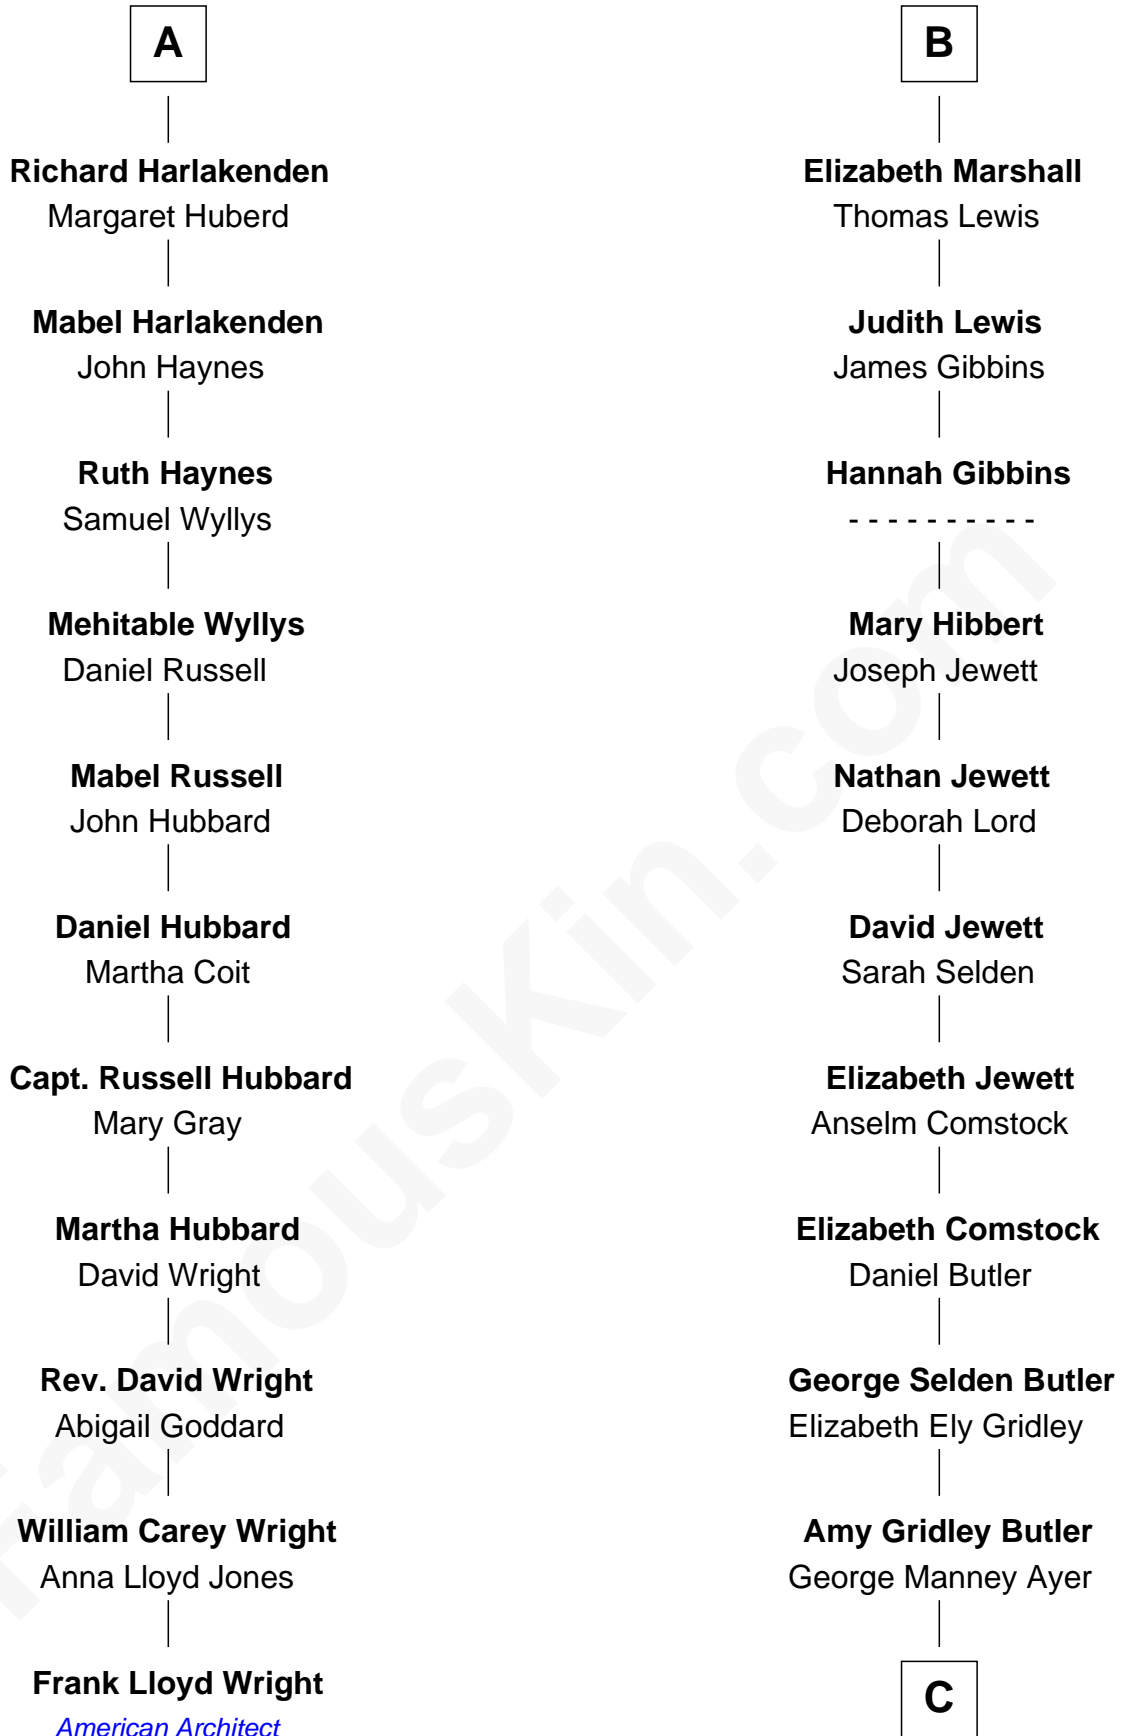

FamousKin.com
Relationship Chart of
Frank Lloyd Wright
American Architect

17th cousin 2 times removed of

Gerald Ford
38th U.S. President

Sir William Willoughby
 Lucy le Strange

Margery Willoughby
 Sir William FitzHugh

Sir Henry Beaumont
 Joan Heronville

Sir Henry Beaumont
 Eleanor Sutton

Constance Beaumont
 John Mytton

Joyce Mytton
 John Harpersfield

Edward Harpersfield alias Mytton
 Anne Skrimshire

Katherine Mytton
 Roger Marshall

B

C

Adele Augusta Ayer
Levi Addison Gardner

Dorothy Ayer Gardner
Leslie Lynch King

Gerald Ford
38th U.S. President

FamousKin.com